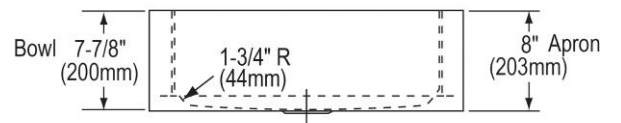

PART: _____ QTY: _____
PROJECT: _____
CONTACT: _____
DATE: _____
NOTES: _____
APPROVAL: _____

In keeping with our policy of continuing product improvement, Elkay reserves the right to change product specifications without notice. Please visit elkay.com for the most current version of Elkay product specification sheets. This specification describes an Elkay product with design, quality, and functional benefits to the user. When making a comparison of other producers' offerings, be certain these features are not overlooked.