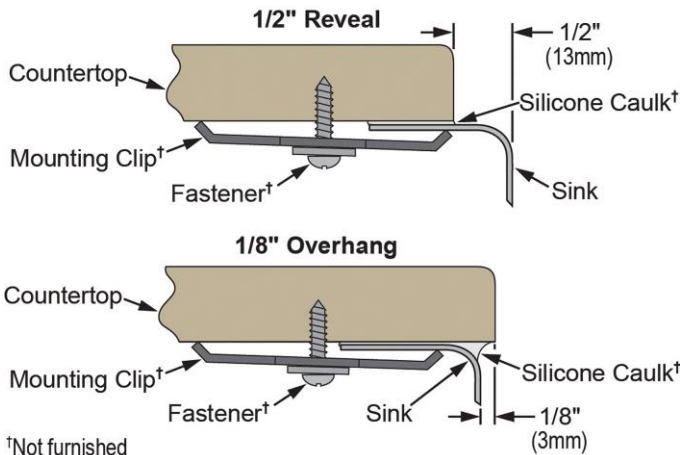

PRODUCT SPECIFICATIONS

Elkay Lustertone Stainless Steel 25" x 20-1/2" x 7-7/8", Single Bowl Apron Front Sink. Sink is manufactured from 18 gauge 304 Stainless Steel with a Lustrous Highlighted Satin finish, Rear Center drain placement, and Sound Guard.

Installation Type:	Apron Front
Material:	304 Stainless Steel
Finish:	Lustrous Highlighted Satin
Gauge:	18
Sound Deadening:	Sound Guard
Number of Bowls:	1
Sink Dimensions:	25" x 20-1/2" x 7-7/8"
Bowl 1 Dimensions:	21" x 15-3/4" x 7-7/8"
Drain Size:	3-1/2" (89mm)
Drain Location:	Rear Center
Minimum Cabinet Size:	30"
Mounting Hardware:	Undermount brackets sold separately

Installation Profile:

†Not furnished
Designed to affix to the underside of any solid surface countertop.

OPTIONAL ACCESSORIES

Bottom Grid:	LKWOBG2115SS
Drain:	LK99
Faucet:	LKGT1041, LKGT2041
Hardware:	LKUCLIP8
Rinsing Basket:	LKWRB2115SS, LKWERBSS
Sinkmate:	LKSM17, LKSMHOOK, LKSMSPONGE, LKSMHSL
Soap Dispenser:	LKGT1054