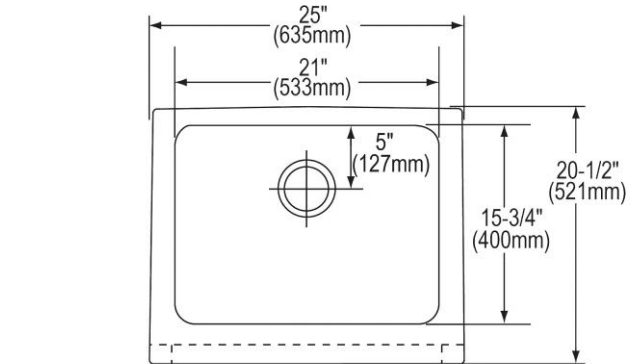

PART: _____ QTY: _____
PROJECT: _____
CONTACT: _____
DATE: _____
NOTES: _____
APPROVAL: _____

In keeping with our policy of continuing product improvement, Elkay reserves the right to change product specifications without notice. Please visit elkay.com for the most current version of Elkay product specification sheets. This specification describes an Elkay product with design, quality, and functional benefits to the user. When making a comparison of other producers' offerings, be certain these features are not overlooked.