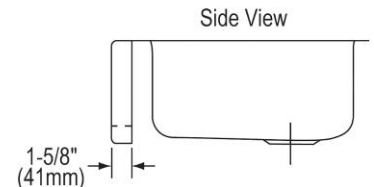

PART: _____ QTY: _____
PROJECT: _____
CONTACT: _____
DATE: _____
NOTES: _____
APPROVAL: _____

In keeping with our policy of continuing product improvement, Elkay reserves the right to change product specifications without notice. Please visit elkay.com for the most current version of Elkay product specification sheets. This specification describes an Elkay product with design, quality, and functional benefits to the user. When making a comparison of other producers' offerings, be certain these features are not overlooked.