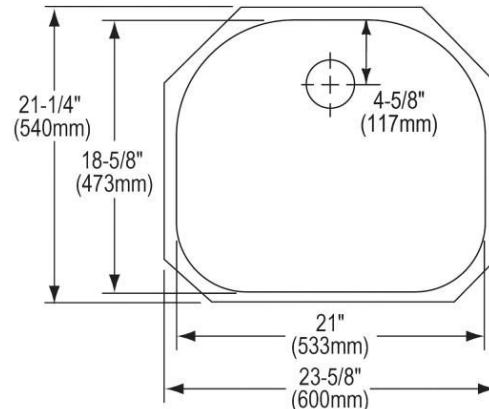

PART: _____ QTY: _____

PROJECT: _____

CONTACT: _____

DATE: _____

NOTES: _____

APPROVAL: _____

In keeping with our policy of continuing product improvement, Elkay reserves the right to change product specifications without notice. Please visit [elkay.com](#) for the most current version of Elkay product specification sheets. This specification describes an Elkay product with design, quality, and functional benefits to the user. When making a comparison of other producers' offerings, be certain these features are not overlooked.