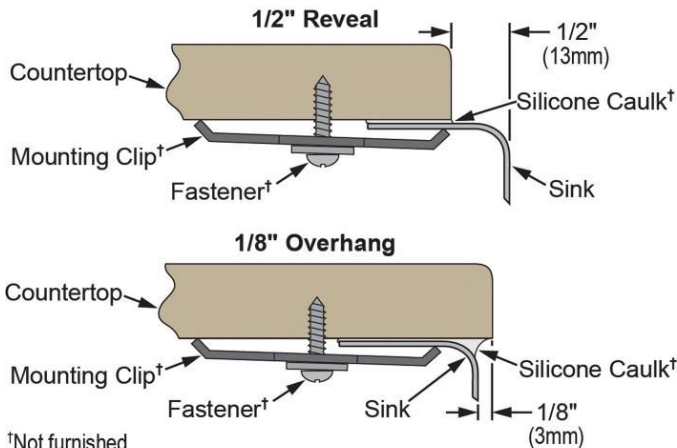

PRODUCT SPECIFICATIONS

Harmony™ (Lustertone®) Stainless Steel Single Bowl Undermount Perfect Drain Sink. Overall dimensions are 23-5/8" x 21-1/4" x 7-1/2". Sink is manufactured from 18 gauge 304 Stainless Steel with a Lustrous Highlighted Satin finish, Rear Center drain placement and SoundGuard®.

Installation Type:	Undermount
Material:	304 Stainless Steel
Special Features:	Perfect Drain
Finish:	Lustrous Highlighted Satin
Gauge:	18
Sound Deadening:	SoundGuard®
Number of Bowls:	1
Sink Dimensions:	23-5/8" x 21-1/4" x 7-1/2"
Bowl 1 Dimensions:	21" x 18-5/8" x 7-1/2"
Drain Size:	3-3/8" (86mm)
Drain Location:	Rear Center
Minimum Cabinet Size:	27"
Mounting Hardware:	Undermount brackets sold separately
Template Included:	Yes
Cutout Template #:	100000588

Template is available for download at [elkay.com](#)

Perfect Drain: Seamlessly welded stainless steel collar eliminates the gap between a traditional drain and the sink for a sanitary and gap free installation. An InSinkErator® garbage disposer can be installed on either sink bowl for user convenience. **Patent Pending**

Installation Profile:

†Not furnished

Designed to affix to the underside of any solid surface countertop.

Included with Product: LKPD1 Perfect Drain Strainer Assembly

AMERICAN PRIDE. A LIFETIME TRADITION. Like your family, the Elkay family has values and traditions that endure. For almost a century, Elkay has been a family-owned and operated company, providing thousands of jobs that support our families and communities.