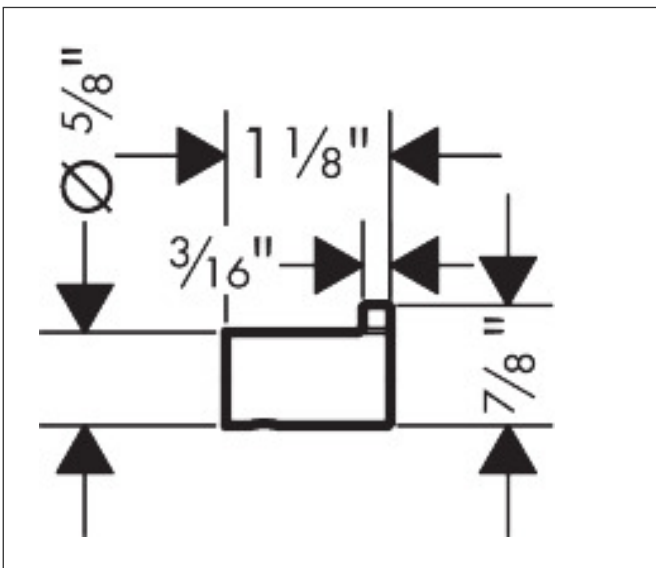

Brand hansgrohe
Art. Name **AddStoris S** Single Hook
Art. Nr. 41762820
Surface Brushed Nickel
Pos. 1

Product Picture

Features

- Wall-mounted
- Metal
- With mounting material
- Concealed fastening

Drawing

Technology