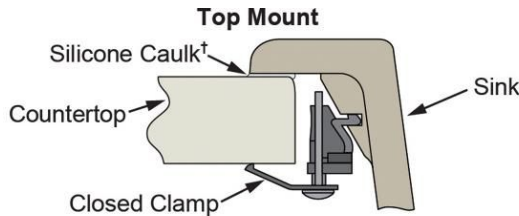

PRODUCT SPECIFICATIONS

Gourmet E-Granite™ Single Bowl Top Mount Sink. Overall dimensions are 33" x 22" x 9-1/2". Sink is molded with up to 80% natural quartz and high performance acrylic resins that are non-porous providing superior heat, scratch, fade and stain resistance. Naturally sound deadening and Rear Right drain placement.

Installation Type:	Top Mount
Material:	E-Granite
Finish:	Bisque (BQ), Black (BK), Dusk Gray (GY), Greige (GR), Greystone (GS), Mocha (MC), Pecan (PC), Putty (PT), Sand (SD), White (WH)
Number of Bowls:	1
Sink Dimensions:	33" x 22" x 9-1/2"
Bowl 1 Dimensions:	30-5/16" x 16-7/16" x 9-1/2"
Drain Size:	3-1/2" (89mm)
Drain Location:	Rear Right
Minimum Cabinet Size:	36"
Mounting Hardware:	Part # 0000000222 included for countertops up to 1-3/4" (44mm) thick
Cutout Template #:	000001442

Template is available for download at [elkay.com](#)

Cutout Dimensions for Top Mount Installation:

32-3/8" x 21-3/8" (822mm x 543mm) with 1/2" (13mm) corner radius

Installation Profile:

†Not furnished

Maximum thickness for use of hold down system is 1-3/4" (44mm).