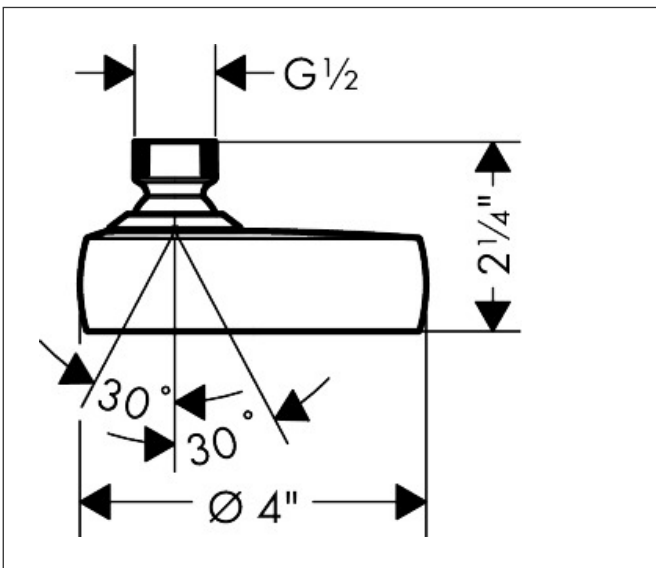

Brand hansgrohe
 Art. Name **Activera S** Showerhead 95 1-Jet, 2.5 GPM
 Art. Nr. 28866821
 Surface Brushed Nickel
 Pos. 1

Product Picture

Features

- Consists of: showerhead
- Showerhead size: 3 3/4"
- Spray type: Rain
- FlexPower: nozzles automatically adjust to water pressure by opening and closing
- QuickClean+: avoid limescale deposits thanks to the elasticity of the nozzles
- Maximum flow rate : 2.5 GPM
- Spray disc surface: graphite

Drawing

Technology

Spray Types