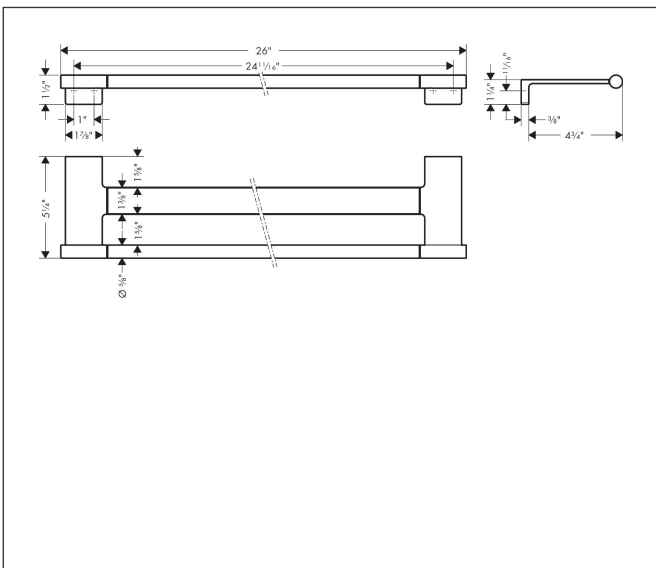

Brand hansgrohe
Art. Name **AddStoris S** Double Towel Bar
Art. Nr. 41763830
Surface Polished Nickel
Pos. 1

Product Picture

Features

- Wall-mounted
- Metal
- Metal holder
- With mounting material
- Concealed fastening

Drawing

Technology