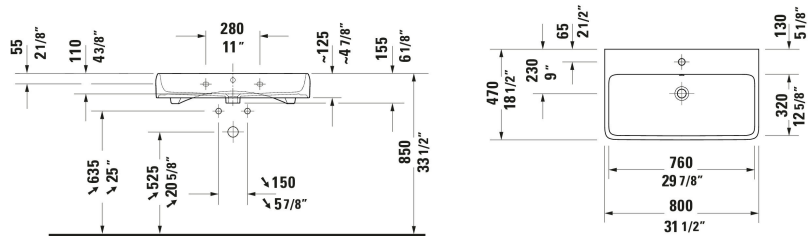

Gatego Wall Mounted Sink # 2382800000

|< 31 1/2 " >|

Wall Mounted Sink	Dimension	Weight	Order number
Rectangular, Number of basins: 1 Middle, Includes faucet deck: Yes, Overflow: Yes, Underside glazed, Back side glazed: No, 31 1/2 "			
Colors			
00 White			
Variant			
● White High Gloss, Number of faucet holes: 1 Middle	31 1/2 "x5 7/8 "	46.297 lb	2382800000
Spare parts			
P-Trap	12 1/4 x 4 1/2 "	0.705 lb	005026

All drawings contain the necessary measurements which are subject to standard tolerances. They are stated in inch & mm and are non-binding. Exact measurements, in particular for customized installation scenarios, can only be taken from the finished ceramic piece.