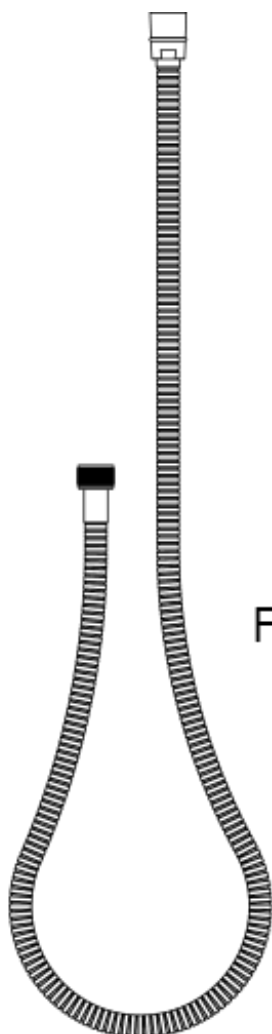

HOSE ONLY 1/2" F X 1/2" F X 60" (FOR WALL MOUNT)

Flex Hose 1/2" x 1/2" x 60"