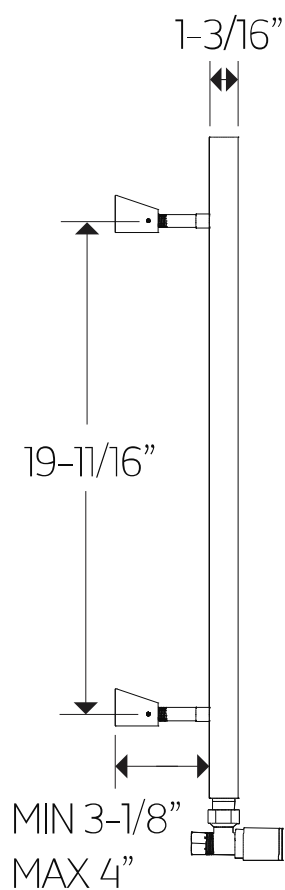

M06860H

TECHNICAL DATA SHEET

denby towel warmer,
hydraulic

APPROXIMATE
VALVE CENTERS