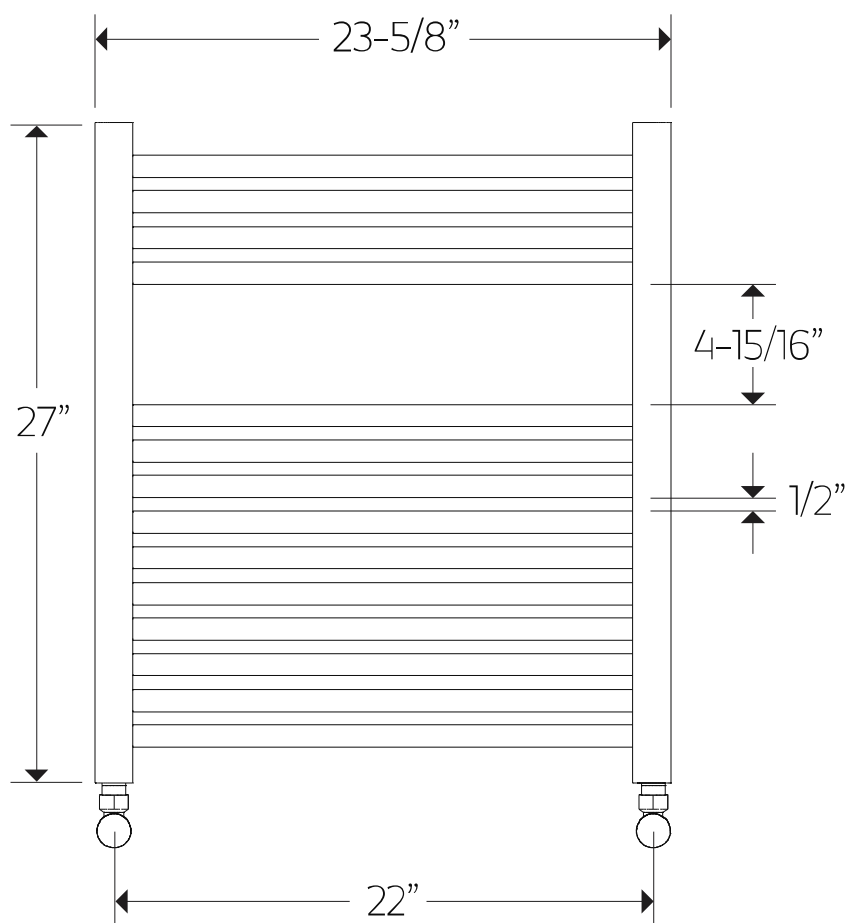

M06860H

TECHNICAL DATA SHEET

denby towel warmer,
hydraulic

APPROXIMATE
VALVE CENTERS