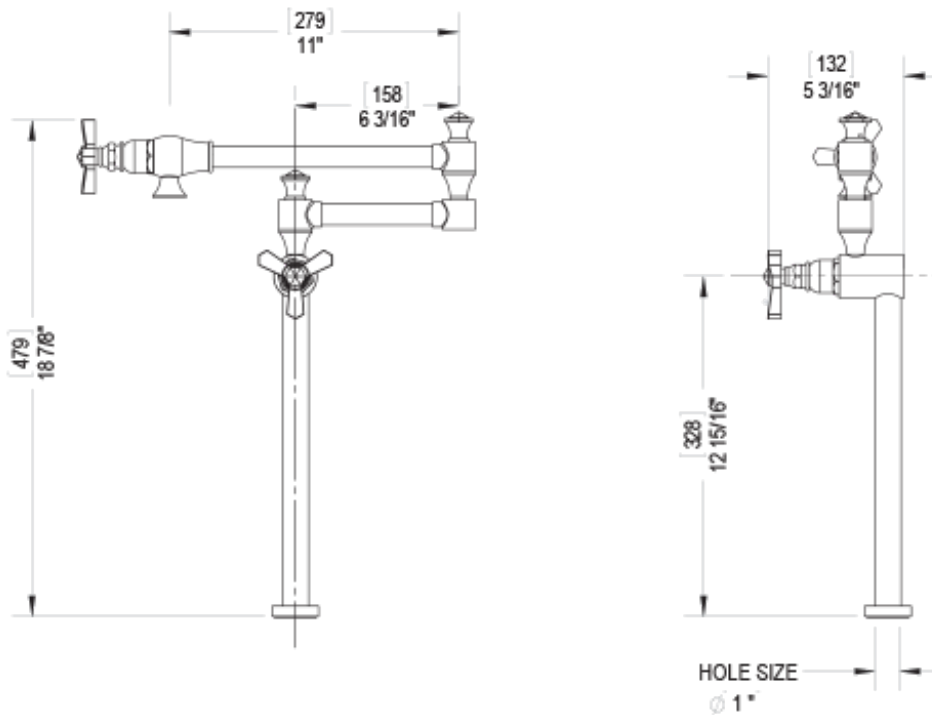

DECK MOUNT POT FILLER

Critical Dimensions