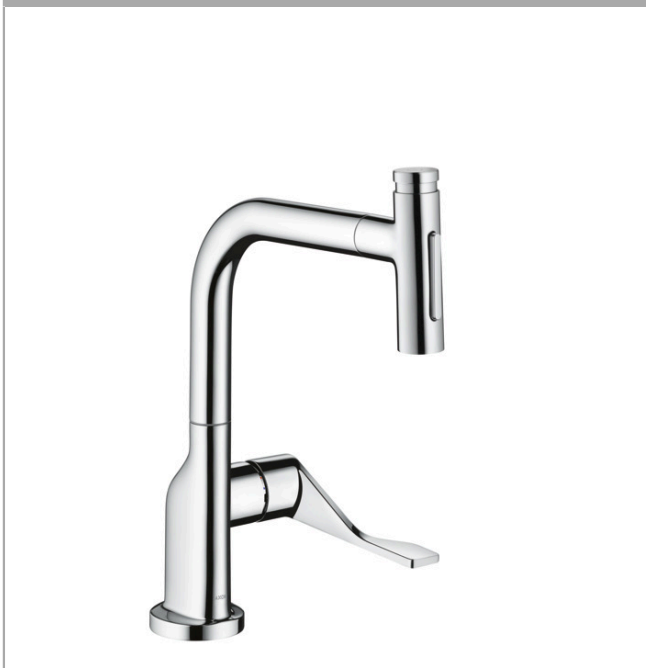

AXOR Citterio
Kitchen Faucet Select 2-Spray Pull-Out with sBox, 1.75 GPM
 Finishes : **chrome** Part no. : **39862001**

Description

Features

- Swivel range 110° / 150°
- Laminar and needle spray
- Toggle spray diverter
- Select button provides convenient start/stop of the water flow at the sprayhead
- MagFit magnetic sprayhead docking
- Single-hole installation
- Ceramic cartridge
- 3/8" hoses
- Integrated double backflow prevention
- sBox for smooth, protected hose guidance in the cabinet; extension length up to 30" (76cm)

Item details

List Price \$ 940.00

Technology

Compliance

Product image

Scale drawing