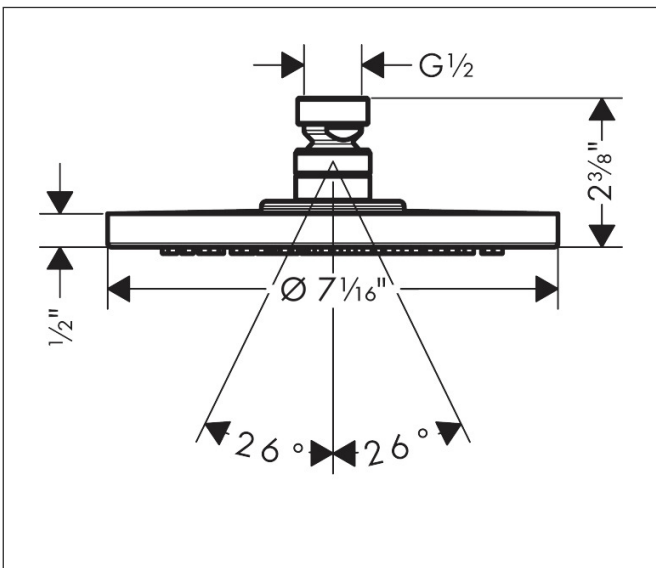

Brand hansgrohe
 Art. Name **Raindance S** Showerhead 180 1-Jet PowderRain, 1.75 GPM
 Art. Nr. 27629251
 Surface Brushed Gold Optic
 Pos. 1

Product Picture

Features

- showerhead size: 7"
- Spray pattern: PowderRain
- Maximum flow rate: 1.75 GPM
- spray disc surface: fully finished matching spray face

Drawing

Technology

Spray Types