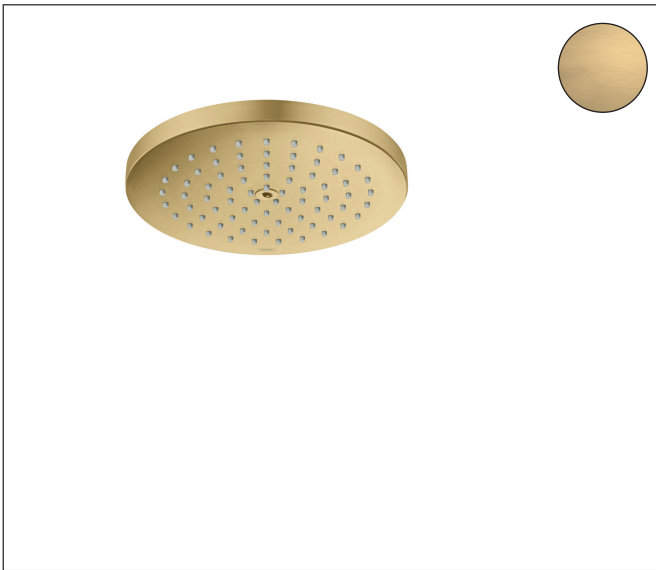

Brand hansgrohe
 Art. Name **Raindance S** Showerhead 180 1-Jet PowderRain, 1.75 GPM
 Art. Nr. 27629251
 Surface Brushed Gold Optic
 Pos. 1

Product Picture

Features

- showerhead size: 7"
- Spray pattern: PowderRain
- Maximum flow rate: 1.75 GPM
- spray disc surface: fully finished matching spray face

Drawing

Technology

Spray Types