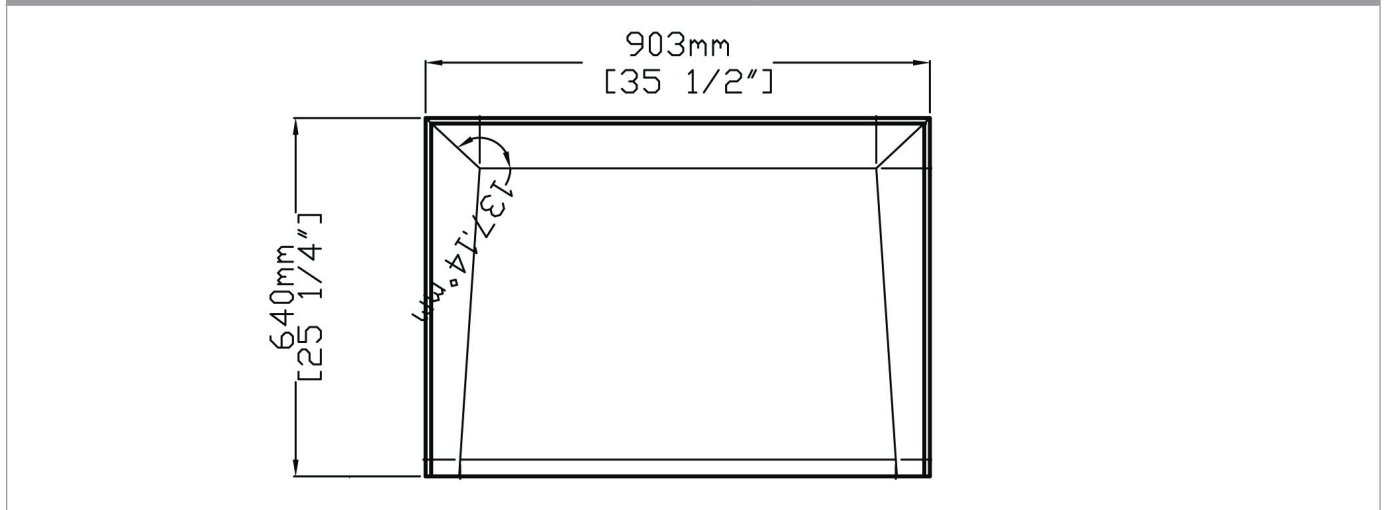

PRODUCT SPECIFICATIONS

Dimensional Diagram(s)

Wood is a beautiful natural material. The figuring (grain) of each piece is unique to every mirror produced. Every mirror will contain a different figure, birdseye knots and heartwood streaks. These are not considered defects, but natural unique character. There will also be a natural aging of every wood species over time which changes the overall color of the mirror. In most instances, this will be a darkening of dark woods and a yellowing of light woods. Direct sunlight will hasten this effect. Given this natural beauty, no two mirrors will exactly match in figure or color (if stained or clear-coated). Samples may differ.