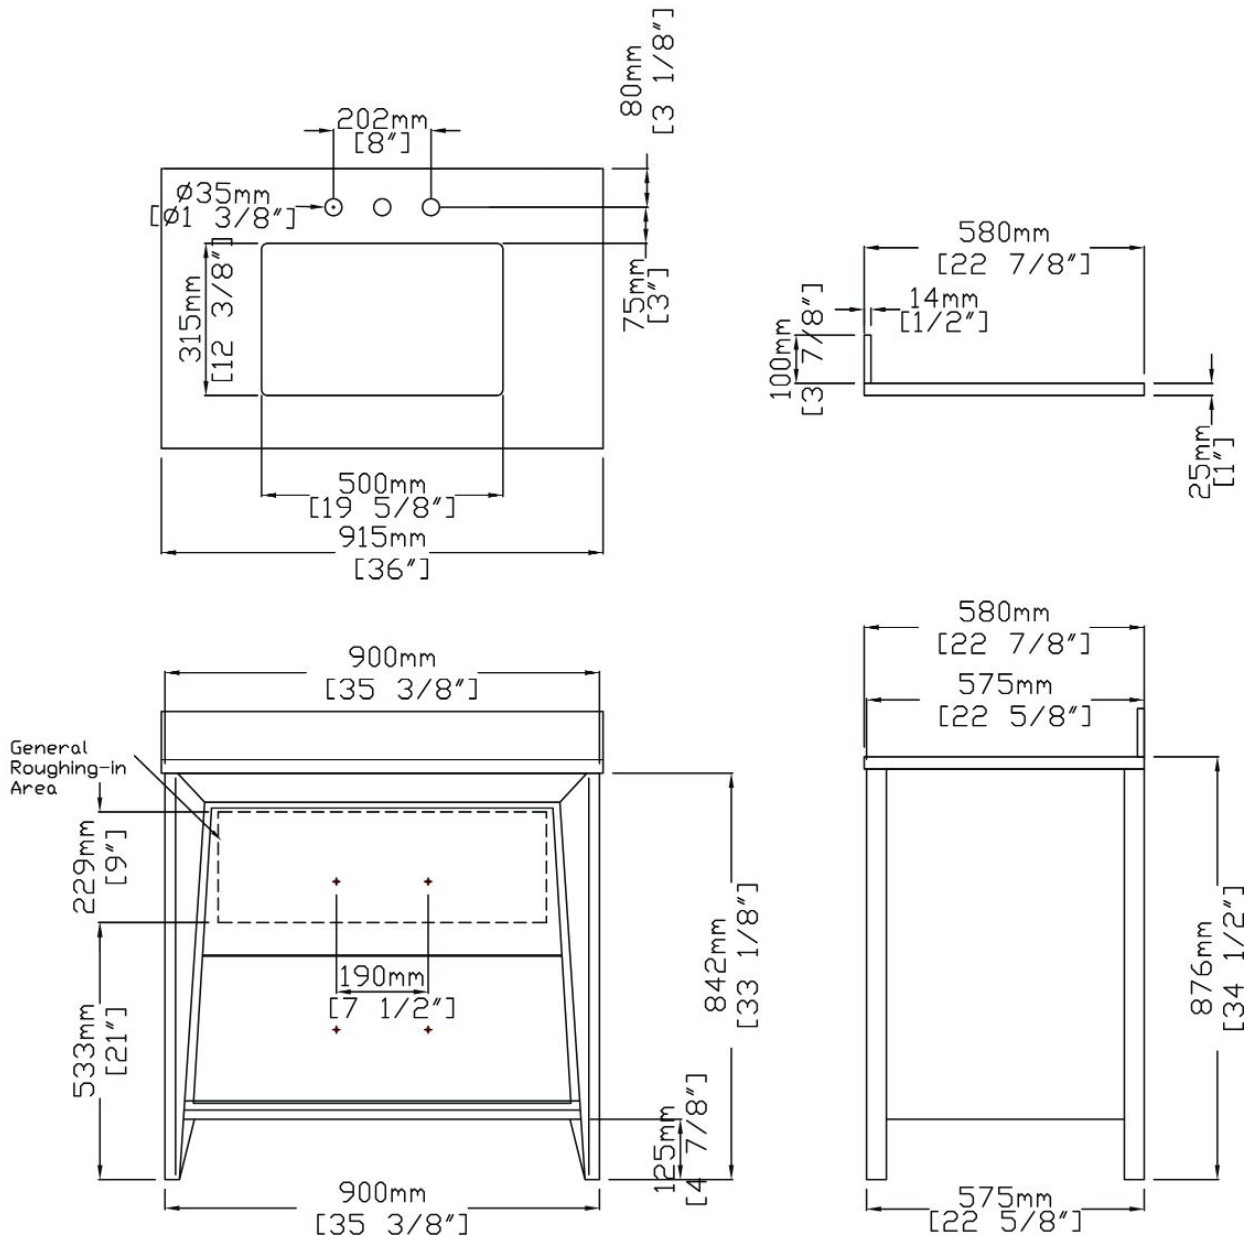

PRODUCT SPECIFICATIONS

Dimensional Diagram(s)

Wood is a beautiful natural material. The figuring (grain) of each piece is unique to every vanity produced. Every vanity will contain a different figure, birdseye knots and heartwood streaks. These are not considered defects, but natural unique character. There will also be a natural aging of every wood species over time which changes the overall color of the vanity. In most instances, this will be a darkening of dark woods and a yellowing of light woods. Direct sunlight will hasten this effect. Given this natural beauty, no two vanities will exactly match in figure or color (if stained or clear-coated). Samples may differ.

CANTO

Mirror

2630.361 Mirror

Mirror Features

- Solid wood frame
- Includes mirror mounting hardware

Quality Assurance

- 3 Year Limited warranty

PRODUCT OPTIONS

Cabinet & Mirror Colors

			
<p>Espresso .208</p>	<p>Walnut Brown .206</p>	<p>White .01</p>	<p>Ocean Grey .03</p>

PRODUCT SPECIFICATIONS

Dimensional Diagram(s)

Wood is a beautiful natural material. The figuring (grain) of each piece is unique to every mirror produced. Every mirror will contain a different figure, birdseye knots and heartwood streaks. These are not considered defects, but natural unique character. There will also be a natural aging of every wood species over time which changes the overall color of the mirror. In most instances, this will be a darkening of dark woods and a yellowing of light woods. Direct sunlight will hasten this effect. Given this natural beauty, no two mirrors will exactly match in figure or color (if stained or clear-coated). Samples may differ.