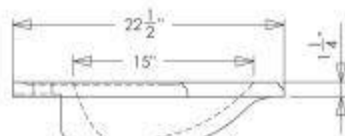

C92-WL30 PETITE RENAISSANCE

©2013 STONE FOREST, INC.

- Carved from a single block of stone.
- Available in:
Carrara Marble (CA)
- All Honed.
- Approx thickness at drain is 0.75".
Required drain use 9054D Grid
Drain. This can be supplied by
Stone Forest at your request in
select finishes.
- Drilled to accept most 8" c.c.
lavatory faucets.
- Made to fit brass wall bracket
#LSBRKT or brass console
legs #LS21BLSFR
- Do not use pop-up drains.
- Do not use plumbers putty.
- Approx 90 lbs.

TOP VIEW

FRONT VIEW

SIDE VIEW