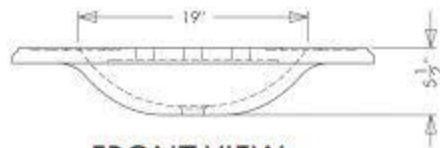

C92-WL30 PETITE RENAISSANCE

©2013 STONE FOREST, INC.

- Carved from a single block of stone.
- Available in:
Carrara Marble (CA)
- All Honed.
- Approx thickness at drain is 0.75".
Required drain use 9054D Grid
Drain. This can be supplied by
Stone Forest at your request in
select finishes.
- Drilled to accept most 8" c.c.
lavatory faucets.
- Made to fit brass wall bracket
#LSBRKT or brass console
legs #LS21BLSFR
- Do not use pop-up drains.
- Do not use plumbers putty.
- Approx 90 lbs.

TOP VIEW

FRONT VIEW

SIDE VIEW