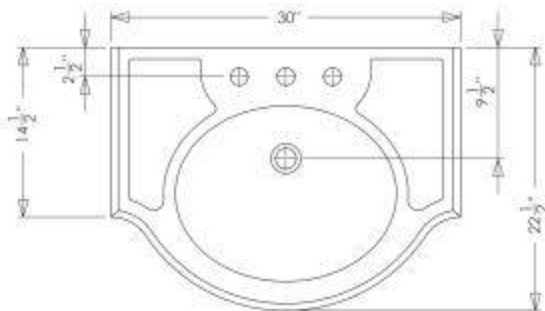

C92-WL30 PETITE RENAISSANCE

©2013 STONE FOREST, INC.

- Carved from a single block of stone.
- Available in:
Carrara Marble (CA)
- All Honed.
- Approx thickness at drain is 0.75".
Required drain use 9054D Grid
Drain. This can be supplied by
Stone Forest at your request in
select finishes.
- Drilled to accept most 8" c.c.
lavatory faucets.
- Made to fit brass wall bracket
#LSBRKT or brass console
legs #LS21BLSFR
- Do not use pop-up drains.
- Do not use plumbers putty.
- Approx 90 lbs.

TOP VIEW

FRONT VIEW

SIDE VIEW