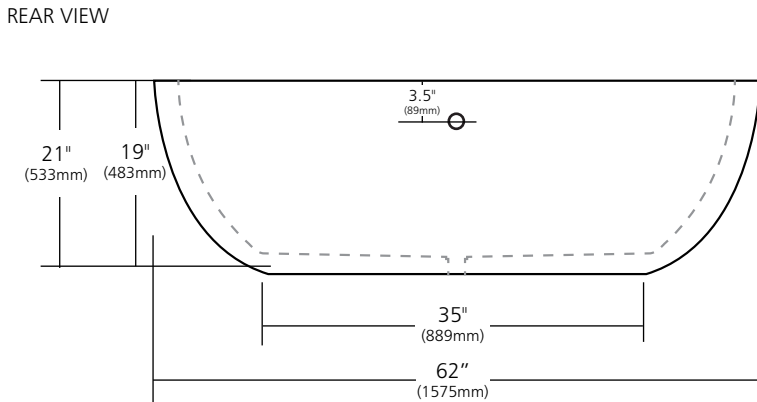

SPECIFICATIONS

62" AVALON

NativeStone® Collection

NST6236-A Ash
 NST6236-S Slate
 NST6236-P Pearl

PRODUCT DETAILS

- 62" x 36" x 21" OD (1575mm x 914mm x 533mm)
- 2" (51mm) drain opening
- Capacity: 65 gallons
- Weight: 485lbs
- Sealed with impermeable nano sealer
- Handcrafted from sustainable NativeStone®

INSTALLATION

- Freestanding bathtub

COORDINATING PRODUCTS

- Push to Seal Bath Waste & Overflow: DR290

STANDARDS COMPLIANCE

- UPC/cUPC compliant

IMPORTANT

Due to the handcrafted nature of this product, it will vary in finish, texture, hammering, and other details. Dimensions may vary up to .5" (13mm). We strongly recommend waiting for the actual product before making any installation cuts.