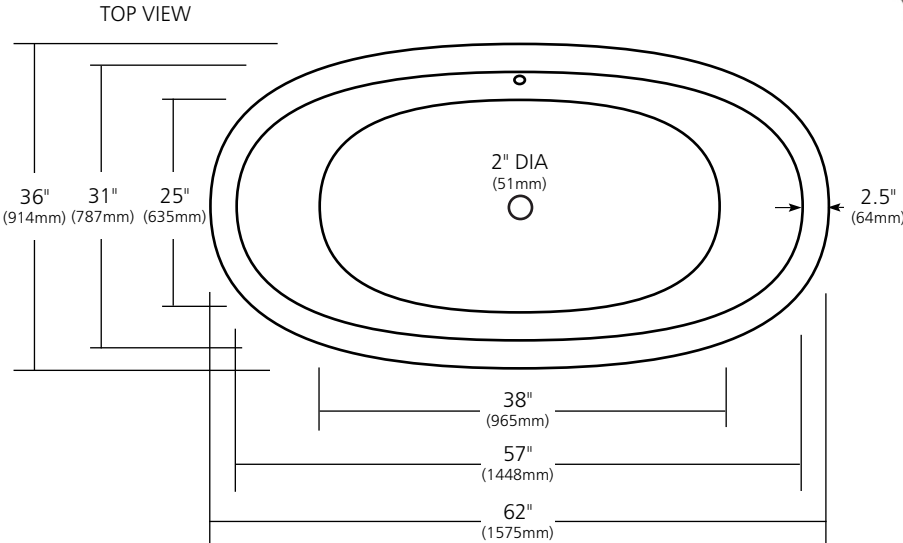

SPECIFICATIONS

62" AVALON

NativeStone® Collection

NST6236-A Ash
 NST6236-S Slate
 NST6236-P Pearl

PRODUCT DETAILS

- 62" x 36" x 21" OD (1575mm x 914mm x 533mm)
- 2" (51mm) drain opening
- Capacity: 65 gallons
- Weight: 485lbs
- Sealed with impermeable nano sealer
- Handcrafted from sustainable NativeStone®

INSTALLATION

- Freestanding bathtub

COORDINATING PRODUCTS

- Push to Seal Bath Waste & Overflow: DR290

STANDARDS COMPLIANCE

- UPC/cUPC compliant

IMPORTANT

Due to the handcrafted nature of this product, it will vary in finish, texture, hammering, and other details. Dimensions may vary up to .5" (13mm). We strongly recommend waiting for the actual product before making any installation cuts.