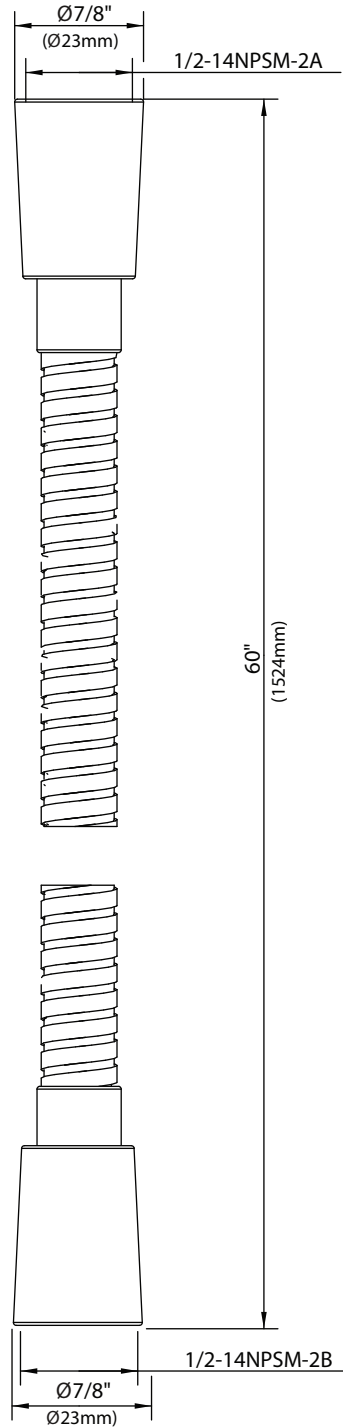

LEFROY BROOKS

1 8 2 8 T R O U T M A N S T R E E T
R I D G E W O O D N E W Y O R K N Y 1 1 3 8 5 U S A
T : + 1 (7 1 8) 3 0 2 5 2 9 2 F : + 1 (7 1 8) 3 0 2 4 1 7 7

Y1-1069

Conical Hose (59")

DIMENSIONAL DATA SHEET

DATE: 06 November 2013

COPYRIGHT © LBP LTD 2013. ALL RIGHTS RESERVED.

DIMENSIONS IN INCHES & MILLIMETRES

WHILST EVERY EFFORT IS MADE TO ENSURE THE ACCUACY OF THESE DATA SHEETS THEY ARE SUBJECT TO CHANGE WITHOUT NOTICE AS PART OF COMPANY'S PRODUCT DEVELOPMENT PROCESS