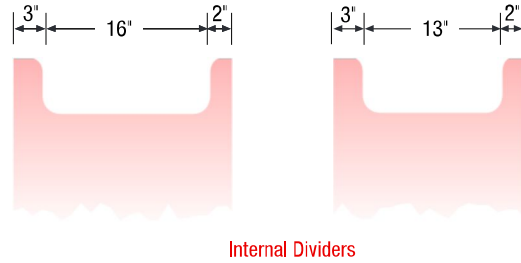

Basin placement range varies with brand and model. Shown is for Kohler 2210.

36" Vanity

Right Hand or Left Hand Drawers

36" wide
34 1/2" tall
21" or 18" front-to-back

Internal Dividers