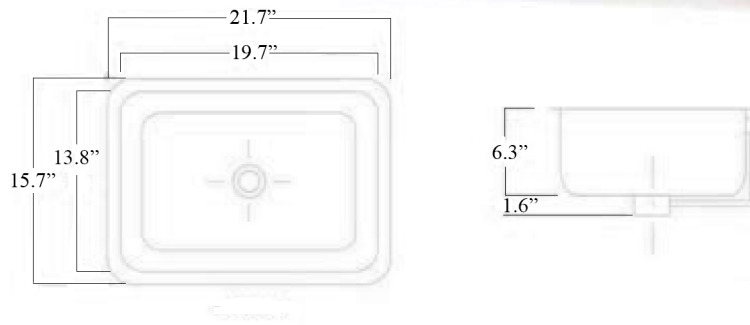

# Product Specs Sheets

Collection  
Metal

Model |  
WSBC 5035

Dimensions Metric

1 inch = 2.54 cm  
1 inch = 25.4 mm

**WS**<sup>®</sup>  
BATH  
COLLECTIONS

1051 Lea Drive - Collegeville, PA 19426  
Tel. 215 513 9400 - Fax 610 831 0215  
[www.ws bathcollections.com](http://www.ws bathcollections.com) - [info@ws bathcollections.com](mailto:info@ws bathcollections.com)