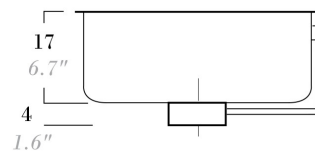

Product Specs Sheets

Collection
Metal

Model |
WSBC4240

Dimensions Metric
1 inch = 2.54 cm
1 inch = 25.4 mm

WS®
BATH
COLLECTIONS

1051 Lea Drive - Collegeville, PA 19426
Tel. 215 513 9400 - Fax 610 831 0215
www.ws bathcollections.com - info@ws bathcollections.com