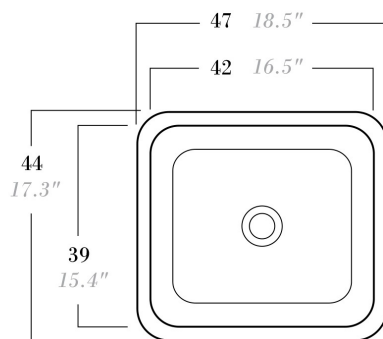

Product Specs Sheets

Collection
Metal

Model |
WSBC4240

Dimensions Metric
1 inch = 2.54 cm
1 inch = 25.4 mm

WS®
BATH
COLLECTIONS

1051 Lea Drive - Collegeville, PA 19426
Tel. 215 513 9400 - Fax 610 831 0215
www.ws bathcollections.com - info@ws bathcollections.com