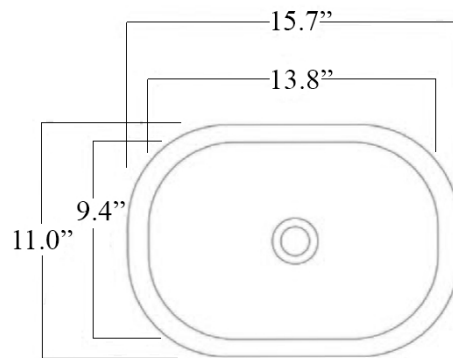

Product Specs Sheets

Collection
Metal

Model |
WSBC 3625

Dimensions Metric

1 inch = 2.54 cm
1 inch = 25.4 mm

WS[®]
BATH
COLLECTIONS

1051 Lea Drive - Collegeville, PA 19426
Tel. 215 513 9400 - Fax 610 831 0215