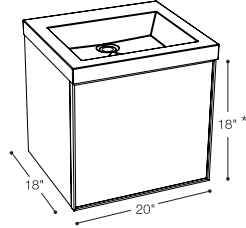

18" inch 17 5/8 x 17 3/4 x 18
mm 448 x 451 x 457

Configuration A - 1 drawer

Finishes

Side panels: Wood (W) or Glass (G)
Drawer facade: Glass (G)

Configuration B - 2 drawers

Finishes

Side panels: Wood (W) or Glass (G)
Drawer facades: Glass (G)

Integrated countertop possibilities sold separately

Cube Collection Model

VCMS18

20" inch 17 5/8 x 19 3/4 x 18
mm 448 x 502 x 457

Configuration A - 1 drawer

Finishes

Side panels: Wood (W) or Glass (G)
Drawer facade: Glass (G)

Configuration B - 2 drawers

Finishes

Side panels: Wood (W) or Glass (G)
Drawer facades: Glass (G)

Integrated countertop possibilities sold separately

Cube Collection Model

VCMS20

24" inch 17 5/8 x 23 3/4 x 18
mm 448 x 603 x 457

30" inch 17 5/8 x 29 3/4 x 18
mm 448 x 756 x 457

Configuration A - 1 drawer

Finishes

Side panels: Wood (W) or Glass (G)
Drawer facade: Glass (G)

Configuration B - 2 drawers

Finishes

Side panels: Wood (W) or Glass (G)
Drawer facades: Glass (G)