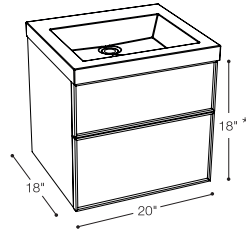

18" inch 17 5/8 x 17 3/4 x 18
mm 448 x 451 x 457

Configuration A - 1 drawer

Finishes

Side panels: Wood (W) or Glass (G)
Drawer facade: Glass (G)

Configuration B - 2 drawers

Finishes

Side panels: Wood (W) or Glass (G)
Drawer facades: Glass (G)

Integrated countertop possibilities sold separately

Cube Collection Model

VCMS18

20" inch 17 5/8 x 19 3/4 x 18
mm 448 x 502 x 457

Configuration A - 1 drawer

Finishes

Side panels: Wood (W) or Glass (G)
Drawer facade: Glass (G)

Configuration B - 2 drawers

Finishes

Side panels: Wood (W) or Glass (G)
Drawer facades: Glass (G)

Integrated countertop possibilities sold separately

Cube Collection Model

VCMS20

24" inch 17 5/8 x 23 3/4 x 18
mm 448 x 603 x 457

30" inch 17 5/8 x 29 3/4 x 18
mm 448 x 756 x 457

Configuration A - 1 drawer

Finishes

Side panels: Wood (W) or Glass (G)
Drawer facade: Glass (G)

Configuration B - 2 drawers

Finishes

Side panels: Wood (W) or Glass (G)
Drawer facades: Glass (G)