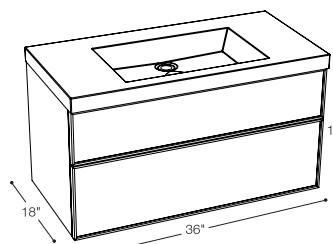

Configuration B - 2 drawers