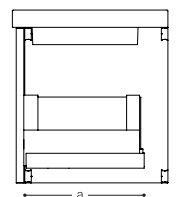

WALL-MOUNTED VANITIES INTERNAL SIDE VIEW

a = 13 3/8" - 341mm
b = 3 3/8" - 86mm
c = 7 7/8" - 200mm

1 drawer high