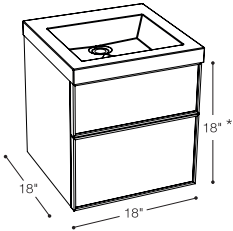

18" inch 17 5/8 x 17 3/4 x 18
mm 448 x 451 x 457

Configuration A - 1 drawer

Finishes

Side panels: Wood (W) or Glass (G)
Drawer facade: Glass (G)

Configuration B - 2 drawers

Finishes

Side panels: Wood (W) or Glass (G)
Drawer facades: Glass (G)

Integrated countertop possibilities sold separately

Cube Collection Model

VCMS18

20" inch 17 5/8 x 19 3/4 x 18
mm 448 x 502 x 457

Configuration A - 1 drawer

Finishes

Side panels: Wood (W) or Glass (G)
Drawer facade: Glass (G)

Configuration B - 2 drawers

Finishes

Side panels: Wood (W) or Glass (G)
Drawer facades: Glass (G)

Integrated countertop possibilities sold separately

Cube Collection Model

VCMS20

24" inch 17 5/8 x 23 3/4 x 18
mm 448 x 603 x 457

30" inch 17 5/8 x 29 3/4 x 18
mm 448 x 756 x 457

Configuration A - 1 drawer

Finishes

Side panels: Wood (W) or Glass (G)
Drawer facade: Glass (G)

Configuration B - 2 drawers

Finishes

Side panels: Wood (W) or Glass (G)
Drawer facades: Glass (G)