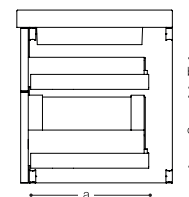

30" inch 17 5/8 x 29 3/4 x 18
mm 448 x 756 x 457

Configuration A - 1 drawer

Finishes

Side panels: Wood (W) or Glass (G)
Drawer facade: Glass (G)

Configuration B - 2 drawers

Finishes

Side panels: Wood (W) or Glass (G)
Drawer facades: Glass (G)

**Integrated countertop possibilities
sold separately**

Cube Collection Model

VCMS30

36" inch 17 5/8 x 35 3/4 x 18
mm 448 x 908 x 457

Configuration A - 1 drawer

Finishes

Side panels: Wood (W) or Glass (G)
Drawer facade: Glass (G)

Configuration B - 2 drawers

Finishes

Side panels: Wood (W) or Glass (G)
Drawer facades: Glass (G)

**Integrated countertop possibilities
sold separately**

Cube Collection Model

VCMS36

WALL-MOUNTED VANITIES INTERNAL SIDE VIEW

a = 13 3/8" - 341mm
b = 3 3/8" - 86mm
c = 7 7/8" - 200mm

1 drawer high

2 drawers high

FINISH AND COLOR OPTIONS

Glass - with safety film backing
for drawer facades and side panels

White – 51 or Matte White – 61