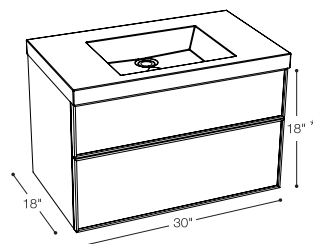

18" inch 17 5/8 x 17 3/4 x 18
mm 448 x 451 x 457

Configuration A - 1 drawer

Finishes

Side panels: Wood (W) or Glass (G)
Drawer facade: Glass (G)

Configuration B - 2 drawers

Finishes

Side panels: Wood (W) or Glass (G)
Drawer facades: Glass (G)

Integrated countertop possibilities sold separately

Cube Collection Model

VCMS18

20" inch 17 5/8 x 19 3/4 x 18
mm 448 x 502 x 457

Configuration A - 1 drawer

Finishes

Side panels: Wood (W) or Glass (G)
Drawer facade: Glass (G)

30" inch 17 5/8 x 29 3/4 x 18
mm 448 x 756 x 457

Configuration A - 1 drawer

Finishes

Side panels: Wood (W) or Glass (G)
Drawer facade: Glass (G)

Configuration B - 2 drawers

Finishes

Side panels: Wood (W) or Glass (G)
Drawer facades: Glass (G)

**Integrated countertop possibilities
sold separately**

Cube Collection Model

VCMS30

36" inch 17 5/8 x 35 3/4 x 18
mm 448 x 908 x 457

Configuration A - 1 drawer

Finishes

Side panels: Wood (W) or Glass (G)
Drawer facade: Glass (G)