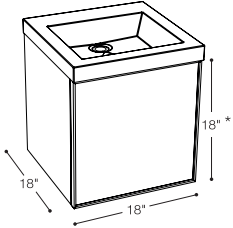

18" inch 17 5/8 x 17 3/4 x 18
mm 448 x 451 x 457

Configuration A - 1 drawer

Finishes

Side panels: Wood (W) or Glass (G)
Drawer facade: Glass (G)

Configuration B - 2 drawers

Finishes

Side panels: Wood (W) or Glass (G)
Drawer facades: Glass (G)

Integrated countertop possibilities sold separately

Cube Collection Model

VCMS18

20" inch 17 5/8 x 19 3/4 x 18
mm 448 x 502 x 457

Configuration A - 1 drawer

Finishes

Side panels: Wood (W) or Glass (G)
Drawer facade: Glass (G)

Configuration B - 2 drawers

Finishes

Side panels: Wood (W) or Glass (G)
Drawer facades: Glass (G)

Integrated countertop possibilities sold separately

Cube Collection Model

VCMS20

24" inch 17 5/8 x 23 3/4 x 18
mm 448 x 603 x 457

**Integrated countertop possibilities
sold separately**

Cube Collection Model

VCMS30

36" inch 17 5/8 x 35 3/4 x 18
mm 448 x 908 x 457

Configuration A - 1 drawer

Finishes

Side panels: Wood (W) or Glass (G)
Drawer facade: Glass (G)