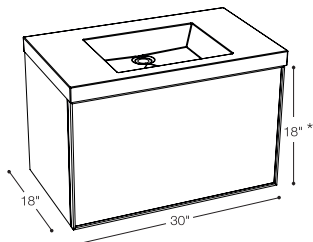

18" inch 17 5/8 x 17 3/4 x 18
mm 448 x 451 x 457

Configuration A - 1 drawer

Finishes

Side panels: Wood (W) or Glass (G)
Drawer facade: Glass (G)

Configuration B - 2 drawers

Finishes

Side panels: Wood (W) or Glass (G)
Drawer facades: Glass (G)

Note:

Vanities must be sold with a WETSTYLE
integrated countertop

WETSTYLE cannot be held responsible for any technical errors and reserves
the right to make revisions without notice.

Approximate measurement. The manufacturer accepts 1/4" (6.35mm) variance.

30" inch 17 5/8 x 29 3/4 x 18
mm 448 x 756 x 457

Configuration A - 1 drawer

Finishes

Side panels: Wood (W) or Glass (G)
Drawer facade: Glass (G)

Configuration B - 2 drawers

Finishes

Side panels: Wood (W) or Glass (G)
Drawer facades: Glass (G)

**Integrated countertop possibilities
sold separately**

Cube Collection Model

VCMS30

36" inch 17 5/8 x 35 3/4 x 18
mm 448 x 908 x 457

Configuration A - 1 drawer

Finishes

Side panels: Wood (W) or Glass (G)
Drawer facade: Glass (G)