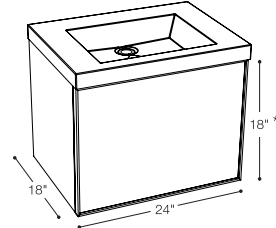

18" inch 17 5/8 x 17 3/4 x 18
mm 448 x 451 x 457

Configuration A - 1 drawer

Finishes

Side panels: Wood (W) or Glass (G)
Drawer facade: Glass (G)

Configuration B - 2 drawers

Finishes

Side panels: Wood (W) or Glass (G)
Drawer facades: Glass (G)

Integrated countertop possibilities sold separately

Cube Collection Model

VCMS18

20" inch 17 5/8 x 19 3/4 x 18
mm 448 x 502 x 457

Configuration A - 1 drawer

Finishes

Side panels: Wood (W) or Glass (G)
Drawer facade: Glass (G)

Configuration B - 2 drawers

Finishes

Side panels: Wood (W) or Glass (G)
Drawer facades: Glass (G)

Integrated countertop possibilities sold separately

Cube Collection Model

VCMS20

24" inch 17 5/8 x 23 3/4 x 18
mm 448 x 603 x 457

Configuration A - 1 drawer

Finishes

Side panels: Wood (W) or Glass (G)
Drawer facade: Glass (G)

Configuration B - 2 drawers

Finishes

Side panels: Wood (W) or Glass (G)
Drawer facades: Glass (G)

Integrated countertop possibilities sold separately