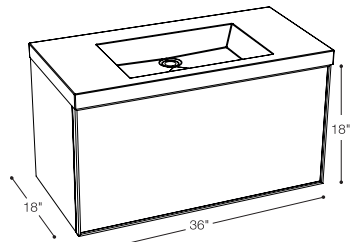

18" inch 17 5/8 x 17 3/4 x 18
mm 448 x 451 x 457

Configuration A - 1 drawer

Finishes

Side panels: Wood (W) or Glass (G)
Drawer facade: Glass (G)

Configuration B - 2 drawers

Finishes

Side panels: Wood (W) or Glass (G)
Drawer facades: Glass (G)

Integrated countertop possibilities sold separately

Cube Collection Model

VCMS18

20" inch 17 5/8 x 19 3/4 x 18
mm 448 x 502 x 457

Configuration A - 1 drawer

Finishes

Side panels: Wood (W) or Glass (G)
Drawer facade: Glass (G)

30" inch 17 5/8 x 29 3/4 x 18
mm 448 x 756 x 457

Configuration A - 1 drawer

Finishes

Side panels: Wood (W) or Glass (G)
Drawer facade: Glass (G)

Configuration B - 2 drawers

Finishes

Side panels: Wood (W) or Glass (G)
Drawer facades: Glass (G)

**Integrated countertop possibilities
sold separately**

Cube Collection Model

VCMS30

36" inch 17 5/8 x 35 3/4 x 18
mm 448 x 908 x 457

Configuration A - 1 drawer

Finishes

Side panels: Wood (W) or Glass (G)
Drawer facade: Glass (G)