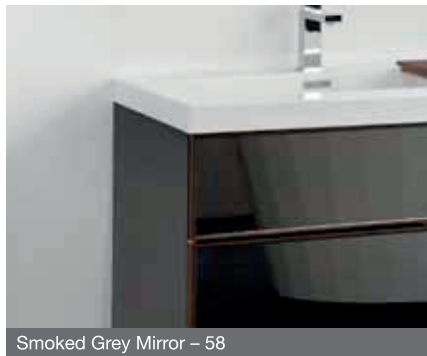

White – 51 or Matte White – 61

Smoked Grey Mirror – 58