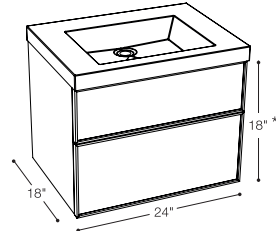

Configuration B - 2 drawers

Finishes

Side panels: Wood (W) or Glass (G)
Drawer facades: Glass (G)

Integrated countertop possibilities sold separately

Cube Collection Model

VCMS24

*Height does not include 2" countertop (sold separately)

PRODUCT CODE BREAKDOWN – Example: FRM30WMA-GG16WH51

FRM	30	WM	A	GG	16	WH	51
Frame metro Collection	30" length	Wall-mounted vanity	Configuration A	Glass/Glass Finishes combination	Chocolate Walnut wood	White aluminum	White Glass