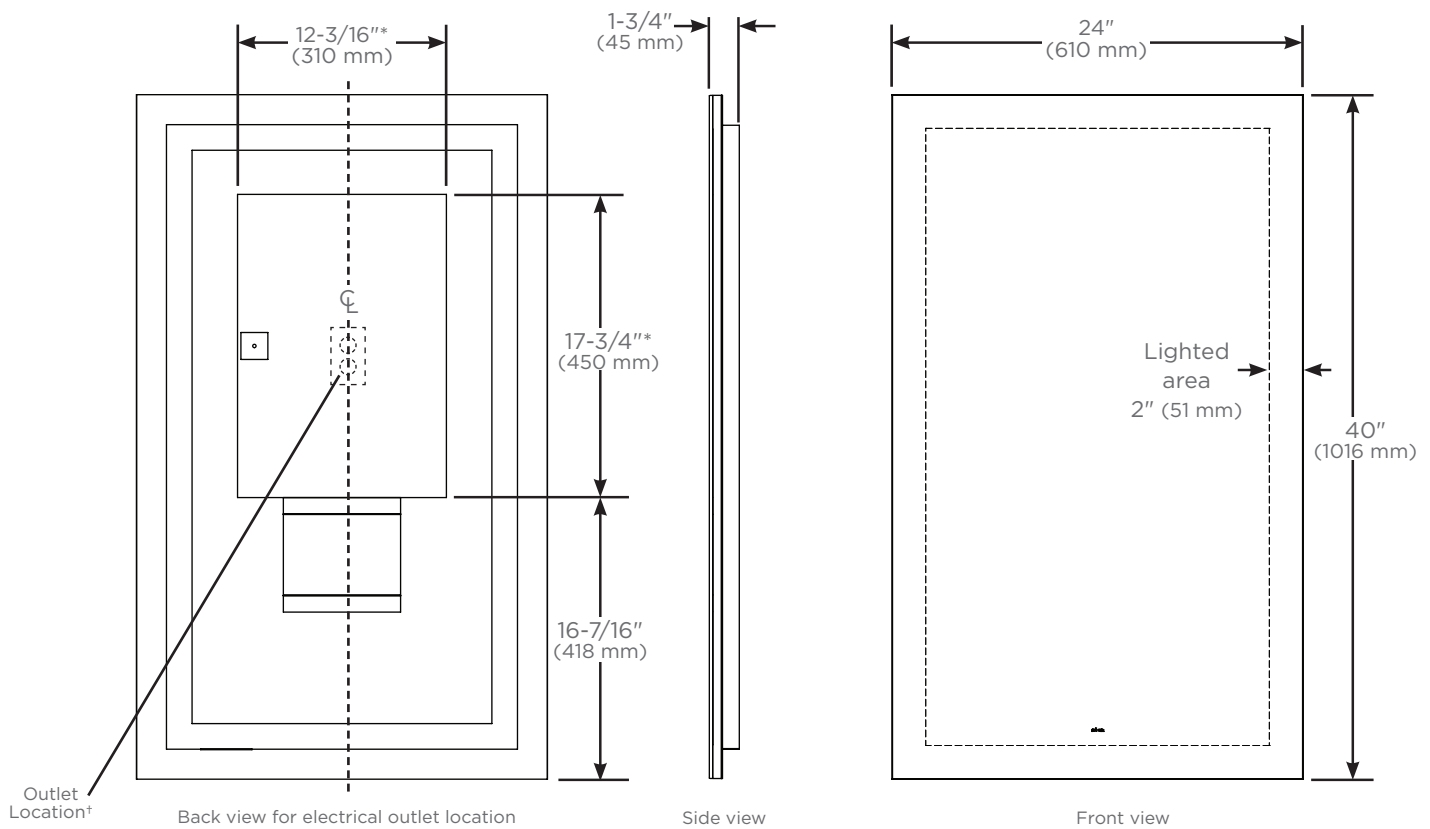

Electrical System

- 120 Vac 60Hz (TBD) recessed wall outlet as shown in drawing

* Defogger Size

† See instructions for wiring and location