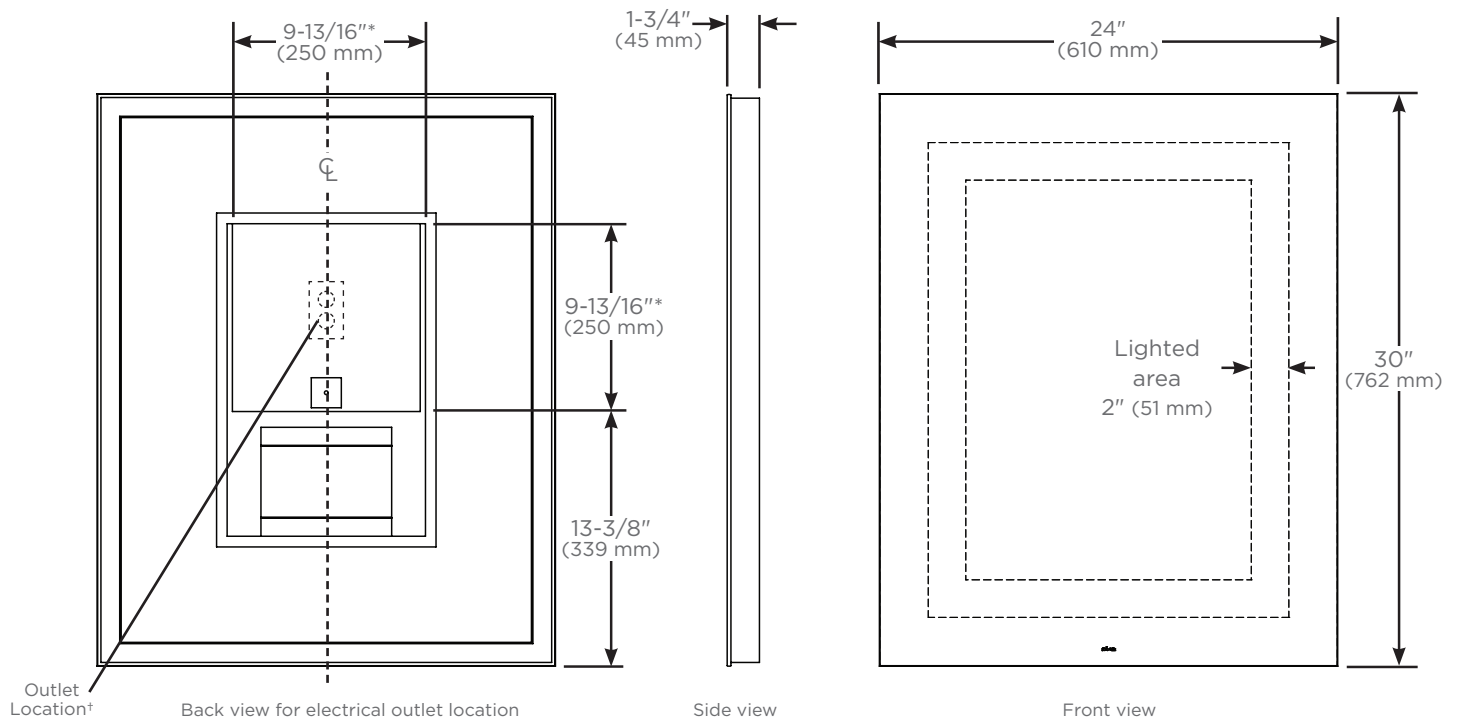

Electrical System

- 120 Vac 60Hz (TBD) recessed wall outlet as shown in drawing

* Defogger Size

† See instructions for wiring and location