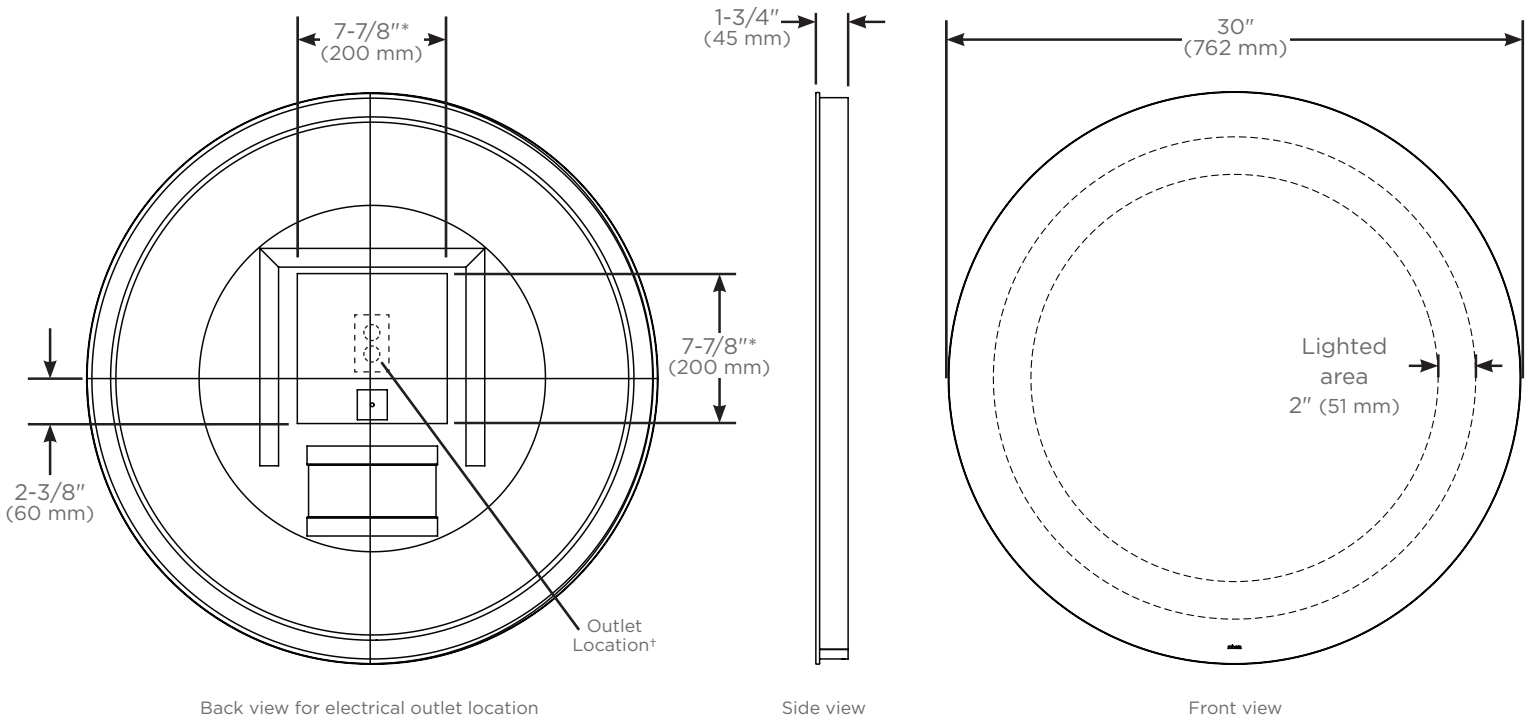

Electrical System

- 120 Vac 60Hz (TBD) recessed wall outlet as shown in drawing

* Defogger Size

† See instructions for wiring and location