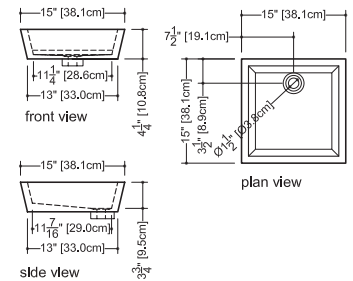

Cube

VC 815U

Undercounter

inch 15x15x4.25 mm 381x381x108

Interior dimensions

13x13x3.75 inch — 330x330x95 mm

Weight

13lb — 6kg

IAPMO-ANSI Z124.3

CSA B45.0

CSA B45.4

WETSTYLE cannot be held responsible for any technical errors and reserves the right to make revisions without notice.

Approximate measurement
The manufacturer accept 1/4" (6.35mm) variance.