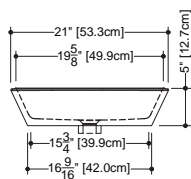

Couture

VCR 821A

inch 21 x 15 x 5 mm 533 x 381 x 107

Interior dimensions

inch 19 5/8 x 13 5/16 x 4 3/16
mm 499 x 339 x 107

Weight

lb - 12 kg - 5

Installation

front view

plan view

side view