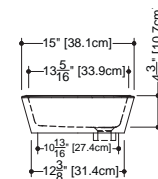

Couture

VCR 821A

inch 21 x 15 x 5 mm 533 x 381 x 107

Interior dimensions

inch 19 5/8 x 13 5/16 x 4 3/16
mm 499 x 339 x 107

Weight

lb - 12 kg - 5

Installation

front view

plan view

side view