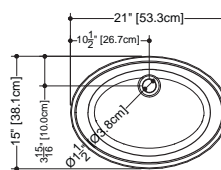

Couture

VCR 821A

inch 21 x 15 x 5 mm 533 x 381 x 107

Interior dimensions

inch 19 5/8 x 13 5/16 x 4 3/16
mm 499 x 339 x 107

Weight

lb - 12 kg - 5

Installation

front view

plan view

side view