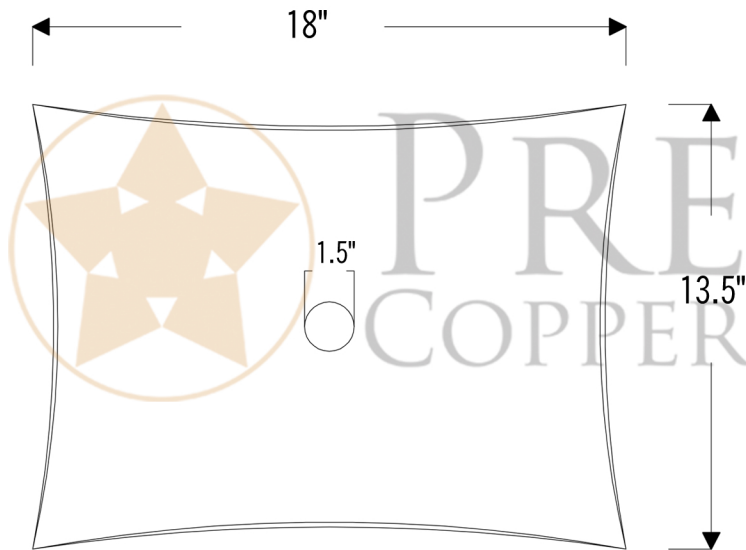

PREMIER
COPPER PRODUCTS

MODEL NUMBER: VREC18MSDB

- * Description: 18" Rectangle Modern Slope Vessel Hammered Copper Sink
- * Outer Dimensions: 18" x 13.5" x 5.5"
- * Finish: Oil Rubbed Bronze
- * Installation Type: Vessel, Above Counter 5.5"
- * Center Height: 3.5"
- * Drain Opening: 1.5"

THIS PRODUCT IS HAND CRAFTED, SMALL VARIANCES IN COLOR AND SIZE MAY OCCUR.
DIMENSIONS MAY VARY UP TO 1/4". DO NOT MAKE ANY INSTALLATION CUTS UNTIL YOU RECEIVE YOUR ITEM(S).