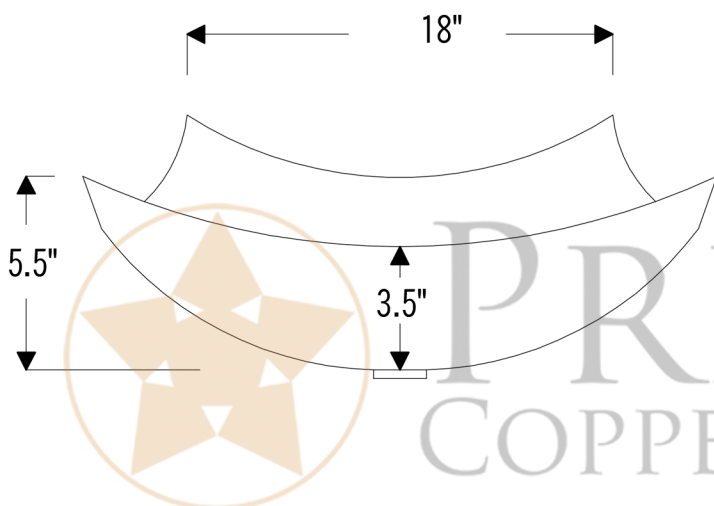

PREMIER
COPPER PRODUCTS

MODEL NUMBER: VREC18MSDB

- * Description: 18" Rectangle Modern Slope Vessel Hammered Copper Sink
- * Outer Dimensions: 18" x 13.5" x 5.5"
- * Finish: Oil Rubbed Bronze
- * Installation Type: Vessel, Above Counter 5.5"
- * Center Height: 3.5"
- * Drain Opening: 1.5"

THIS PRODUCT IS HAND CRAFTED, SMALL VARIANCES IN COLOR AND SIZE MAY OCCUR.
DIMENSIONS MAY VARY UP TO 1/4". DO NOT MAKE ANY INSTALLATION CUTS UNTIL YOU RECEIVE YOUR ITEM(S).