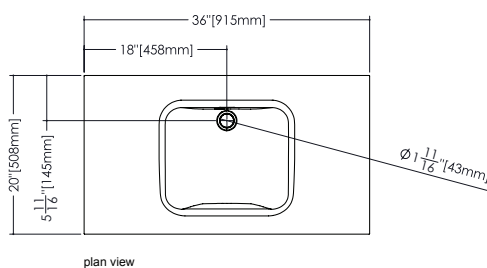

Element

Lavatories **VELXS 36**

inch 36 x 20 x 5/8 mm 915 x 508 x 16

Interior dimensions

- inch 19 1/8 x 14 5/8 x 4 1/8
- mm 486 x 371 x 105

Weight

- 22lb — 10kg

Installation

Material

- WETMAR BiO™

Color and finishes

- White, True High Gloss™ or matte

Codes / Standards Applicables

- IAPMO-ANSI Z124.1
- IAPMO-ANSI Z124.3
- CSA B 45.0
- CSA B45.4

Profile thickness

WETSTYLE cannot be held responsible for any technical errors and reserves the right to make revisions without notice.

Approximate measurement. The manufacturer accept 1/4" (6.35mm) variance.

www.WETSTYLE.COM - Montreal - Canada
Tel. 1 888.536.9001 - service@wetstyle.com