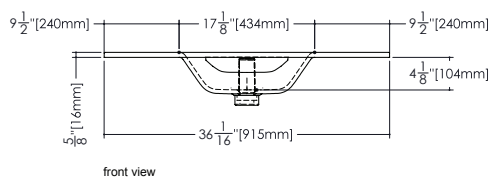

Codes / Standards Applicables

- IAPMO-ANSI Z124.1
- IAPMO-ANSI Z124.3
- CSA B 45.0
- CSA B45.4