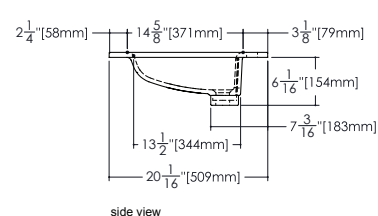

Codes / Standards Applicables

- IAPMO-ANSI Z124.1
- IAPMO-ANSI Z124.3
- CSA B 45.0
- CSA B45.4