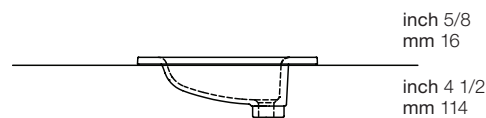

Element

Lavatories **VELXS 36**

inch 36 x 20 x 5/8 mm 915 x 508 x 16

Interior dimensions

- inch 19 1/8 x 14 5/8 x 4 1/8
- mm 486 x 371 x 105

Weight

- 22lb — 10kg

Installation

Material

- WETMAR BiO™

Color and finishes

- White, True High Gloss™ or matte

Codes / Standards Applicables

- IAPMO-ANSI Z124.1
- IAPMO-ANSI Z124.3
- CSA B 45.0
- CSA B45.4

Profile thickness

WETSTYLE cannot be held responsible for any technical errors and reserves the right to make revisions without notice.

Approximate measurement. The manufacturer accept 1/4" (6.35mm) variance.

www.WETSTYLE.COM - Montreal - Canada
Tel. 1 888.536.9001 - service@wetstyle.com