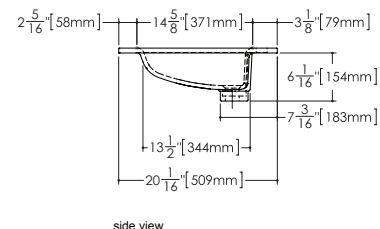

Element

Lavatories **VELXS 30**

inch 30 x 20 x 5/8 mm 762 x 508 x 16

Interior dimensions

- inch 19 1/8 x 14 5/8 x 4 1/8
- mm 486 x 371 x 105

Weight

- 20lb — 9kg

Installation

Material

- WETMAR BiO™

Color and finishes

- White, True High Gloss™ or matte

Codes / Standards Applicable

- IAPMO-ANSI Z124.1
- IAPMO-ANSI Z124.3
- CSA B 45.0
- CSA B45.4

Profile thickness

WETSTYLE cannot be held responsible for any technical errors and reserves the right to make revisions without notice.
Approximate measurement. The manufacturer accept 1/4" (6.35mm) variance.