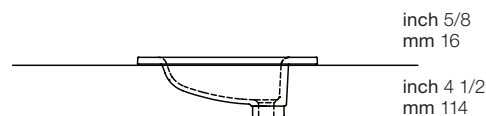

Element

Lavatories **VELXS 30**

inch 30 x 20 x 5/8 mm 762 x 508 x 16

Interior dimensions

- inch 19 1/8 x 14 5/8 x 4 1/8
- mm 486 x 371 x 105

Weight

- 20lb — 9kg

Installation

Material

- WETMAR BiO™

Color and finishes

- White, True High Gloss™ or matte

Codes / Standards Applicable

- IAPMO-ANSI Z124.1
- IAPMO-ANSI Z124.3
- CSA B 45.0
- CSA B45.4

Profile thickness

WETSTYLE cannot be held responsible for any technical errors and reserves the right to make revisions without notice.
Approximate measurement. The manufacturer accept 1/4" (6.35mm) variance.