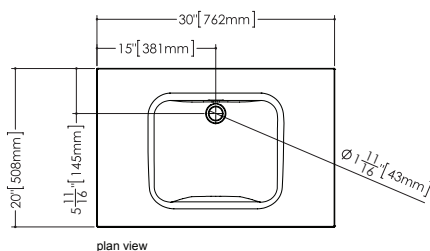

Element

Lavatories **VELXS 30**

inch 30 x 20 x 5/8 mm 762 x 508 x 16

Interior dimensions

- inch 19 1/8 x 14 5/8 x 4 1/8
- mm 486 x 371 x 105

Weight

- 20lb — 9kg

Installation

Material

- WETMAR BiO™

Color and finishes

- White, True High Gloss™ or matte

Codes / Standards Applicable

- IAPMO-ANSI Z124.1
- IAPMO-ANSI Z124.3
- CSA B 45.0
- CSA B45.4

Profile thickness

WETSTYLE cannot be held responsible for any technical errors and reserves the right to make revisions without notice.
Approximate measurement. The manufacturer accept 1/4" (6.35mm) variance.