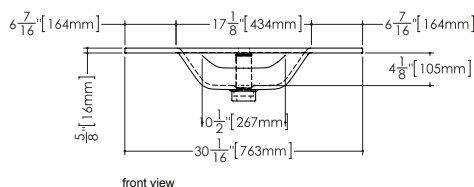

Element

Lavatories **VELXS 30**

inch 30 x 20 x 5/8 mm 762 x 508 x 16

Interior dimensions

- inch 19 1/8 x 14 5/8 x 4 1/8
- mm 486 x 371 x 105

Weight

- 20lb — 9kg

Installation

Material

- WETMAR BiO™

Color and finishes

- White, True High Gloss™ or matte

Codes / Standards Applicable

- IAPMO-ANSI Z124.1
- IAPMO-ANSI Z124.3
- CSA B 45.0
- CSA B45.4

Profile thickness

WETSTYLE cannot be held responsible for any technical errors and reserves the right to make revisions without notice.
Approximate measurement. The manufacturer accept 1/4" (6.35mm) variance.