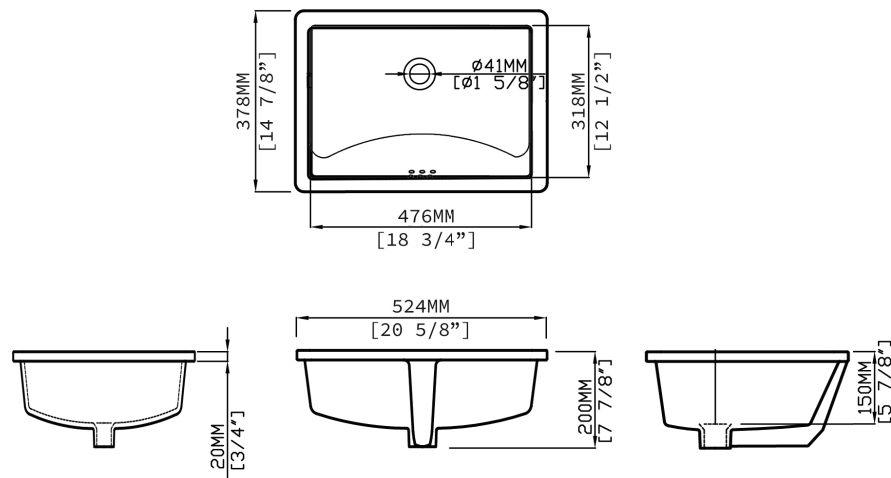

ARCHITECTURA
Undermount Sink, Rectangular
2410UL01

Product Features

- Vitreous china undermount lavatory
- Rectangular shape
- Rounded rectangular front overflow
- Anti-microbial, stain-resistant glaze
- Drain parts not included

Accessories Included

- Mounting hardware

Quality Assurance

- Limited lifetime product warranty

Dimensional Diagram

IMPORTANT: Dimensions are nominal and may vary within the range of tolerance per NSI Standard A112.19.2. These measurements are subject to change. No responsibility is assumed for use of superseded or voided pages.