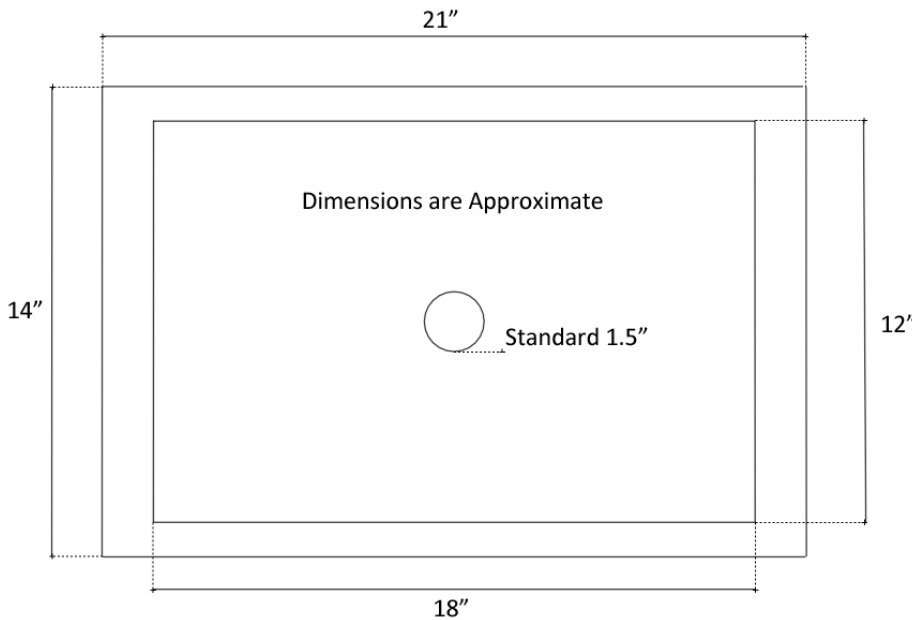

| - Tile Color (by #)   |   |
|---|---|
| Numbers are grouped by height. Only choose tiles with same height |   |
| <b>1-12</b>   | Venetian Glass<br>(call for pricing on 11-12) |
| <b>13-17</b>  | Tumbled Stone                                 |
| <b>18-20</b>  | Mother of Pearl                               |

**DIMENSIONS WILL VARY. DO NOT use this sheet as a guide for countertop cuts.**