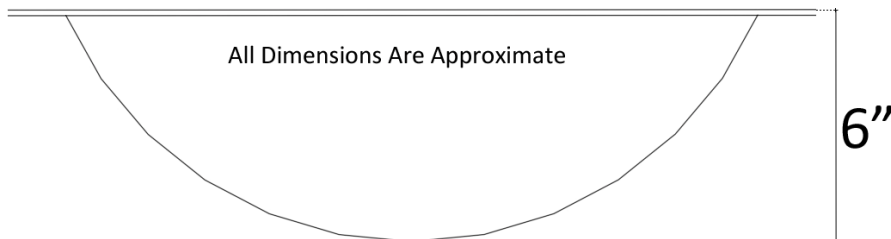

DIMENSIONS WILL VARY. DO NOT use this sheet as a guide for countertop cuts.