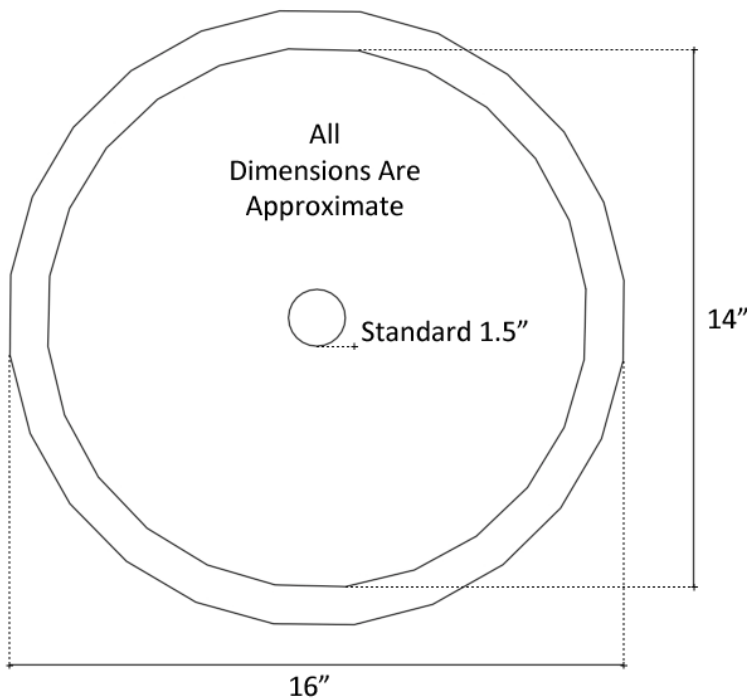

DIMENSIONS WILL VARY. DO NOT use this sheet as a guide for countertop cuts.