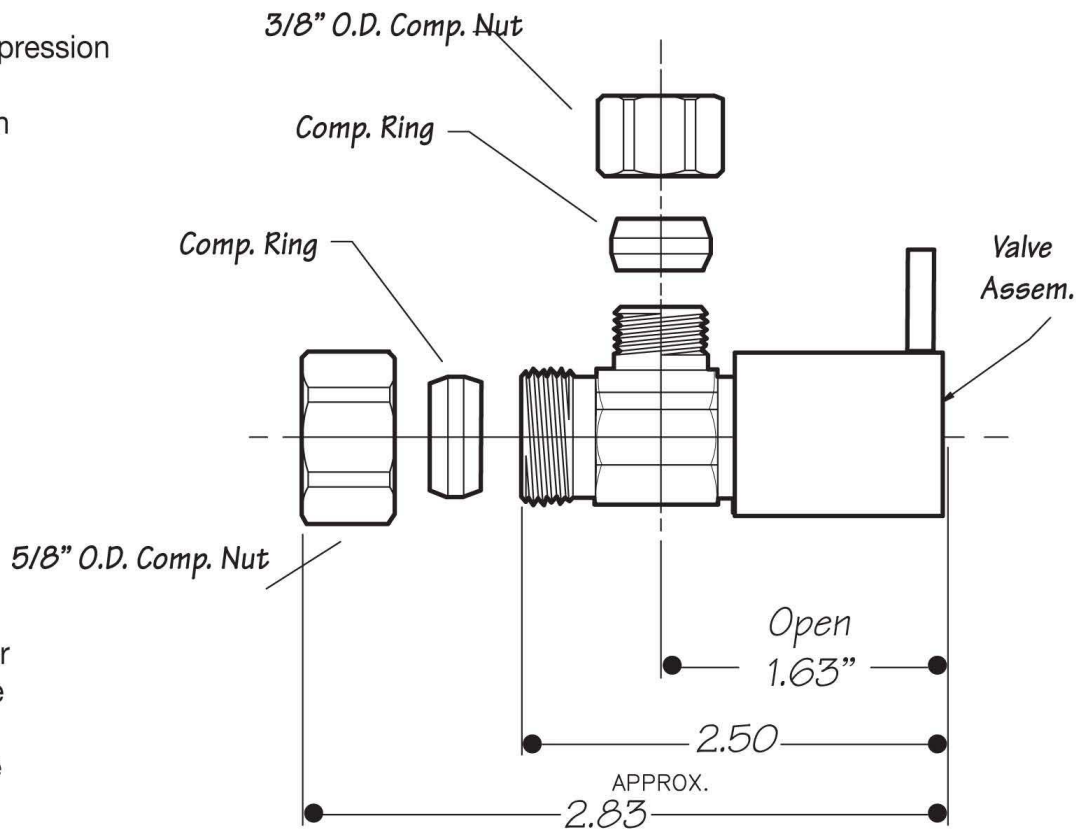

INSTALLATION DIMENSIONS

This model offers you the following features & benefits:

- 5/8" O.D. (1/2 CTS) Inlet Compression
- 3/8" O.D. Outlet Compression
- 1/4 Turn ceramic cartridge
- Available in 18 finishes
 - CPB - Polished Chrome
 - SC - Satin Chrome
 - PN - Polished Nickel
 - BRN - Brushed Nickel
 - PRN - Pearl Nickel
 - AB - Antique Brass
 - SB - Satin Brass
 - PVD - Polished Brass
 - WB - Weathered Brass
 - WCP - Weathered Copper
 - ORB - Oil Rubbed Bronze
 - VB - Venetian Bronze*
 - PVDBB - Brushed Bronze
 - TB - Tuscan Brass
 - MB - Matte Black
 - FG - French Gold
 - GPB - Polished Gold
 - SG - Satin Gold