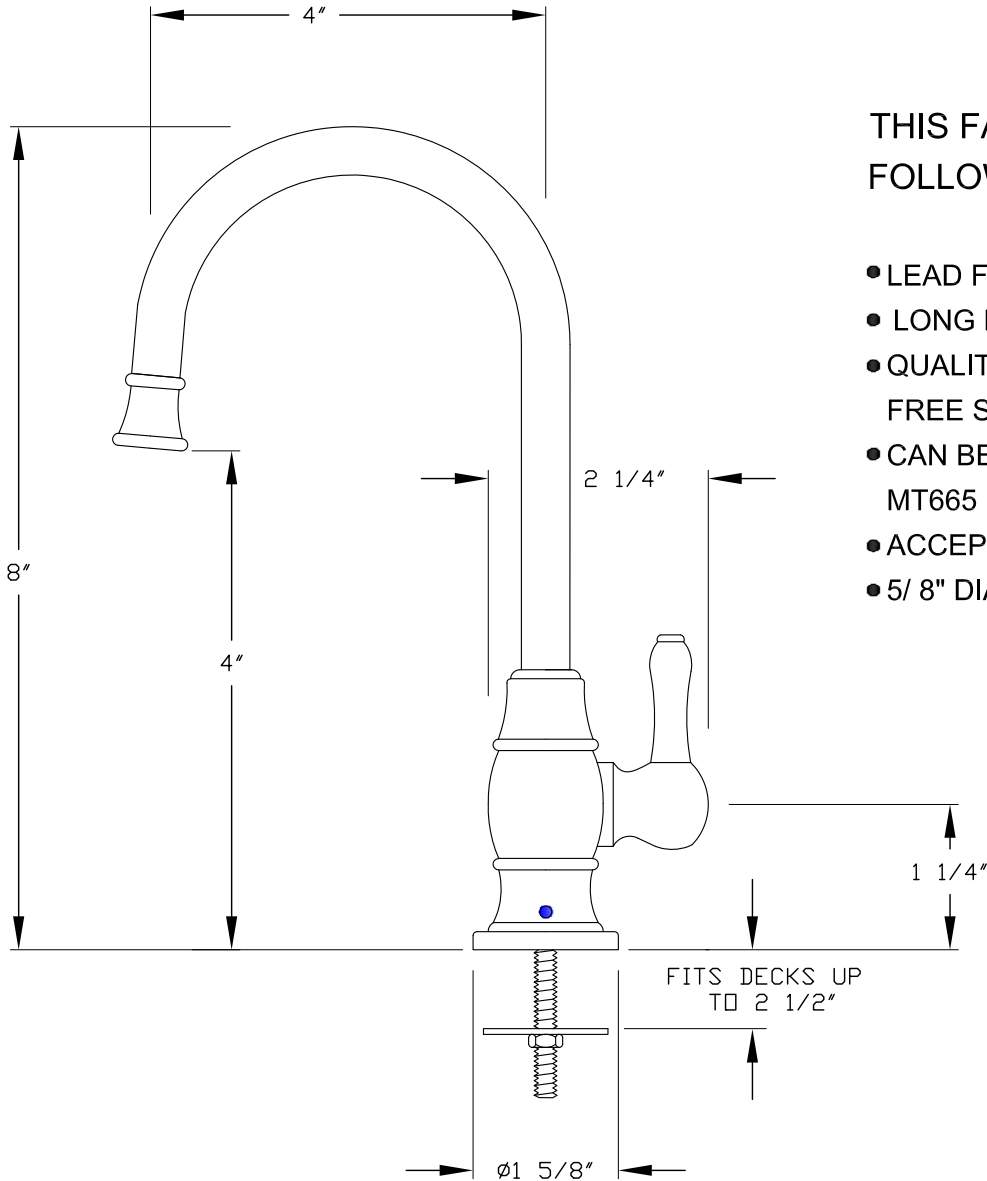

MT1853-NL

NO LEAD POINT OF USE DRINKING WATER DISPENSER

SPECIFICATION SHEET

THIS FAUCET OFFERS THE FOLLOWING FEATURES:

- LEAD FREE BRASS*
- LONG LIFE CERAMIC CARTRIDGE
- QUALITY CONSTRUCTION FOR TROUBLE FREE SERVICE
- CAN BE USED WITH MT660, MT662 OR MT665 FILTERS
- ACCEPTABLE WITH RO FILTERS
- 5/8" DIA MIN-1 1/2 DIA MAX HOLE IN DECK