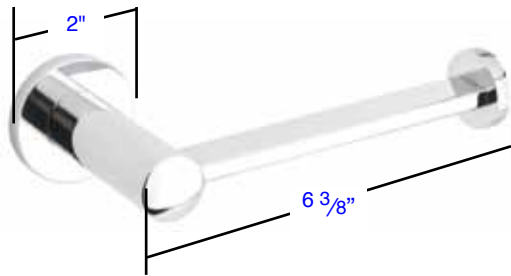

Modern Brass Towel Bar
18"(28021), 24"(28022), 30"(28023)

Bar Dia. : $5/16"$ x $3/4"$
Projection: $3 3/8"$

Small Disc Rosette

Modern Brass Paper Holder Bar Style (2804)

Bar Dia. : $5/16"$ x $3/4"$
Projection: $2 7/8"$

Modern Brass Double Hook
(2809)

Projection: $2 7/8"$

Modern Brass Towel Ring (2801)

Projection: $2 5/8"$

Thickness: $3/4"$
Width: $5/16"$