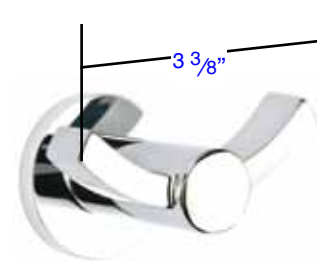

Modern Brass Towel Bar
18"(28021), 24"(28022), 30"(28023)

Bar Dia. : $5/16"$ x $3/4"$
Projection: $3 3/8"$

Small Disc Rosette

Modern Brass Paper Holder Bar Style (2804)

Bar Dia. : $5/16"$ x $3/4"$
Projection: $2 7/8"$

Modern Brass Double Hook
(2809)

Projection: $2 7/8"$

Modern Brass Towel Ring (2801)

Projection: $2 5/8"$

Thickness: $3/4"$
Width: $5/16"$