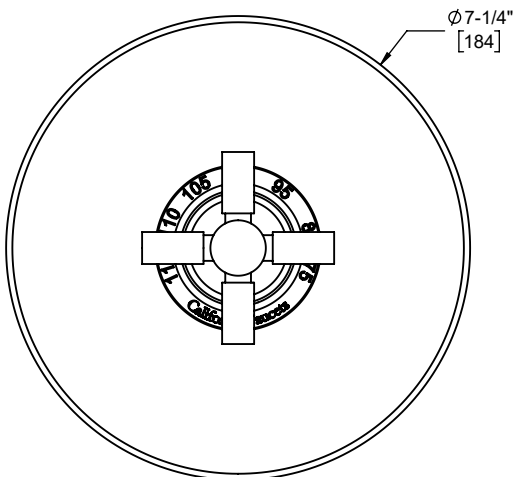

TO-THN-30K  
 TO-THN-30F  
 TO-THN-30T  
 TO-THN-30X  
 TO-THN-30XK  
 TO-THN-30XF  
 TO-THN-30XT

TO-THN-30K shown

**Codes/Standards Applicable**

Product meets or exceeds the following:

- ASME A112.18.1/CSA B125.1
- ASSE 1016
- ADA compliant (lever handles only)

TO-THN-30K front view

TO-THN-30K side view

TO-THN-30X front view

TO-THN-30X side view

Specifications subject to change without notice

Dimensions are inches, rounded to 1/16"  
[Dimensions in brackets are mm, rounded to 1mm]