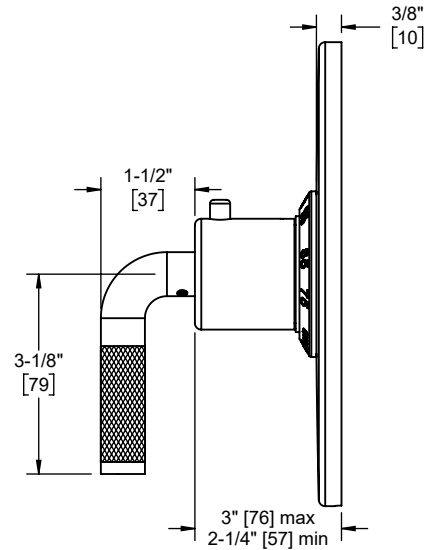

TO-THN-30K  
 TO-THN-30F  
 TO-THN-30T  
 TO-THN-30X  
 TO-THN-30XK  
 TO-THN-30XF  
 TO-THN-30XT

TO-THN-30K shown

**Codes/Standards Applicable**

Product meets or exceeds the following:

- ASME A112.18.1/CSA B125.1
- ASSE 1016
- ADA compliant (lever handles only)

TO-THN-30K front view

TO-THN-30K side view

TO-THN-30X front view

TO-THN-30X side view

Specifications subject to change without notice

Dimensions are inches, rounded to 1/16"  
[Dimensions in brackets are mm, rounded to 1mm]