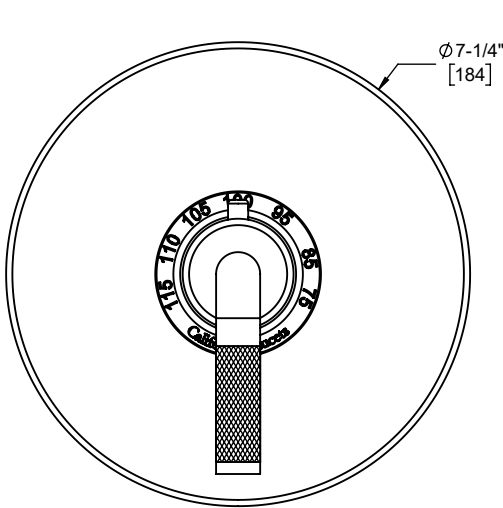

TO-THN-30K  
 TO-THN-30F  
 TO-THN-30T  
 TO-THN-30X  
 TO-THN-30XK  
 TO-THN-30XF  
 TO-THN-30XT

TO-THN-30K shown

**Codes/Standards Applicable**

Product meets or exceeds the following:

- ASME A112.18.1/CSA B125.1
- ASSE 1016
- ADA compliant (lever handles only)

TO-THN-30K front view

TO-THN-30K side view

TO-THN-30X front view

TO-THN-30X side view

Specifications subject to change without notice

Dimensions are inches, rounded to 1/16"  
[Dimensions in brackets are mm, rounded to 1mm]