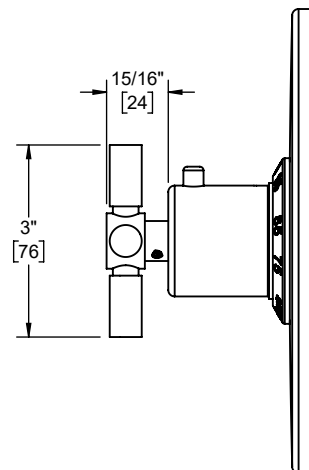

TO-THN-30K  
 TO-THN-30F  
 TO-THN-30T  
 TO-THN-30X  
 TO-THN-30XK  
 TO-THN-30XF  
 TO-THN-30XT

TO-THN-30K shown

**Codes/Standards Applicable**

Product meets or exceeds the following:

- ASME A112.18.1/CSA B125.1
- ASSE 1016
- ADA compliant (lever handles only)

TO-THN-30K front view

TO-THN-30K side view

TO-THN-30X front view

TO-THN-30X side view

Specifications subject to change without notice

Dimensions are inches, rounded to 1/16"  
[Dimensions in brackets are mm, rounded to 1mm]