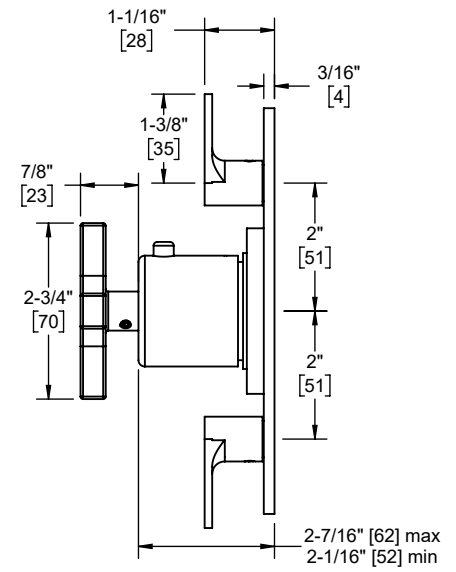

Codes/Standards Applicable

Product meets or exceeds the following:

- ASME A112.18.1/CSA B125.1
- ASSE 1016
- ADA compliant (lever handles only)

TO-THF2L-45 TO-THF2L-45X

TO-THF2L-45X shown

TO-THF2L-45X front view

TO-THF2L-45X side view

TO-THF2L-45 front view

TO-THF2L-45 side view

Specifications subject to change without notice

Dimensions are inches, rounded to 1/16"
[Dimensions in brackets are mm, rounded to 1mm]