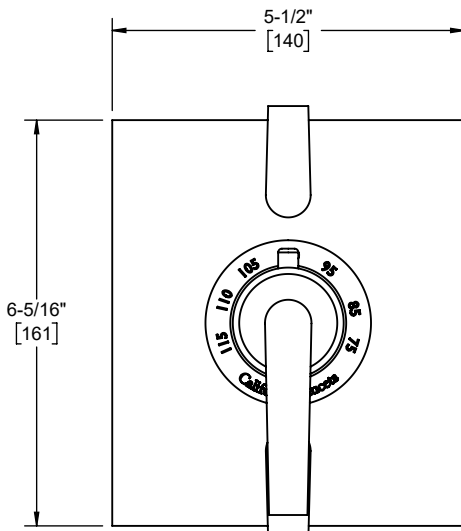

Codes/Standards Applicable

Product meets or exceeds the following:

- ASME A112.18.1/CSA B125.1
- ASSE 1016
- ADA compliant (lever handles only)

TO-THF2L-45 TO-THF2L-45X

TO-THF2L-45X shown

TO-THF2L-45X front view

TO-THF2L-45X side view

TO-THF2L-45 front view

TO-THF2L-45 side view

Specifications subject to change without notice

Dimensions are inches, rounded to 1/16"
[Dimensions in brackets are mm, rounded to 1mm]