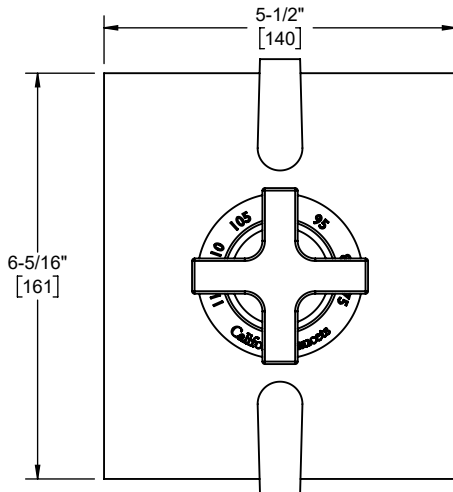

Codes/Standards Applicable

Product meets or exceeds the following:

- ASME A112.18.1/CSA B125.1
- ASSE 1016
- ADA compliant (lever handles only)

TO-THF2L-45 TO-THF2L-45X

TO-THF2L-45X shown

TO-THF2L-45X front view

TO-THF2L-45X side view

TO-THF2L-45 front view

TO-THF2L-45 side view

Specifications subject to change without notice

Dimensions are inches, rounded to 1/16"
[Dimensions in brackets are mm, rounded to 1mm]