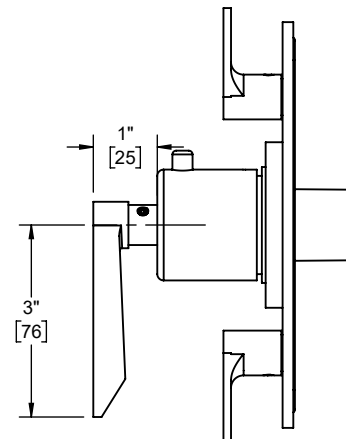

Codes/Standards Applicable

Product meets or exceeds the following:

- ASME A112.18.1/CSA B125.1
- ASSE 1016
- ADA compliant (lever handles only)

TO-THF2L-45 TO-THF2L-45X

TO-THF2L-45X shown

TO-THF2L-45X front view

TO-THF2L-45X side view

TO-THF2L-45 front view

TO-THF2L-45 side view

Specifications subject to change without notice

Dimensions are inches, rounded to 1/16"
[Dimensions in brackets are mm, rounded to 1mm]