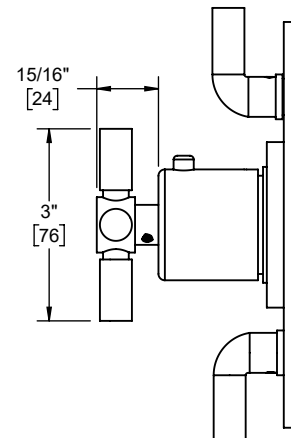

**Codes/Standards Applicable**

Product meets or exceeds the following:

- ASME A112.18.1/CSA B125.1
- ASSE 1016
- ADA compliant (lever handles only)

TO-THF2L-30K shown

- TO-THF2L-30K
- TO-THF2L-30F
- TO-THF2L-30T
- TO-THF2L-30X
- TO-THF2L-30XK
- TO-THF2L-30XF
- TO-THF2L-30XT

TO-THF2L-30K front view

TO-THF2L-30K side view

TO-THF2L-30X front view

TO-THF2L-30X side view

Specifications subject to change without notice

Dimensions are inches, rounded to 1/16"  
[Dimensions in brackets are mm, rounded to 1mm]