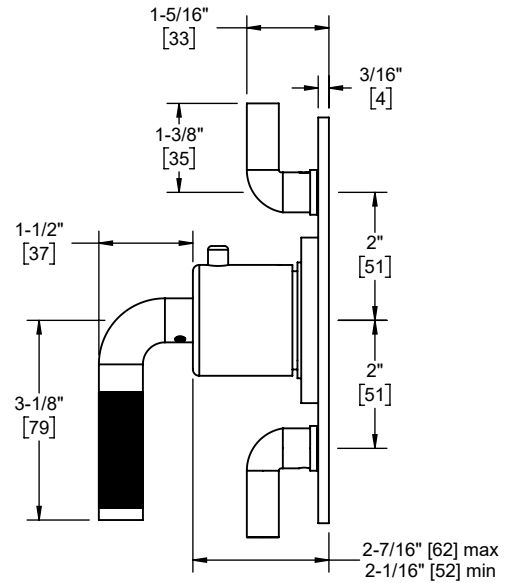

**Codes/Standards Applicable**

Product meets or exceeds the following:

- ASME A112.18.1/CSA B125.1
- ASSE 1016
- ADA compliant (lever handles only)

TO-THF2L-30K shown

- TO-THF2L-30K
- TO-THF2L-30F
- TO-THF2L-30T
- TO-THF2L-30X
- TO-THF2L-30XK
- TO-THF2L-30XF
- TO-THF2L-30XT

TO-THF2L-30K front view

TO-THF2L-30K side view

TO-THF2L-30X front view

TO-THF2L-30X side view

Specifications subject to change without notice

Dimensions are inches, rounded to 1/16"  
[Dimensions in brackets are mm, rounded to 1mm]