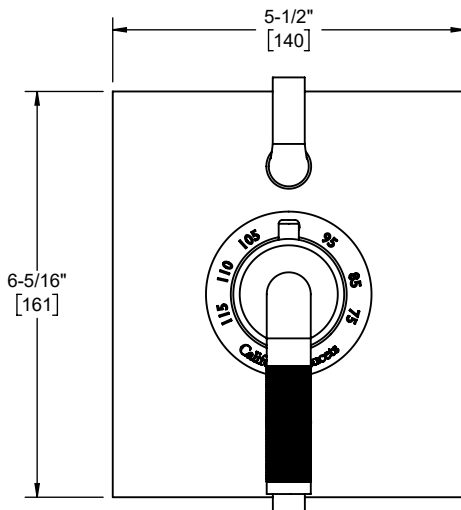

**Codes/Standards Applicable**

Product meets or exceeds the following:

- ASME A112.18.1/CSA B125.1
- ASSE 1016
- ADA compliant (lever handles only)

TO-THF2L-30K shown

- TO-THF2L-30K
- TO-THF2L-30F
- TO-THF2L-30T
- TO-THF2L-30X
- TO-THF2L-30XK
- TO-THF2L-30XF
- TO-THF2L-30XT

TO-THF2L-30K front view

TO-THF2L-30K side view

TO-THF2L-30X front view

TO-THF2L-30X side view

Specifications subject to change without notice

Dimensions are inches, rounded to 1/16"  
[Dimensions in brackets are mm, rounded to 1mm]