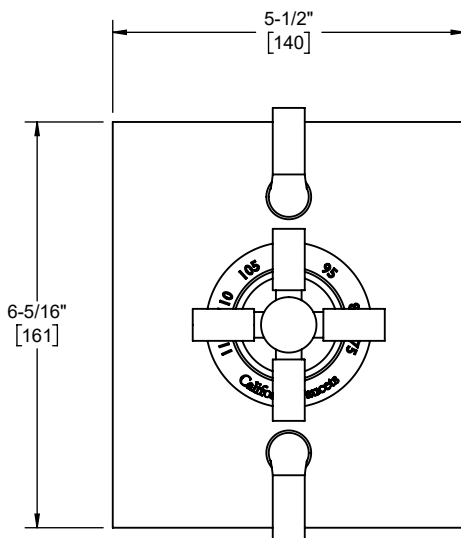

**Codes/Standards Applicable**

Product meets or exceeds the following:

- ASME A112.18.1/CSA B125.1
- ASSE 1016
- ADA compliant (lever handles only)

TO-THF2L-30K shown

- TO-THF2L-30K
- TO-THF2L-30F
- TO-THF2L-30T
- TO-THF2L-30X
- TO-THF2L-30XK
- TO-THF2L-30XF
- TO-THF2L-30XT

TO-THF2L-30K front view

TO-THF2L-30K side view

TO-THF2L-30X front view

TO-THF2L-30X side view

Specifications subject to change without notice

Dimensions are inches, rounded to 1/16"  
[Dimensions in brackets are mm, rounded to 1mm]