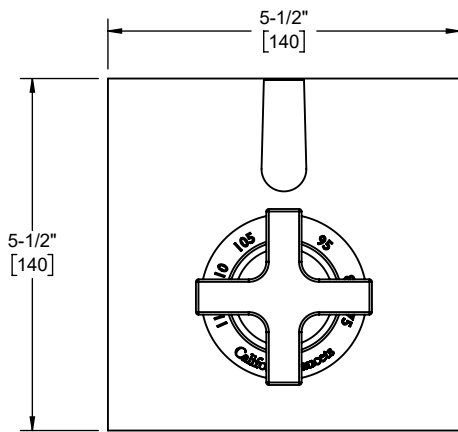

Codes/Standards Applicable

Product meets or exceeds the following:

- ASME A112.18.1/CSA B125.1
- ASSE 1016
- ADA compliant (lever handle only)

TO-THF1L-45 shown

TO-THF1L-45
TO-THF1L-45X

TO-THF1L-45X front view

TO-THF1L-45X side view

TO-THF1L-45 front view

TO-THF1L-45 side view

Specifications subject to change without notice

Dimensions are inches, rounded to 1/16"
[Dimensions in brackets are mm, rounded to 1mm]