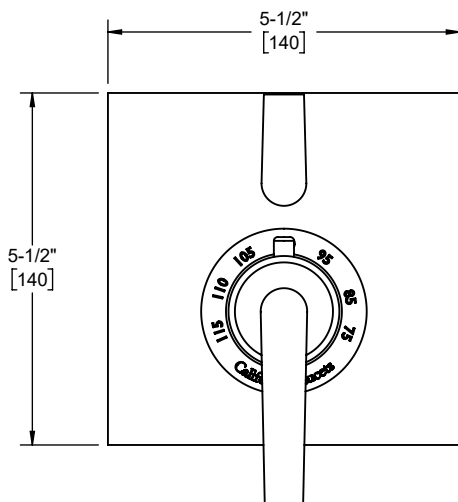

Codes/Standards Applicable

Product meets or exceeds the following:

- ASME A112.18.1/CSA B125.1
- ASSE 1016
- ADA compliant (lever handle only)

TO-THF1L-45 shown

TO-THF1L-45
TO-THF1L-45X

TO-THF1L-45X front view

TO-THF1L-45X side view

TO-THF1L-45 front view

TO-THF1L-45 side view

Specifications subject to change without notice

Dimensions are inches, rounded to 1/16"
[Dimensions in brackets are mm, rounded to 1mm]