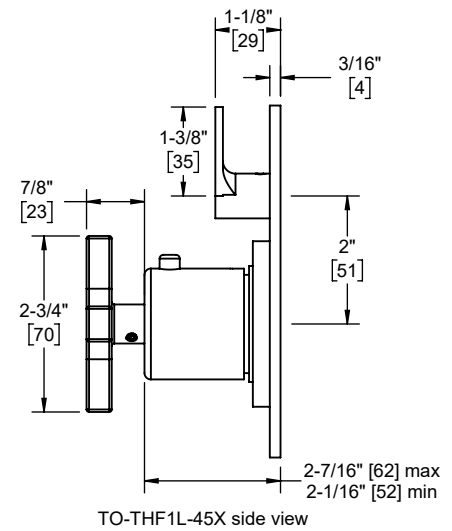

Codes/Standards Applicable

Product meets or exceeds the following:

- ASME A112.18.1/CSA B125.1
- ASSE 1016
- ADA compliant (lever handle only)

TO-THF1L-45 shown

TO-THF1L-45
TO-THF1L-45X

TO-THF1L-45X front view

TO-THF1L-45X side view

TO-THF1L-45 front view

TO-THF1L-45 side view

Specifications subject to change without notice

Dimensions are inches, rounded to 1/16"
[Dimensions in brackets are mm, rounded to 1mm]