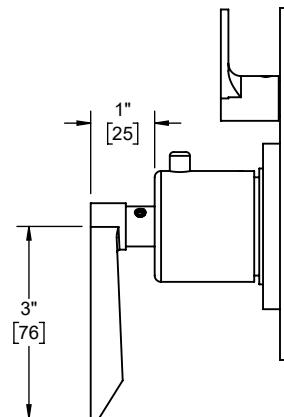

Codes/Standards Applicable

Product meets or exceeds the following:

- ASME A112.18.1/CSA B125.1
- ASSE 1016
- ADA compliant (lever handle only)

TO-THF1L-45 shown

TO-THF1L-45
TO-THF1L-45X

TO-THF1L-45X front view

TO-THF1L-45X side view

TO-THF1L-45 front view

TO-THF1L-45 side view

Specifications subject to change without notice

Dimensions are inches, rounded to 1/16"
[Dimensions in brackets are mm, rounded to 1mm]