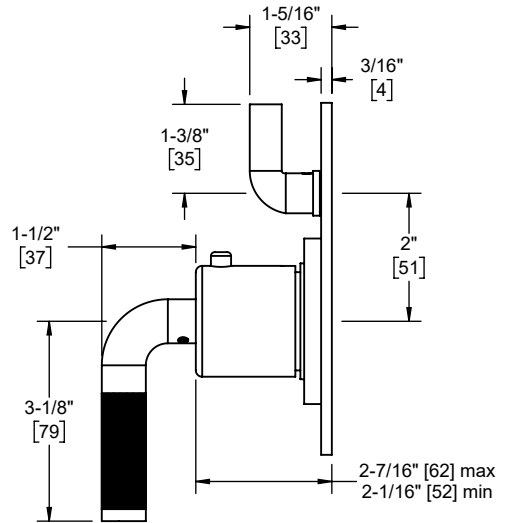

Codes/Standards Applicable

Product meets or exceeds the following:

- ASME A112.18.1/CSA B125.1
- ASSE 1016
- ADA compliant (lever handle only)

TO-THF1L-30K
 TO-THF1L-30F
 TO-THF1L-30T
 TO-THF1L-30X
 TO-THF1L-30XK
 TO-THF1L-30XF
 TO-THF1L-30XT

TO-THF1L-30K shown

TO-THF1L-30F front view

TO-THF1L-30F side view

TO-THF1L-30X front view

TO-THF1L-30X side view

Specifications subject to change without notice

Dimensions are inches, rounded to 1/16"
[Dimensions in brackets are mm, rounded to 1mm]