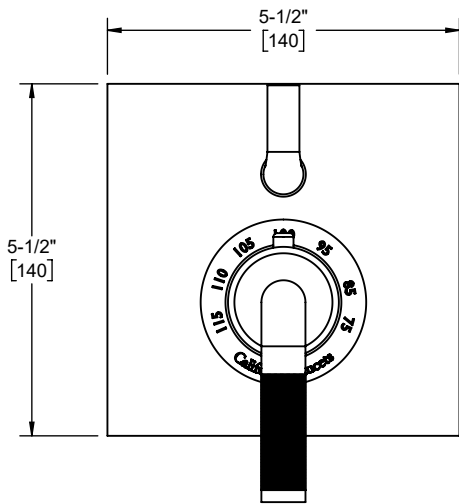

Codes/Standards Applicable

Product meets or exceeds the following:

- ASME A112.18.1/CSA B125.1
- ASSE 1016
- ADA compliant (lever handle only)

TO-THF1L-30K
 TO-THF1L-30F
 TO-THF1L-30T
 TO-THF1L-30X
 TO-THF1L-30XK
 TO-THF1L-30XF
 TO-THF1L-30XT

TO-THF1L-30K shown

TO-THF1L-30F front view

TO-THF1L-30F side view

TO-THF1L-30X front view

TO-THF1L-30X side view

Specifications subject to change without notice

Dimensions are inches, rounded to 1/16"
[Dimensions in brackets are mm, rounded to 1mm]