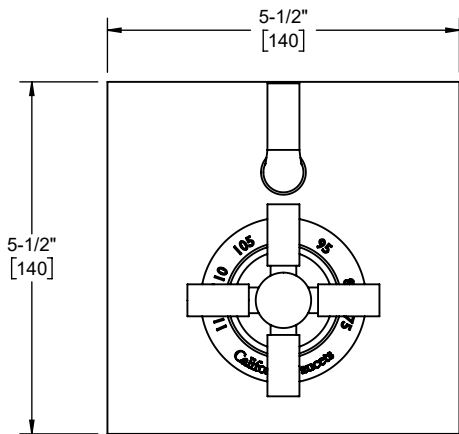

Codes/Standards Applicable

Product meets or exceeds the following:

- ASME A112.18.1/CSA B125.1
- ASSE 1016
- ADA compliant (lever handle only)

TO-THF1L-30K
 TO-THF1L-30F
 TO-THF1L-30T
 TO-THF1L-30X
 TO-THF1L-30XK
 TO-THF1L-30XF
 TO-THF1L-30XT

TO-THF1L-30K shown

TO-THF1L-30F front view

TO-THF1L-30F side view

TO-THF1L-30X front view

TO-THF1L-30X side view

Specifications subject to change without notice

Dimensions are inches, rounded to 1/16"
[Dimensions in brackets are mm, rounded to 1mm]