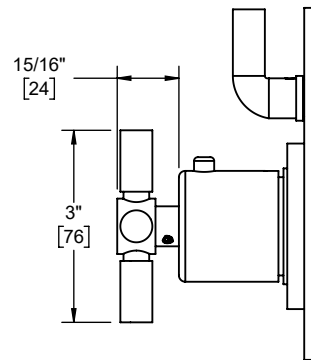

TO-THF1L-30K shown

TO-THF1L-30F front view

TO-THF1L-30F side view

TO-THF1L-30X front view

TO-THF1L-30X side view

Specifications subject to change without notice

Dimensions are inches, rounded to 1/16"
[Dimensions in brackets are mm, rounded to 1mm]