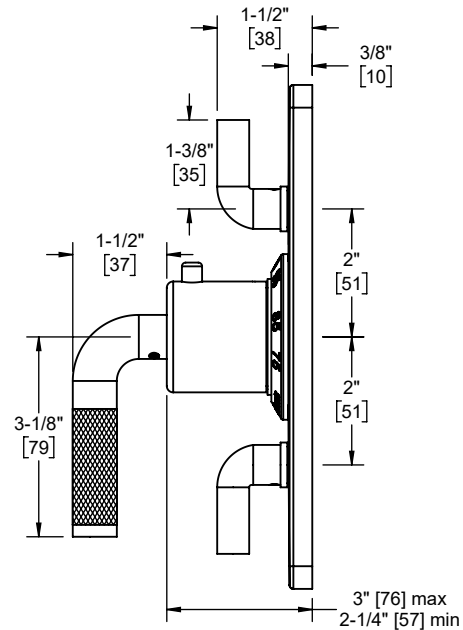

Codes/Standards Applicable

Product meets or exceeds the following:

- ASME A112.18.1/CSA B125.1
- ASSE 1016
- ADA compliant (lever handles only)

TO-TH2L-30K shown

- TO-THC2L-30K
- TO-THC2L-30F
- TO-THC2L-30T
- TO-THC2L-30X
- TO-THC2L-30XK
- TO-THC2L-30XF
- TO-THC2L-30XT

TO-THC2L-30K front view

TO-THC2L-30K side view

TO-THC2L-30X front view

TO-THC2L-30X side view

Specifications subject to change without notice

Dimensions are inches, rounded to 1/16"
[Dimensions in brackets are mm, rounded to 1mm]