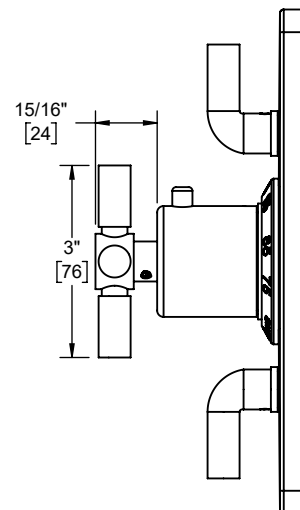

Codes/Standards Applicable

Product meets or exceeds the following:

- ASME A112.18.1/CSA B125.1
- ASSE 1016
- ADA compliant (lever handles only)

TO-TH2L-30K shown

- TO-THC2L-30K
- TO-THC2L-30F
- TO-THC2L-30T
- TO-THC2L-30X
- TO-THC2L-30XK
- TO-THC2L-30XF
- TO-THC2L-30XT

TO-THC2L-30K front view

TO-THC2L-30K side view

TO-THC2L-30X front view

TO-THC2L-30X side view

Specifications subject to change without notice

Dimensions are inches, rounded to 1/16"
[Dimensions in brackets are mm, rounded to 1mm]