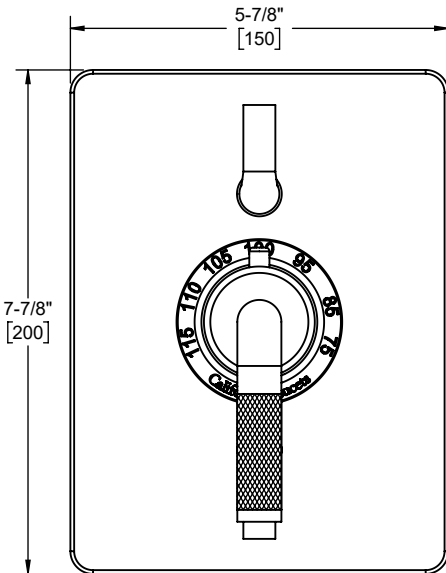

Codes/Standards Applicable

Product meets or exceeds the following:

- ASME A112.18.1/CSA B125.1
- ASSE 1016
- ADA compliant (lever handles only)

TO-TH2L-30K shown

- TO-THC2L-30K
- TO-THC2L-30F
- TO-THC2L-30T
- TO-THC2L-30X
- TO-THC2L-30XK
- TO-THC2L-30XF
- TO-THC2L-30XT

TO-THC2L-30K front view

TO-THC2L-30K side view

TO-THC2L-30X front view

TO-THC2L-30X side view

Specifications subject to change without notice

Dimensions are inches, rounded to 1/16"
[Dimensions in brackets are mm, rounded to 1mm]