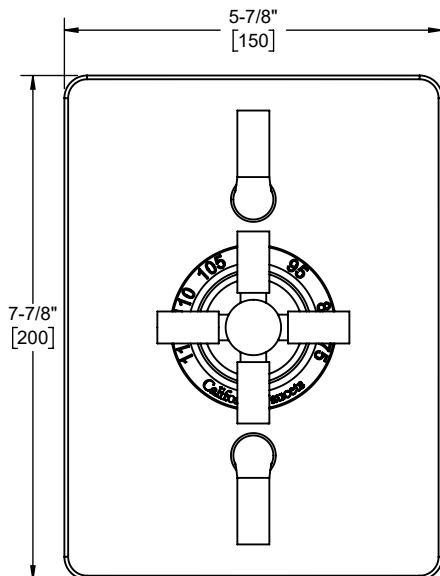

Codes/Standards Applicable

Product meets or exceeds the following:

- ASME A112.18.1/CSA B125.1
- ASSE 1016
- ADA compliant (lever handles only)

TO-TH2L-30K shown

- TO-THC2L-30K
- TO-THC2L-30F
- TO-THC2L-30T
- TO-THC2L-30X
- TO-THC2L-30XK
- TO-THC2L-30XF
- TO-THC2L-30XT

TO-THC2L-30K front view

TO-THC2L-30K side view

TO-THC2L-30X front view

TO-THC2L-30X side view

Specifications subject to change without notice

Dimensions are inches, rounded to 1/16"
[Dimensions in brackets are mm, rounded to 1mm]