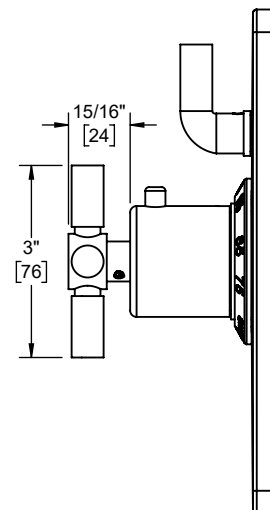

TO-THC1L-30K shown

TO-THC1L-30K front view

TO-THC1L-30K side view

TO-THC1L-30X front view

TO-THC1L-30X side view

Specifications subject to change without notice

Dimensions are inches, rounded to 1/16"
[Dimensions in brackets are mm, rounded to 1mm]