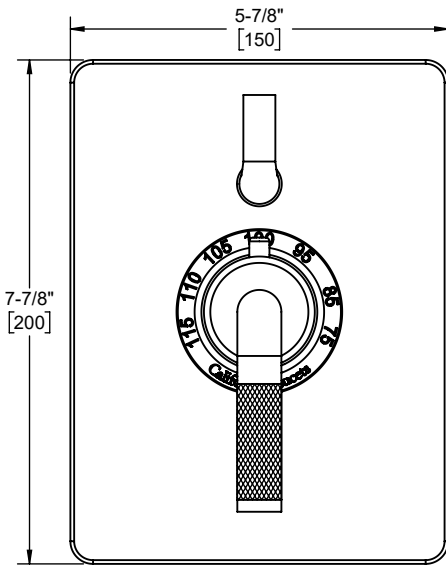

Codes/Standards Applicable

Product meets or exceeds the following:

- ASME A112.18.1/CSA B125.1
- ASSE 1016
- ADA compliant (lever handles only)

TO-THC1L-30K
 TO-THC1L-30F
 TO-THC1L-30T
 TO-THC1L-30X
 TO-THC1L-30XK
 TO-THC1L-30XF
 TO-THC1L-30XT

TO-THC1L-30K shown

TO-THC1L-30K front view

TO-THC1L-30K side view

TO-THC1L-30X front view

TO-THC1L-30X side view

Specifications subject to change without notice

Dimensions are inches, rounded to 1/16"
[Dimensions in brackets are mm, rounded to 1mm]