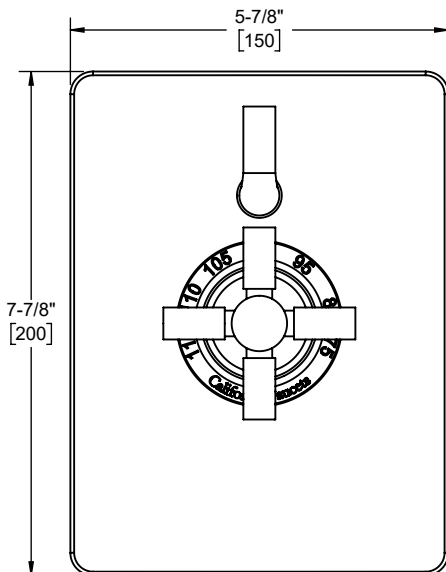

Codes/Standards Applicable

Product meets or exceeds the following:

- ASME A112.18.1/CSA B125.1
- ASSE 1016
- ADA compliant (lever handles only)

TO-THC1L-30K
 TO-THC1L-30F
 TO-THC1L-30T
 TO-THC1L-30X
 TO-THC1L-30XK
 TO-THC1L-30XF
 TO-THC1L-30XT

TO-THC1L-30K shown

TO-THC1L-30K front view

TO-THC1L-30K side view

TO-THC1L-30X front view

TO-THC1L-30X side view

Specifications subject to change without notice

Dimensions are inches, rounded to 1/16"
[Dimensions in brackets are mm, rounded to 1mm]