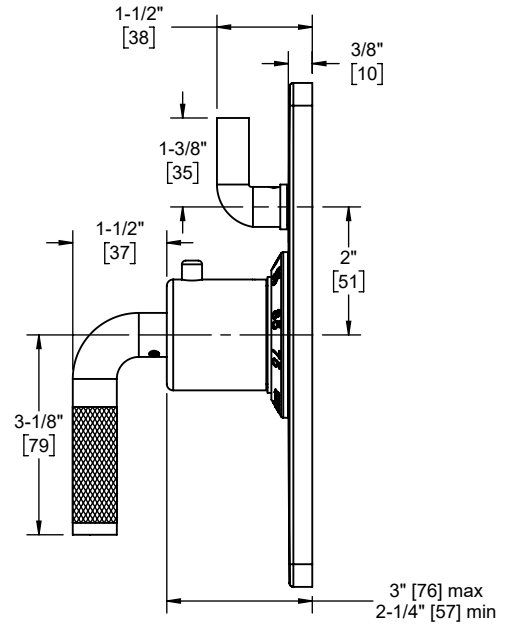

Codes/Standards Applicable

Product meets or exceeds the following:

- ASME A112.18.1/CSA B125.1
- ASSE 1016
- ADA compliant (lever handles only)

TO-THC1L-30K
 TO-THC1L-30F
 TO-THC1L-30T
 TO-THC1L-30X
 TO-THC1L-30XK
 TO-THC1L-30XF
 TO-THC1L-30XT

TO-THC1L-30K shown

TO-THC1L-30K front view

TO-THC1L-30K side view

TO-THC1L-30X front view

TO-THC1L-30X side view

Specifications subject to change without notice

Dimensions are inches, rounded to 1/16"
[Dimensions in brackets are mm, rounded to 1mm]