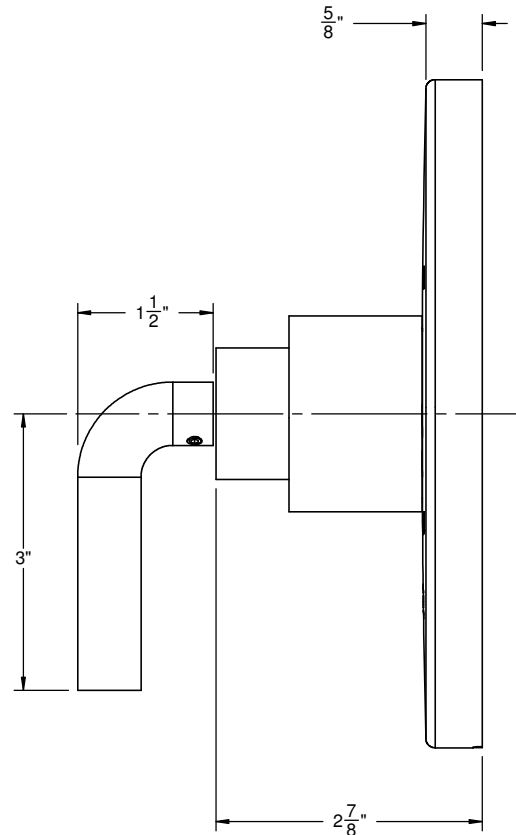

California Faucets®

Tamalpais™

1/2" PRESSURE BALANCE TRIM ONLY

Features

- Screwless faceplate
- 7-1/4" round faceplate
- Less head, arm, flange and spout
- Over 30 finishes including 15 PVD finishes

TO-PBL-74

Codes/Standards Applicable

Product meets or exceeds the following:

- ASME A112.18.1/CSA B125.1
- ASSE 1016
- ADA compliant

ALL DIMENSIONS SHOWN TO NEAREST 1/16"