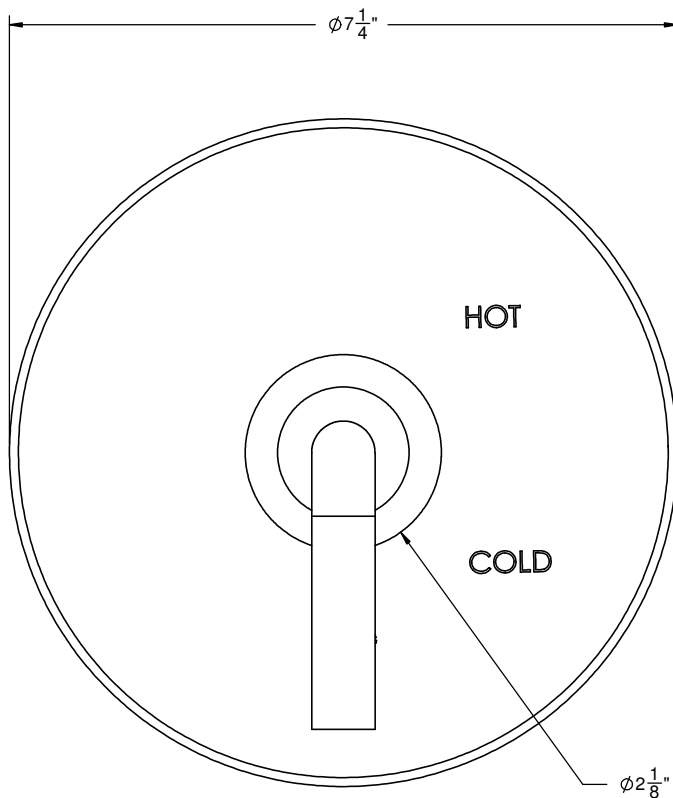

California Faucets®

Tamalpais™

1/2" PRESSURE BALANCE TRIM ONLY

Features

- Screwless faceplate
- 7-1/4" round faceplate
- Less head, arm, flange and spout
- Over 30 finishes including 15 PVD finishes

TO-PBL-74

Codes/Standards Applicable

Product meets or exceeds the following:

- ASME A112.18.1/CSA B125.1
- ASSE 1016
- ADA compliant

ALL DIMENSIONS SHOWN TO NEAREST 1/16"