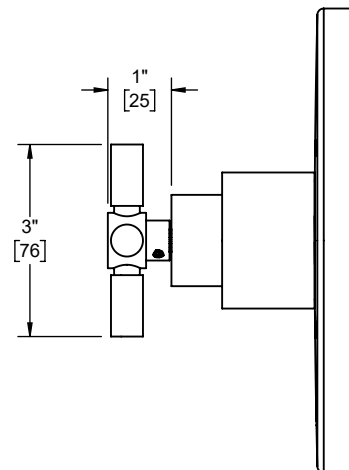

**Codes/Standards Applicable**

Product meets or exceeds the following:

- ASME A112.18.1/CSA B125.1
- ASSE 1016
- ADA compliant (lever handle only)

TO-PBL-30F shown

- TO-PBL-30F
- TO-PBL-30K
- TO-PBL-30T
- TO-PBL-30X
- TO-PBL-30XF
- TO-PBL-30XK
- TO-PBL-30XT

TO-PBL-30K front view

TO-PBL-30K side view

TO-PBL-30X front view

TO-PBL-30X side view

Specifications subject to change without notice

Dimensions are inches, rounded to 1/16"  
[Dimensions in brackets are mm, rounded to 1mm]