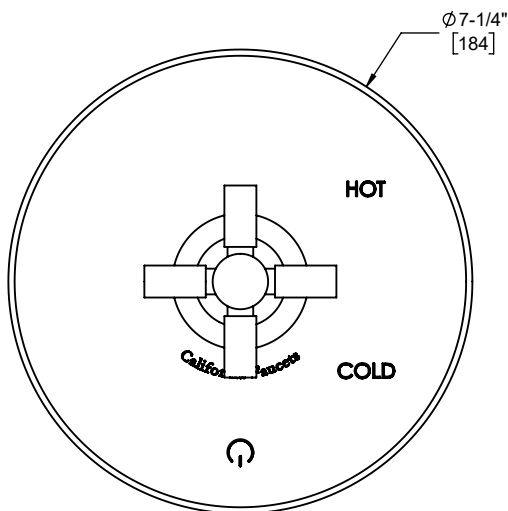

California Faucets®

**Descanso®**

Pressure Balance Trim Only

**Features**

- 25+ artisan finishes including 12 PVD finishes
- For shower only
- For tub/shower, requires diverter tub spout
- Screwless faceplate

**Codes/Standards Applicable**

Product meets or exceeds the following:

- ASME A112.18.1/CSA B125.1
- ASSE 1016
- ADA compliant (lever handle only)

TO-PBL-30F shown

- TO-PBL-30F
- TO-PBL-30K
- TO-PBL-30T
- TO-PBL-30X
- TO-PBL-30XF
- TO-PBL-30XK
- TO-PBL-30XT

TO-PBL-30K front view

TO-PBL-30K side view

TO-PBL-30X front view

TO-PBL-30X side view

Specifications subject to change without notice

Dimensions are inches, rounded to 1/16"  
[Dimensions in brackets are mm, rounded to 1mm]