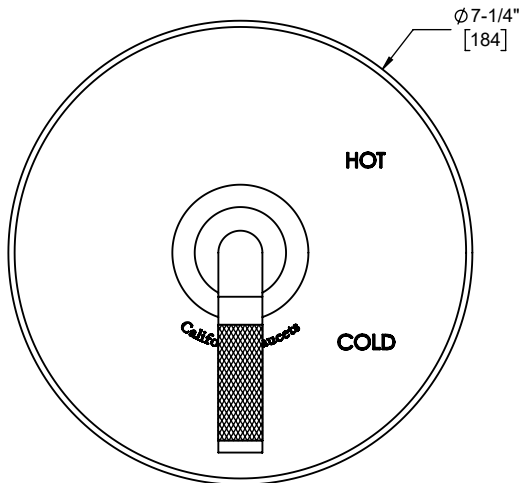

California Faucets®

**Descanso®**

Pressure Balance Trim Only

**Features**

- 25+ artisan finishes including 12 PVD finishes
- For shower only
- For tub/shower, requires diverter tub spout
- Screwless faceplate

**Codes/Standards Applicable**

Product meets or exceeds the following:

- ASME A112.18.1/CSA B125.1
- ASSE 1016
- ADA compliant (lever handle only)

TO-PBL-30F shown

- TO-PBL-30F
- TO-PBL-30K
- TO-PBL-30T
- TO-PBL-30X
- TO-PBL-30XF
- TO-PBL-30XK
- TO-PBL-30XT

TO-PBL-30K front view

TO-PBL-30K side view

TO-PBL-30X front view

TO-PBL-30X side view

Specifications subject to change without notice

Dimensions are inches, rounded to 1/16"  
[Dimensions in brackets are mm, rounded to 1mm]