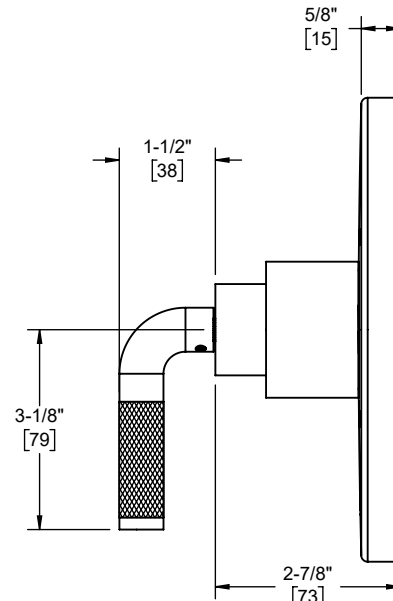

**Codes/Standards Applicable**

Product meets or exceeds the following:

- ASME A112.18.1/CSA B125.1
- ASSE 1016
- ADA compliant (lever handle only)

TO-PBL-30F shown

- TO-PBL-30F
- TO-PBL-30K
- TO-PBL-30T
- TO-PBL-30X
- TO-PBL-30XF
- TO-PBL-30XK
- TO-PBL-30XT

TO-PBL-30K front view

TO-PBL-30K side view

TO-PBL-30X front view

TO-PBL-30X side view

Specifications subject to change without notice

Dimensions are inches, rounded to 1/16"  
[Dimensions in brackets are mm, rounded to 1mm]