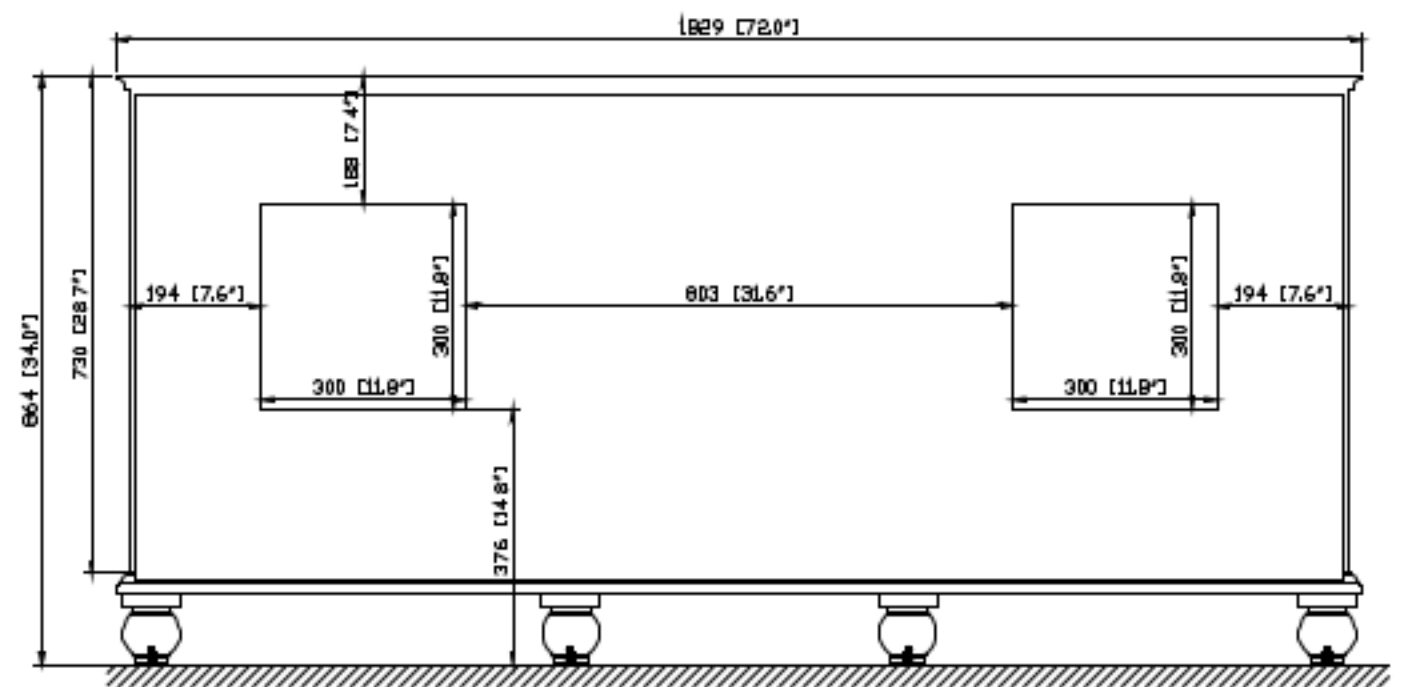

- Charcoal Glaze
- French White

Nominal Dimension

- 72W x 21D x 34H (inches)

Related Items

Mirror	THOMPSON-M24-CL	THOMPSON-M24-FW	
	THOMPSON-M28-CL	THOMPSON-M28-FW	
Vanity Top	SUT73BK	SUT73GB	SUT73CW
	SUT73BK-R	SUT73GB-R	SUT73CW-R
Sink	CUM18WT	CUM18LN	CUM20WT-R
Linen Tower	THOMPSON-LT24-CL	THOMPSON-LT24-FW	

Product Diagrams

Front

Back

Side

Top