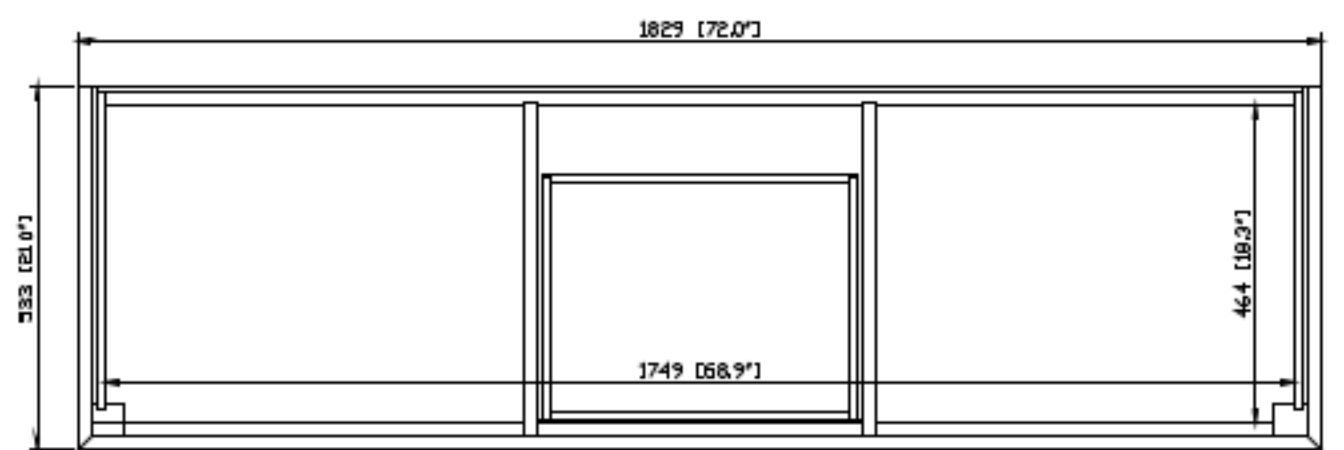

- Charcoal Glaze
- French White

Nominal Dimension

- 72W x 21D x 34H (inches)

Related Items

Mirror	THOMPSON-M24-CL	THOMPSON-M24-FW	
	THOMPSON-M28-CL	THOMPSON-M28-FW	
Vanity Top	SUT73BK	SUT73GB	SUT73CW
	SUT73BK-R	SUT73GB-R	SUT73CW-R
Sink	CUM18WT	CUM18LN	CUM20WT-R
Linen Tower	THOMPSON-LT24-CL	THOMPSON-LT24-FW	

Product Diagrams

Front

Back

Side

Top