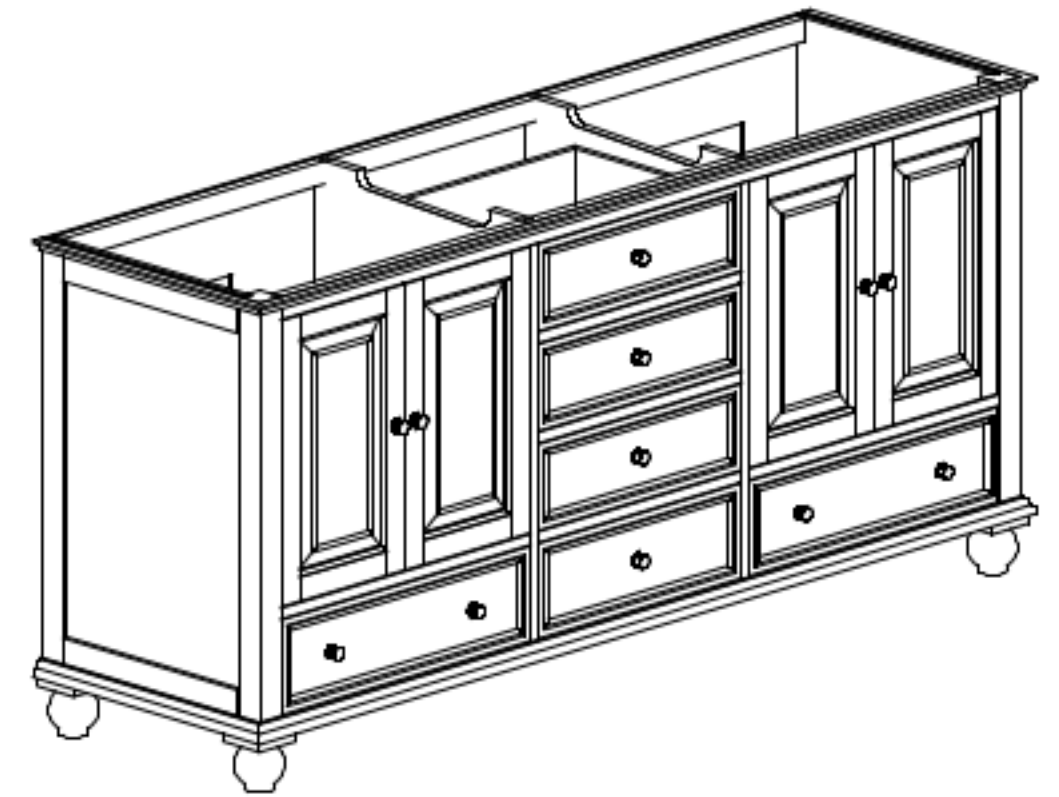

Avanity

THOMPSON-V72-CL
THOMPSON-V72-FW

Features

- Solid poplar frame, plywood drawer and MDF
- 4 soft-close doors
- 5 soft-close drawers
- Black bronze finish hardware
- Adjustable height levelers

Colors / Finishes

- Charcoal Glaze
- French White

Nominal Dimension

- 72W x 21D x 34H (inches)

Related Items

Mirror	THOMPSON-M24-CL	THOMPSON-M24-FW	
	THOMPSON-M28-CL	THOMPSON-M28-FW	
Vanity Top	SUT73BK	SUT73GB	SUT73CW
	SUT73BK-R	SUT73GB-R	SUT73CW-R
Sink	CUM18WT	CUM18LN	CUM20WT-R
Linen Tower	THOMPSON-LT24-CL	THOMPSON-LT24-FW	

Product Diagrams

Front

Back

Side

Top