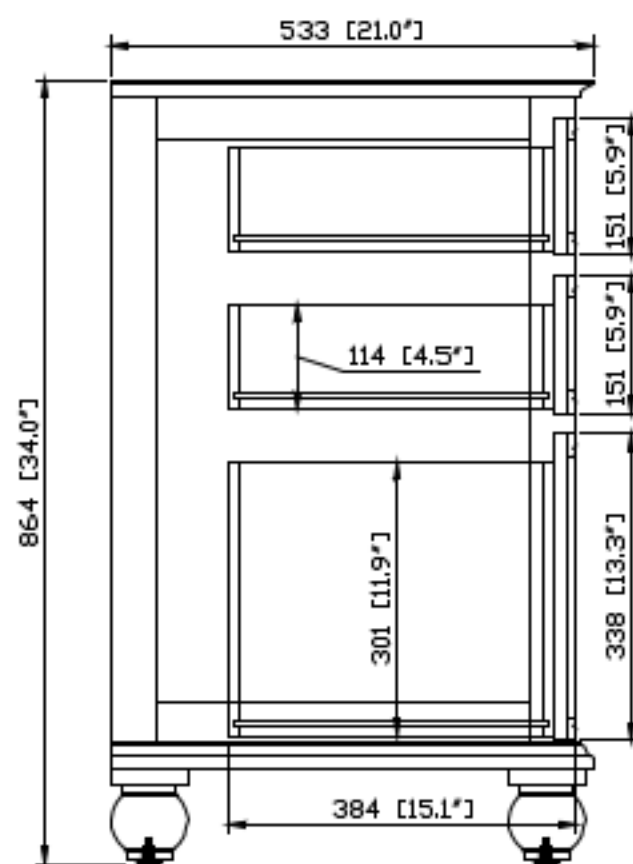

- Charcoal Glaze
- French White

Nominal Dimension

- 72W x 21D x 34H (inches)

Related Items

Mirror	THOMPSON-M24-CL	THOMPSON-M24-FW	
	THOMPSON-M28-CL	THOMPSON-M28-FW	
Vanity Top	SUT73BK	SUT73GB	SUT73CW
	SUT73BK-R	SUT73GB-R	SUT73CW-R
Sink	CUM18WT	CUM18LN	CUM20WT-R
Linen Tower	THOMPSON-LT24-CL	THOMPSON-LT24-FW	

Product Diagrams

Front

Back

Side

Top