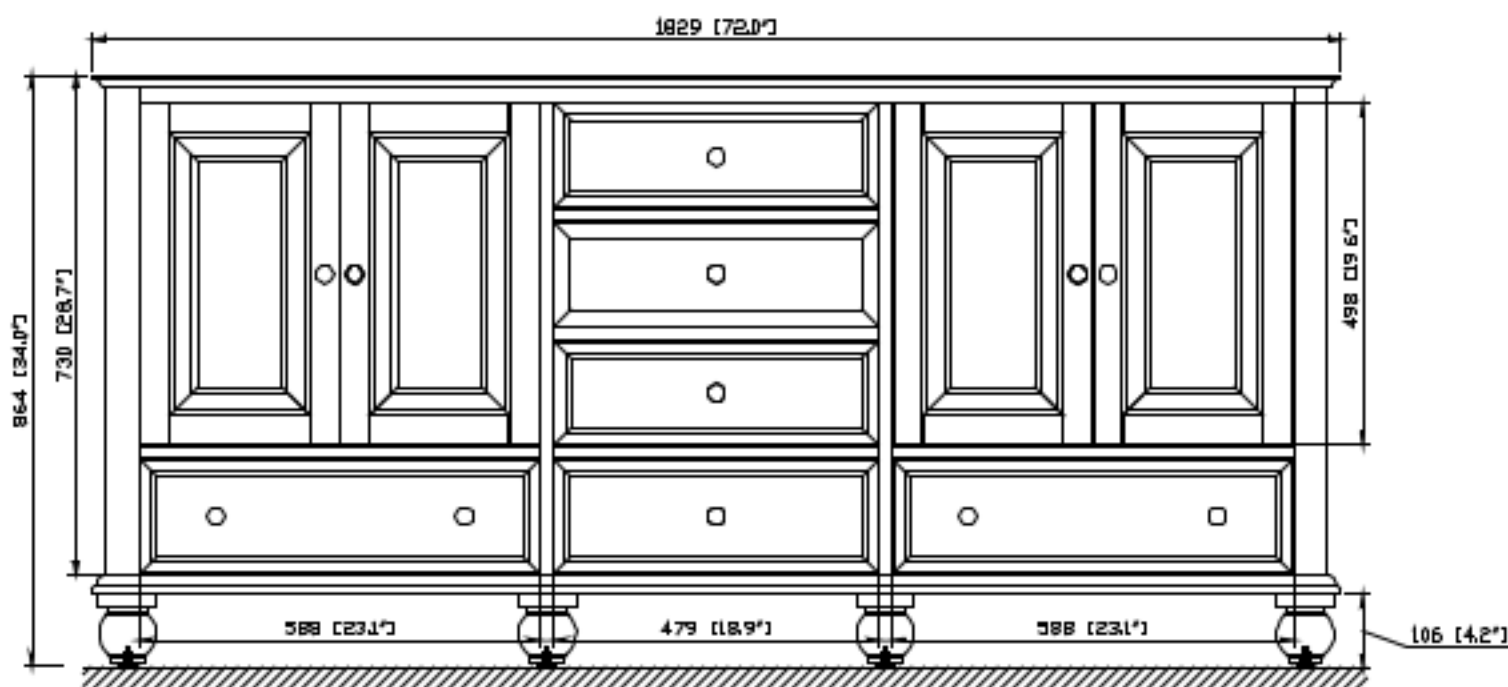

- Charcoal Glaze
- French White

Nominal Dimension

- 72W x 21D x 34H (inches)

Related Items

Mirror	THOMPSON-M24-CL	THOMPSON-M24-FW	
	THOMPSON-M28-CL	THOMPSON-M28-FW	
Vanity Top	SUT73BK	SUT73GB	SUT73CW
	SUT73BK-R	SUT73GB-R	SUT73CW-R
Sink	CUM18WT	CUM18LN	CUM20WT-R
Linen Tower	THOMPSON-LT24-CL	THOMPSON-LT24-FW	

Product Diagrams

Front

Back

Side

Top