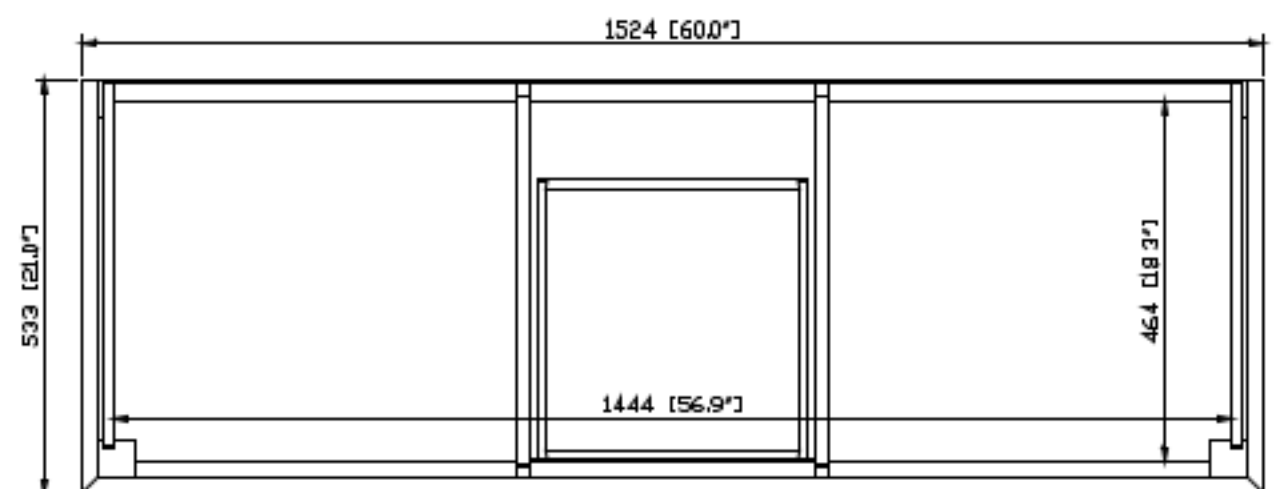

- Charcoal Glaze
- French White

Nominal Dimension

- 60W x 21D x 34H (inches)

Related Items

Mirror	THOMPSON-M24-CL	THOMPSON-M24-FW	
	THOMPSON-M28-CL	THOMPSON-M28-FW	
Vanity Top	SUT60BK	SUT60GB	SUT60CW
	SUT60BK-R	SUT60GB-R	SUT60CW-R
Sink	CUM18WT	CUM18LN	CUM20WT-R
Linen Tower	THOMPSON-LT24-CL	THOMPSON-LT24-FW	

Product Diagrams

Front

Back

Side

Top