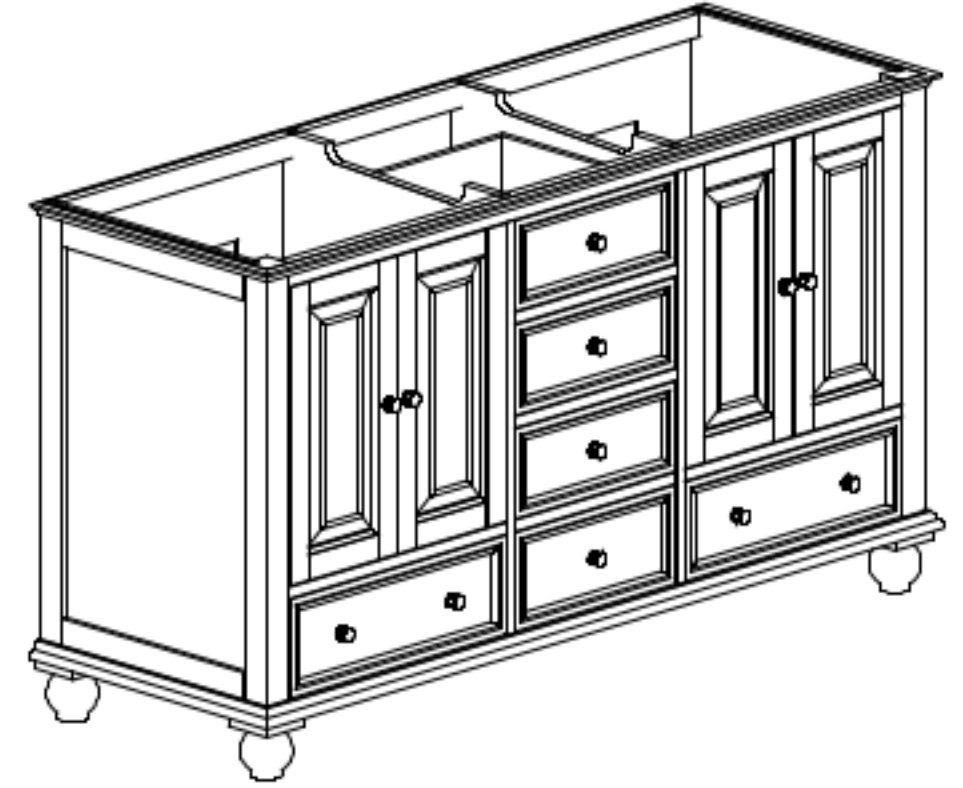

Avanity

THOMPSON-V60-CL
THOMPSON-V60-FW

Features

- Solid poplar frame, plywood drawer and MDF
- 4 soft-close doors
- 5 soft-close drawers
- Black bronze finish hardware
- Adjustable height levelers

Colors / Finishes

- Charcoal Glaze
- French White

Nominal Dimension

- 60W x 21D x 34H (inches)

Related Items

Mirror	THOMPSON-M24-CL	THOMPSON-M24-FW	
	THOMPSON-M28-CL	THOMPSON-M28-FW	
Vanity Top	SUT60BK	SUT60GB	SUT60CW
	SUT60BK-R	SUT60GB-R	SUT60CW-R
Sink	CUM18WT	CUM18LN	CUM20WT-R
Linen Tower	THOMPSON-LT24-CL	THOMPSON-LT24-FW	

Product Diagrams

Front

Back

Side

Top