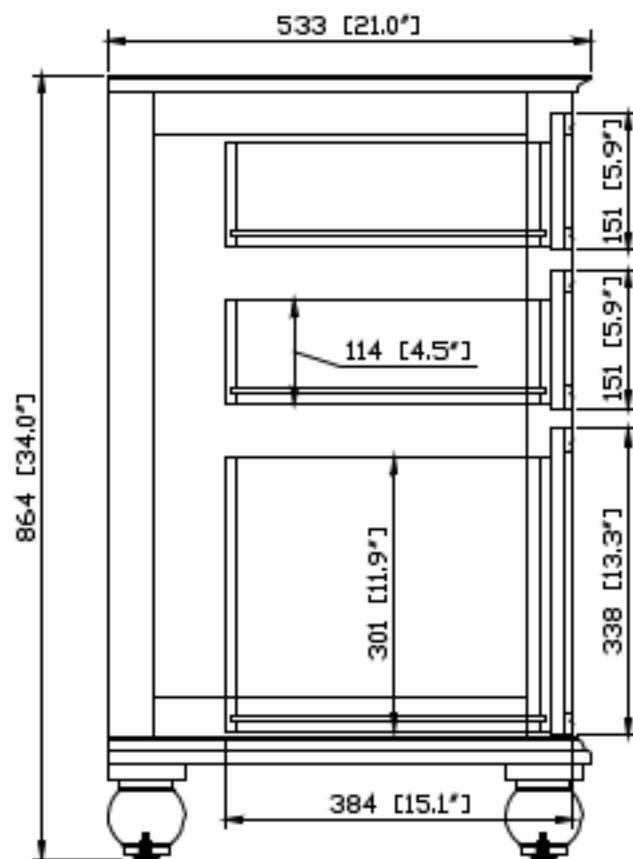

Avanity

THOMPSON-V60-CL
THOMPSON-V60-FW

Features

- Solid poplar frame, plywood drawer and MDF
- 4 soft-close doors
- 5 soft-close drawers
- Black bronze finish hardware
- Adjustable height levelers

Colors / Finishes

- Charcoal Glaze
- French White

Nominal Dimension

- 60W x 21D x 34H (inches)

Related Items

Mirror	THOMPSON-M24-CL	THOMPSON-M24-FW	
	THOMPSON-M28-CL	THOMPSON-M28-FW	
Vanity Top	SUT60BK	SUT60GB	SUT60CW
	SUT60BK-R	SUT60GB-R	SUT60CW-R
Sink	CUM18WT	CUM18LN	CUM20WT-R
Linen Tower	THOMPSON-LT24-CL	THOMPSON-LT24-FW	

Product Diagrams

Front

Back

Side

Top