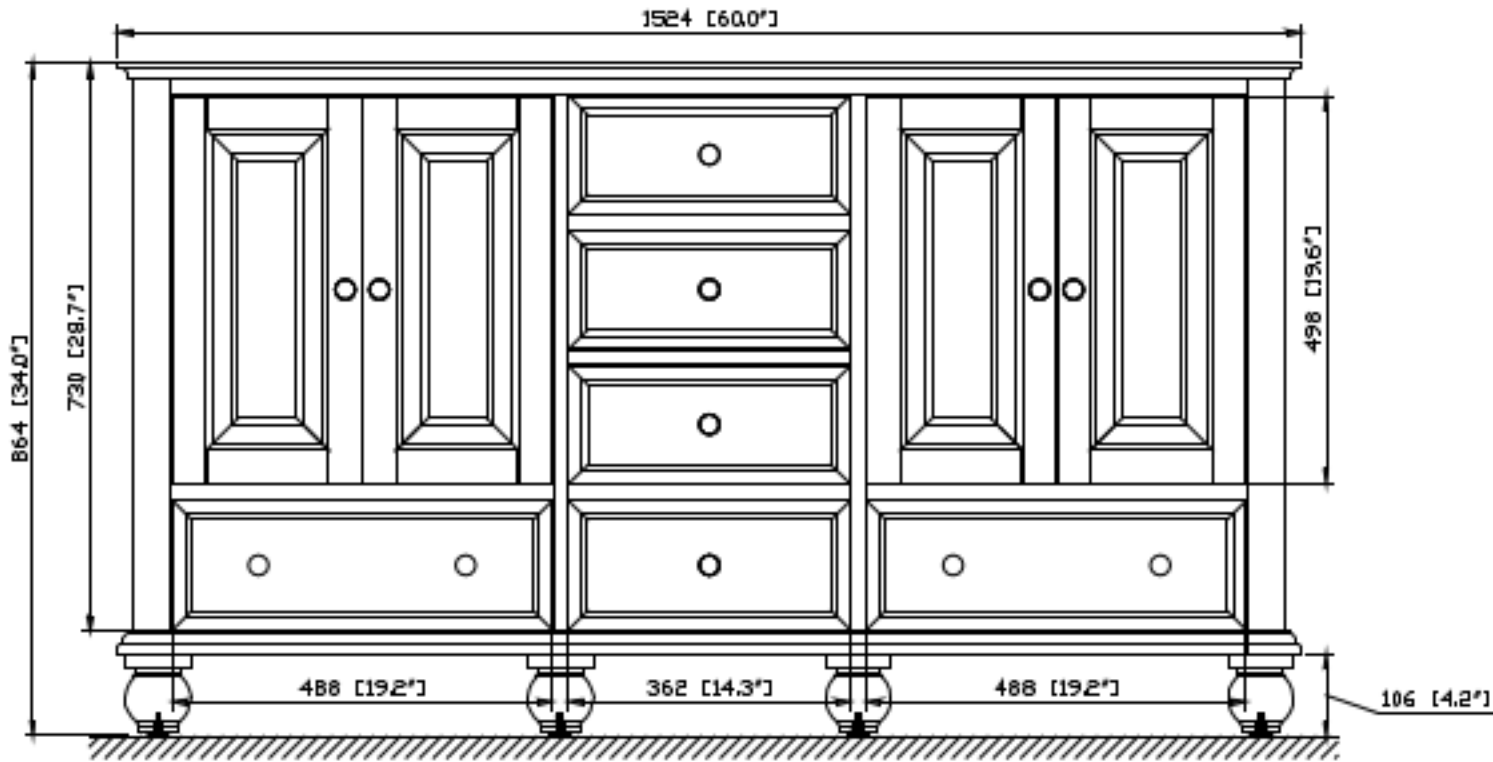

- Charcoal Glaze
- French White

Nominal Dimension

- 60W x 21D x 34H (inches)

Related Items

Mirror	THOMPSON-M24-CL	THOMPSON-M24-FW	
	THOMPSON-M28-CL	THOMPSON-M28-FW	
Vanity Top	SUT60BK	SUT60GB	SUT60CW
	SUT60BK-R	SUT60GB-R	SUT60CW-R
Sink	CUM18WT	CUM18LN	CUM20WT-R
Linen Tower	THOMPSON-LT24-CL	THOMPSON-LT24-FW	

Product Diagrams

Front

Back

Side

Top