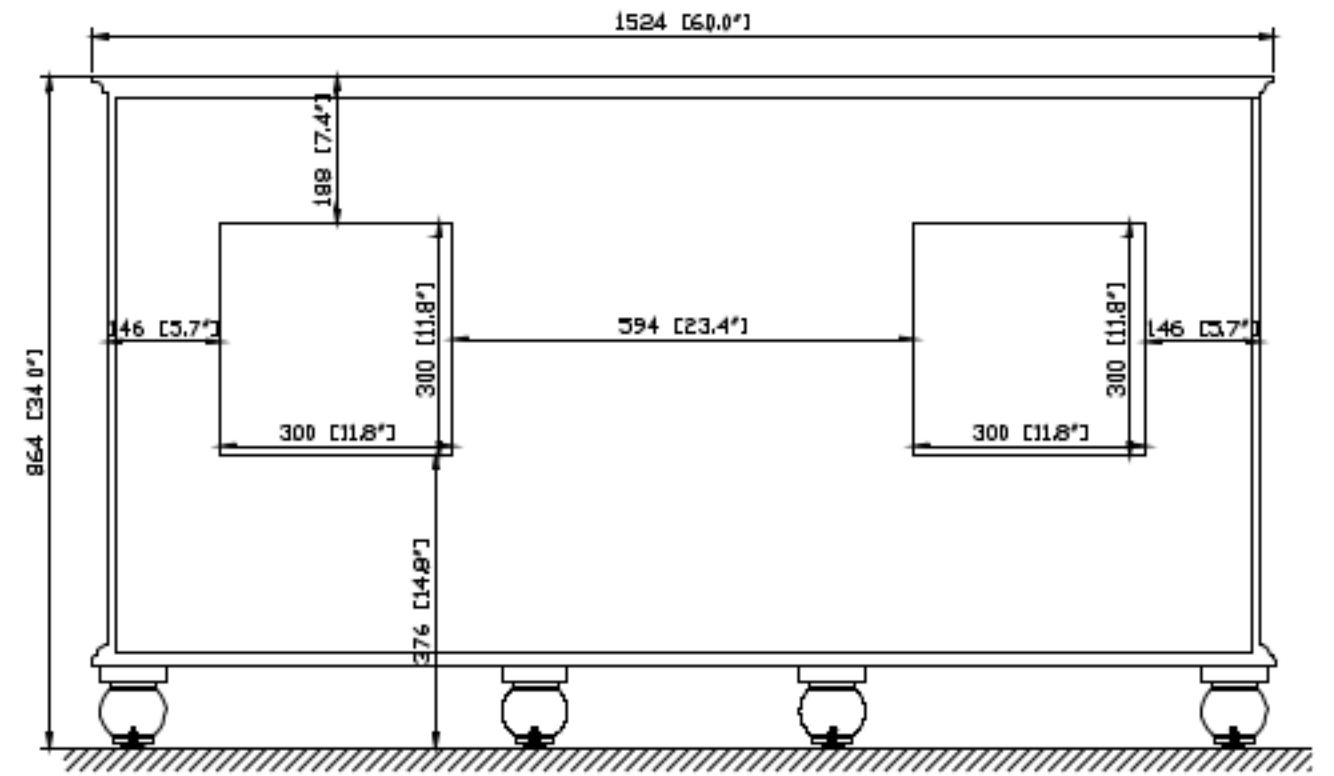

- Charcoal Glaze
- French White

Nominal Dimension

- 60W x 21D x 34H (inches)

Related Items

Mirror	THOMPSON-M24-CL	THOMPSON-M24-FW	
	THOMPSON-M28-CL	THOMPSON-M28-FW	
Vanity Top	SUT60BK	SUT60GB	SUT60CW
	SUT60BK-R	SUT60GB-R	SUT60CW-R
Sink	CUM18WT	CUM18LN	CUM20WT-R
Linen Tower	THOMPSON-LT24-CL	THOMPSON-LT24-FW	

Product Diagrams

Front

Back

Side

Top