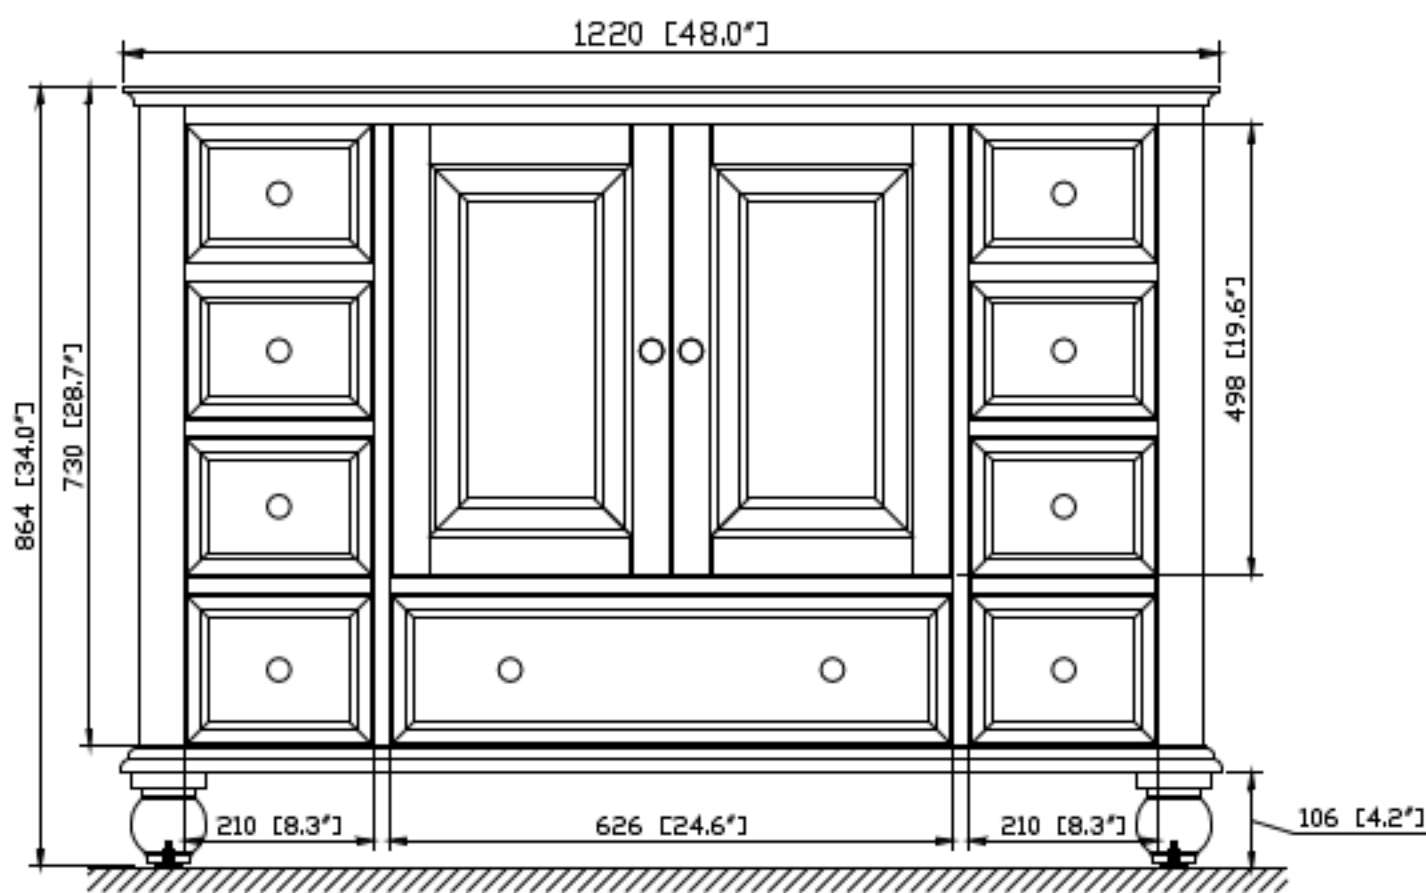

Product Diagrams

Front