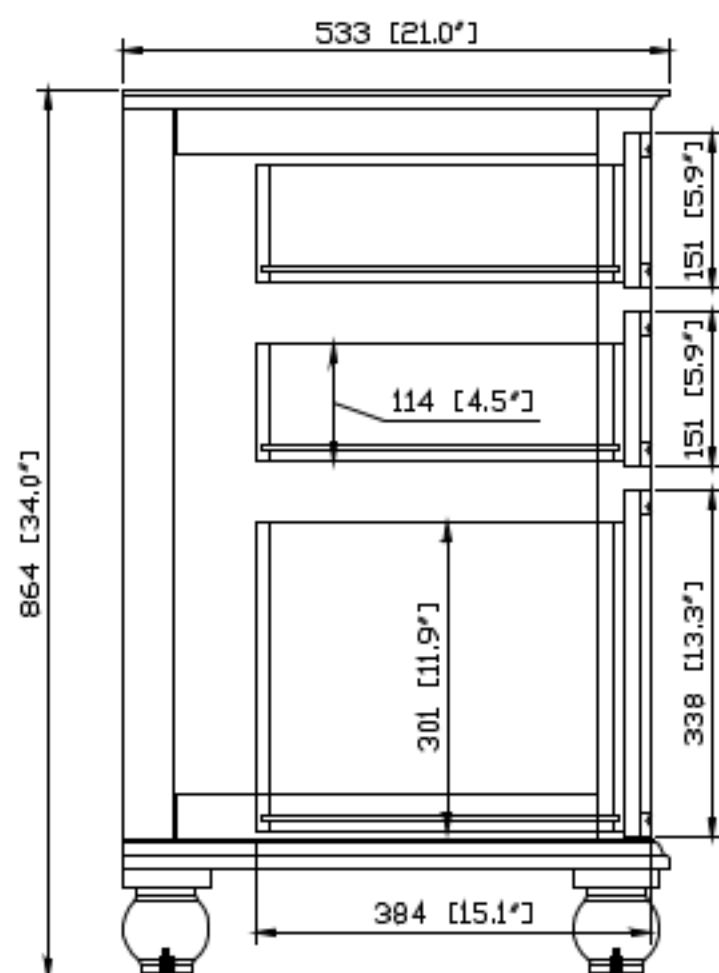

## Nominal Dimension

- 48W x 21D x 34H (inches)

## Related Items

Mirror	THOMPSON-M24-CL	THOMPSON-M24-FW	
	THOMPSON-M28-CL	THOMPSON-M28-FW	
Vanity Top	SUT49BK	SUT49GB	SUT49CW
	SUT49BK-R	SUT49GB-R	SUT49CW-R
Sink	CUM18WT	CUM18LN	CUM20WT-R
Linen Tower	THOMPSON-LT24-CL	THOMPSON-LT24-FW	

## Product Diagrams

Front

Back

Side

Top