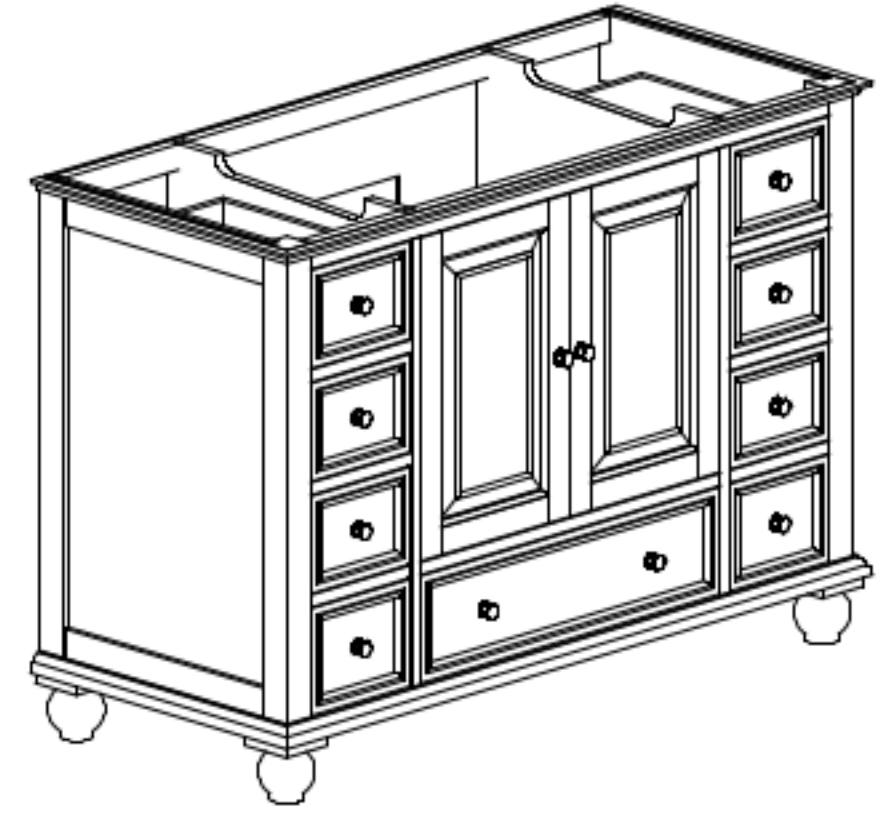

## Features

- Solid poplar frame, plywood drawer and MDF
- 2 soft-close doors
- 7 soft-close drawers
- Black bronze finish hardware
- Adjustable height levelers

## Nominal Dimension

- 48W x 21D x 34H (inches)