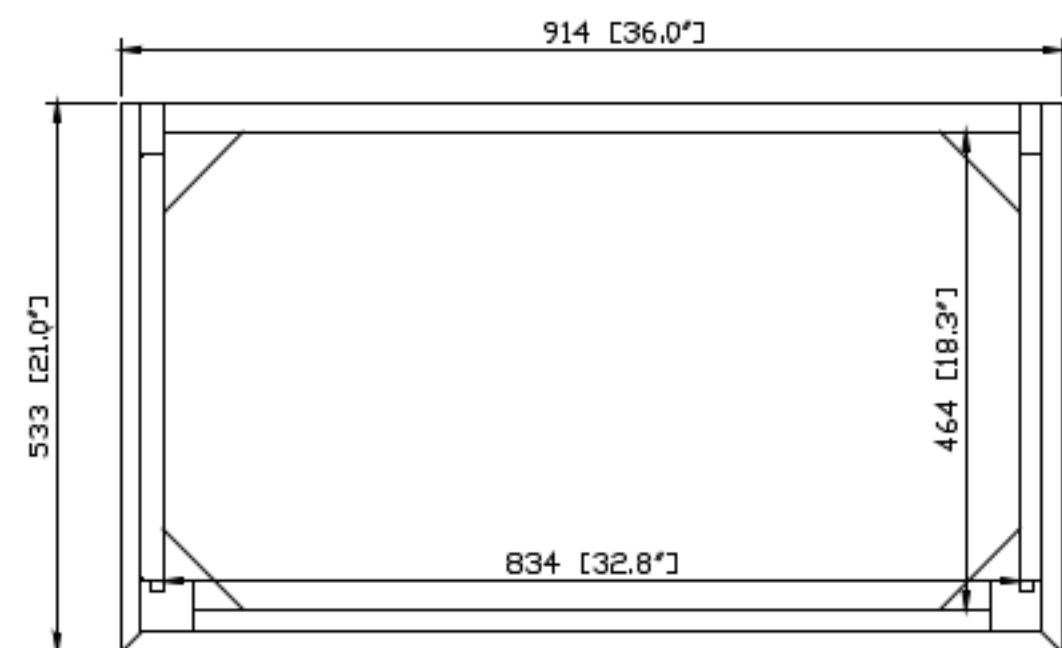

## Nominal Dimension

- 48W x 21D x 34H (inches)

## Product Diagrams

Front

Back

Side

Top