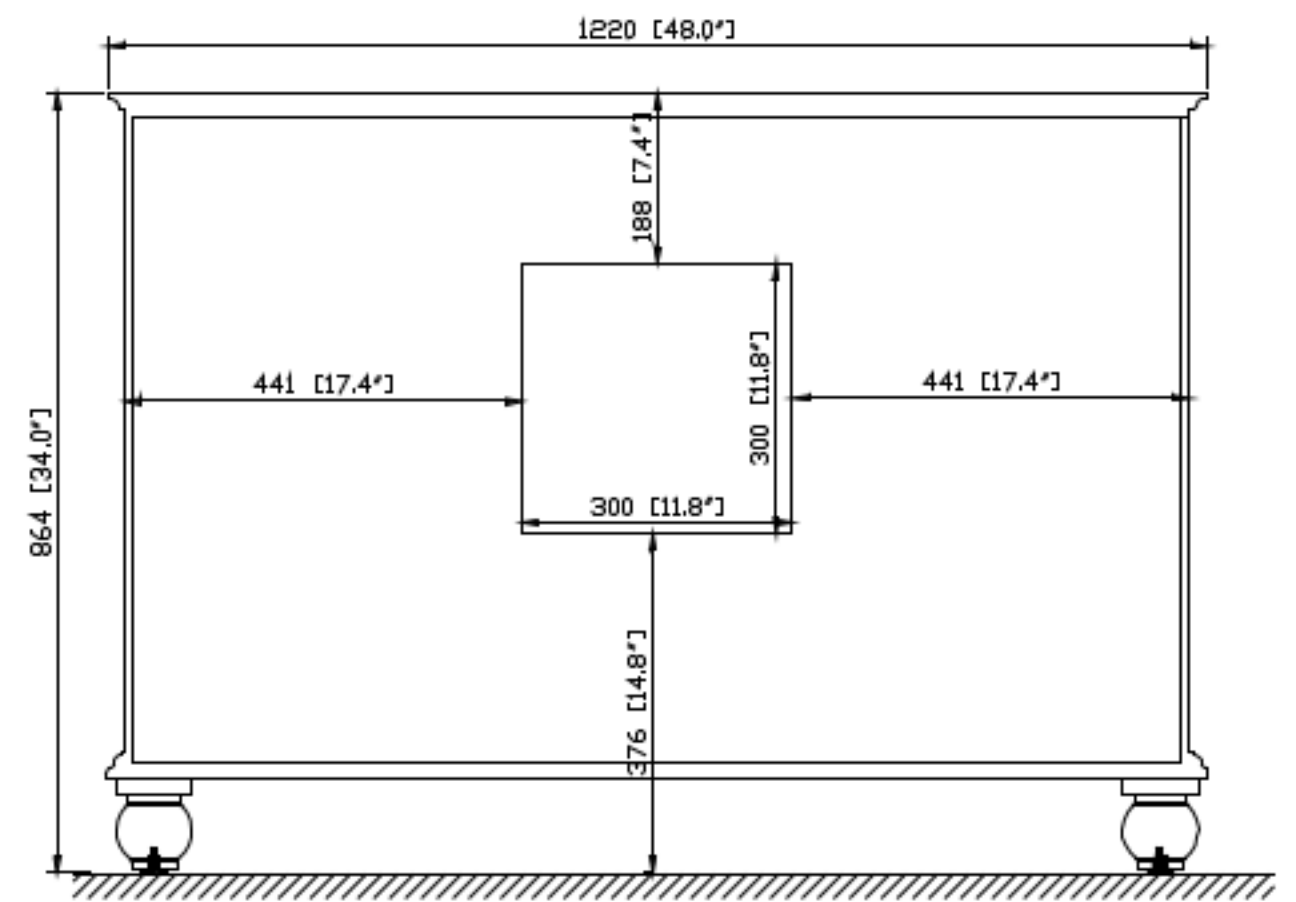

Avanity

THOMPSON-V48-CL
THOMPSON-V48-FW

Features

- Solid poplar frame, plywood drawer and MDF
- 2 soft-close doors
- 7 soft-close drawers
- Black bronze finish hardware
- Adjustable height levelers

Colors / Finishes

- Charcoal Glaze
- French White

Nominal Dimension

- 48W x 21D x 34H (inches)

Related Items

Mirror	THOMPSON-M24-CL	THOMPSON-M24-FW	
	THOMPSON-M28-CL	THOMPSON-M28-FW	
Vanity Top	SUT49BK	SUT49GB	SUT49CW
	SUT49BK-R	SUT49GB-R	SUT49CW-R
Sink	CUM18WT	CUM18LN	CUM20WT-R
Linen Tower	THOMPSON-LT24-CL	THOMPSON-LT24-FW	

Product Diagrams

Back

Side

Top