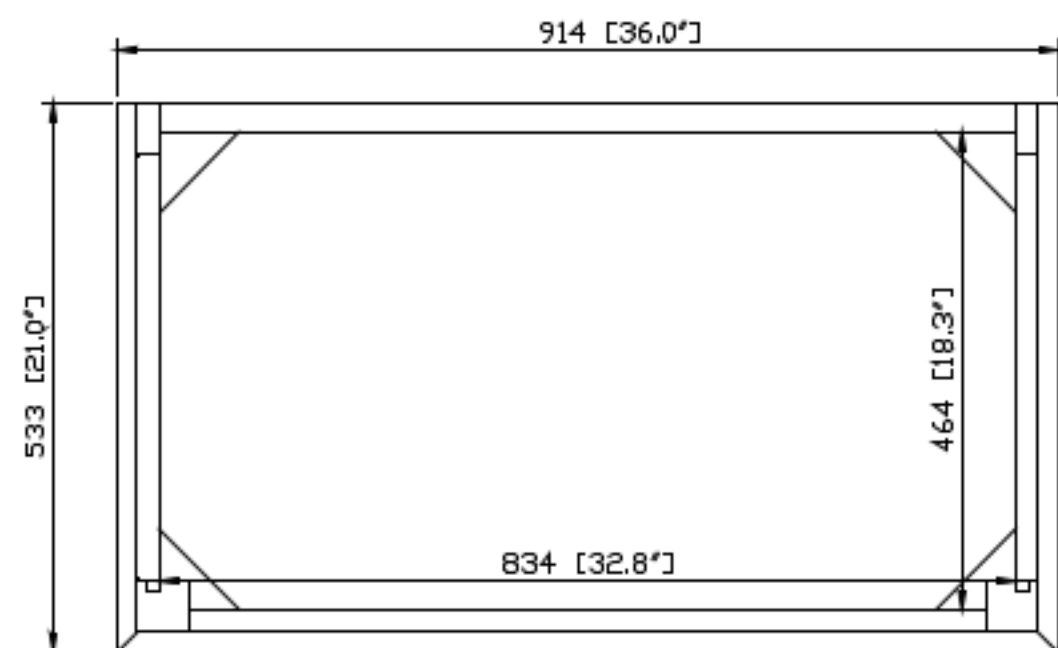

- Charcoal Glaze
- French White

Nominal Dimension

- 36W x 21D x 34H (inches)

Related Items

Mirror	THOMPSON-M24-CL	THOMPSON-M24-FW	
	THOMPSON-M28-CL	THOMPSON-M28-FW	
Vanity Top	SUT37BK	SUT37GB	SUT37CW
	SUT37BK-R	SUT37GB-R	SUT37CW-R
Sink	CUM18WT	CUM18LN	CUM20WT-R
Linen Tower	THOMPSON-LT24-CL	THOMPSON-LT24-FW	

Product Diagrams

Front

Back

Side

Top