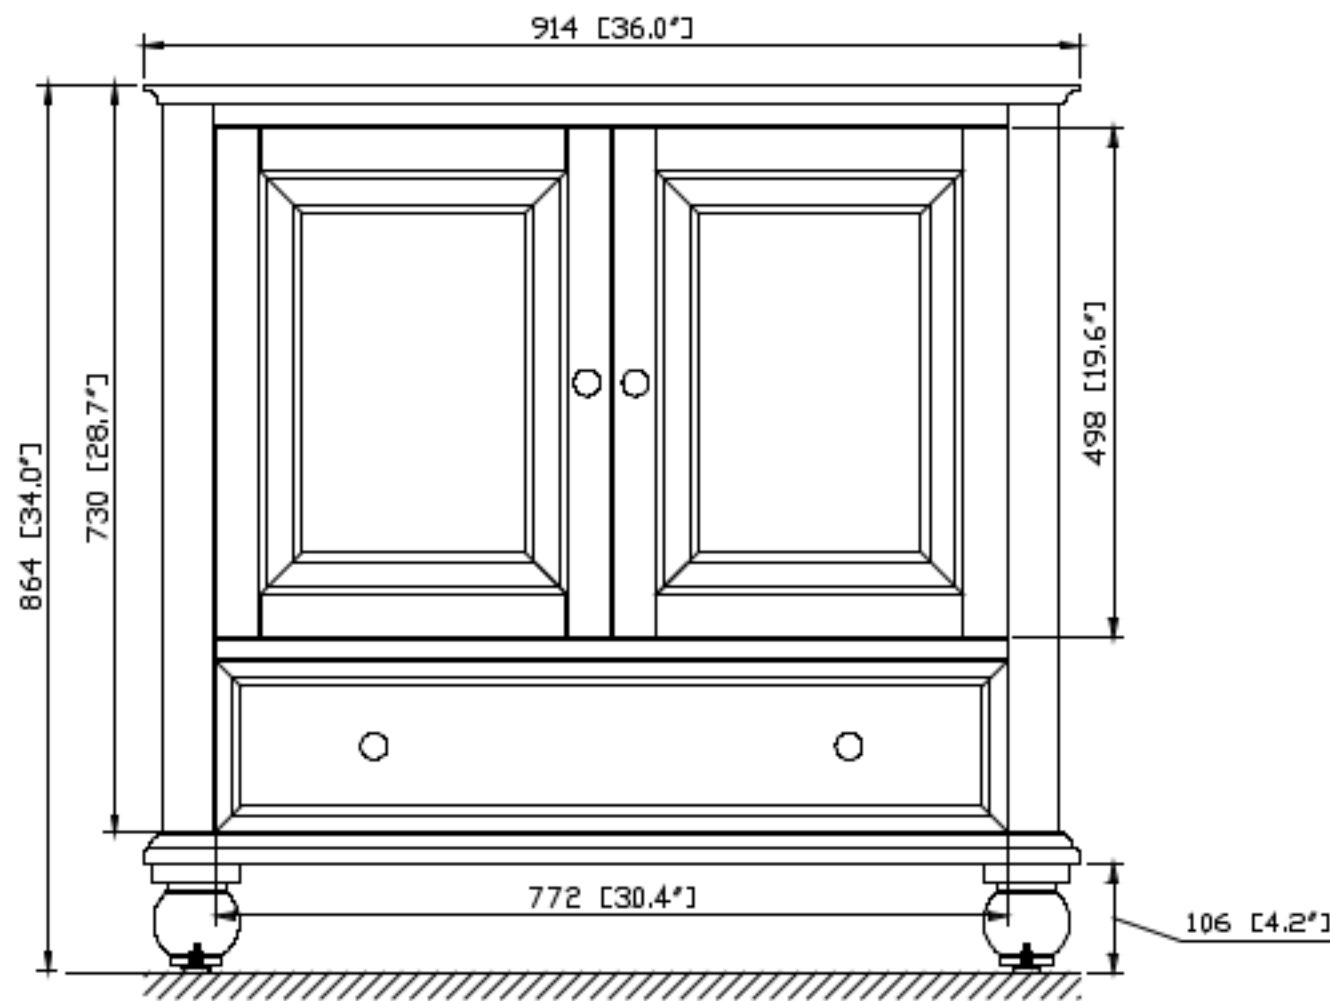

Avanity

THOMPSON-V36-CL
THOMPSON-V36-FW

Features

- Solid poplar frame, plywood drawer and MDF
- 2 soft-close doors
- 1 soft-close drawer
- Black bronze finish hardware
- Adjustable height levelers

Colors / Finishes

- Charcoal Glaze
- French White

Nominal Dimension

- 36W x 21D x 34H (inches)

Related Items

Mirror	THOMPSON-M24-CL	THOMPSON-M24-FW	
	THOMPSON-M28-CL	THOMPSON-M28-FW	
Vanity Top	SUT37BK	SUT37GB	SUT37CW
	SUT37BK-R	SUT37GB-R	SUT37CW-R
Sink	CUM18WT	CUM18LN	CUM20WT-R
Linen Tower	THOMPSON-LT24-CL	THOMPSON-LT24-FW	

Product Diagrams

Front

Back

Side

Top