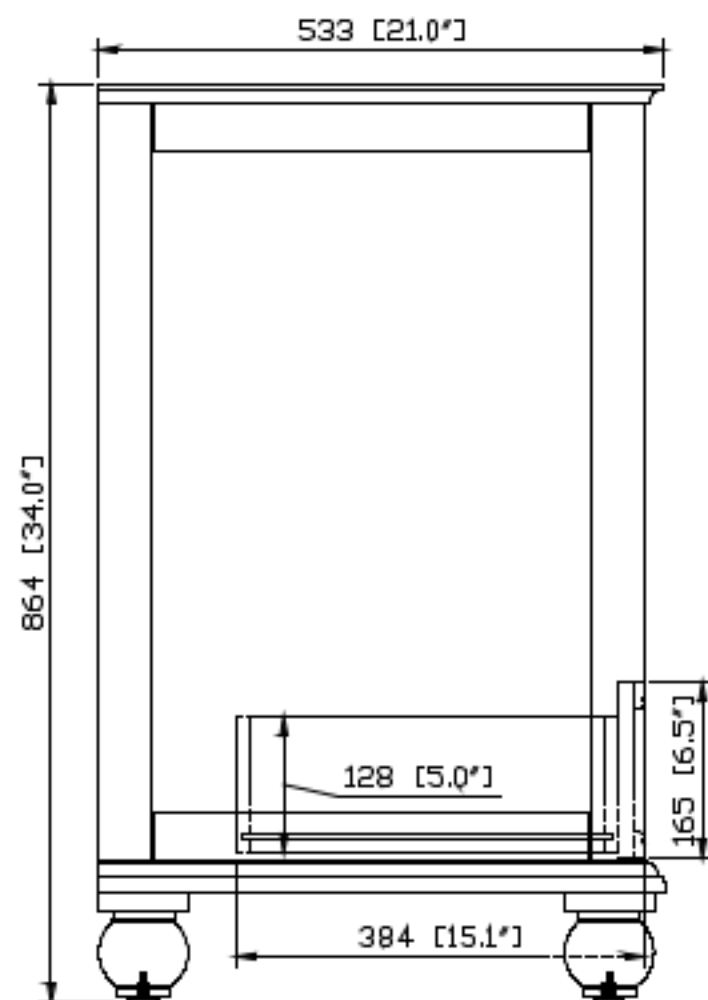

Avanity

THOMPSON-V36-CL
THOMPSON-V36-FW

Features

- Solid poplar frame, plywood drawer and MDF
- 2 soft-close doors
- 1 soft-close drawer
- Black bronze finish hardware
- Adjustable height levelers

Colors / Finishes

- Charcoal Glaze
- French White

Nominal Dimension

- 36W x 21D x 34H (inches)

Related Items

Mirror	THOMPSON-M24-CL	THOMPSON-M24-FW	
	THOMPSON-M28-CL	THOMPSON-M28-FW	
Vanity Top	SUT37BK	SUT37GB	SUT37CW
	SUT37BK-R	SUT37GB-R	SUT37CW-R
Sink	CUM18WT	CUM18LN	CUM20WT-R
Linen Tower	THOMPSON-LT24-CL	THOMPSON-LT24-FW	

Product Diagrams

Front

Back

Side

Top