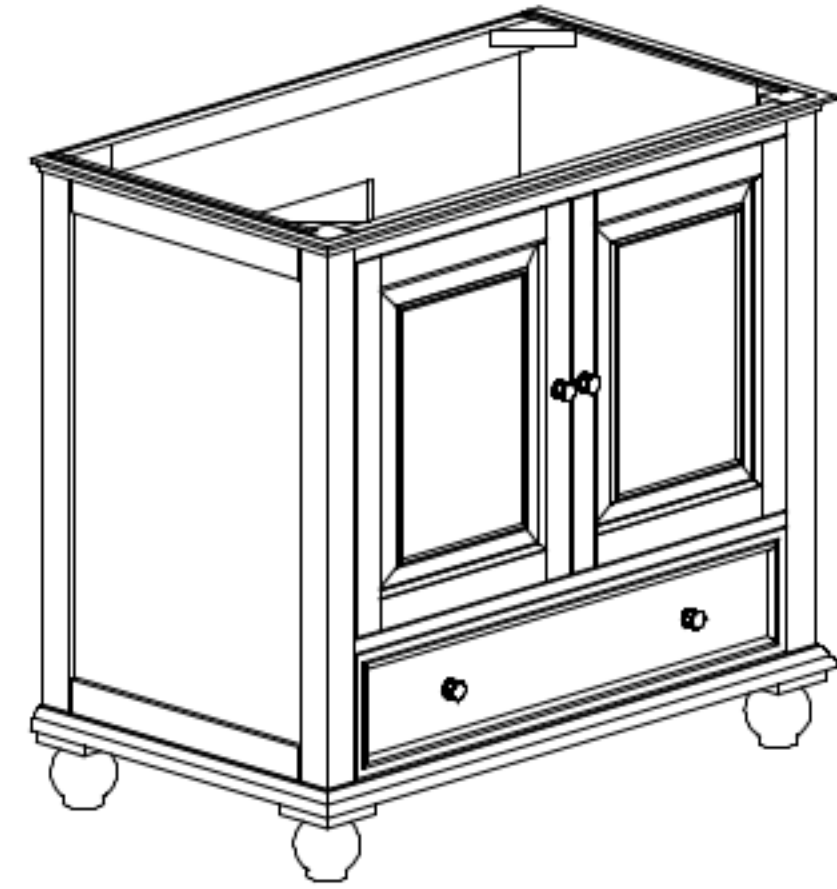

Avanity

THOMPSON-V36-CL
THOMPSON-V36-FW

Features

- Solid poplar frame, plywood drawer and MDF
- 2 soft-close doors
- 1 soft-close drawer
- Black bronze finish hardware
- Adjustable height levelers

Colors / Finishes

- Charcoal Glaze
- French White

Nominal Dimension

- 36W x 21D x 34H (inches)

Related Items

Mirror	THOMPSON-M24-CL	THOMPSON-M24-FW	
	THOMPSON-M28-CL	THOMPSON-M28-FW	
Vanity Top	SUT37BK	SUT37GB	SUT37CW
	SUT37BK-R	SUT37GB-R	SUT37CW-R
Sink	CUM18WT	CUM18LN	CUM20WT-R
Linen Tower	THOMPSON-LT24-CL	THOMPSON-LT24-FW	