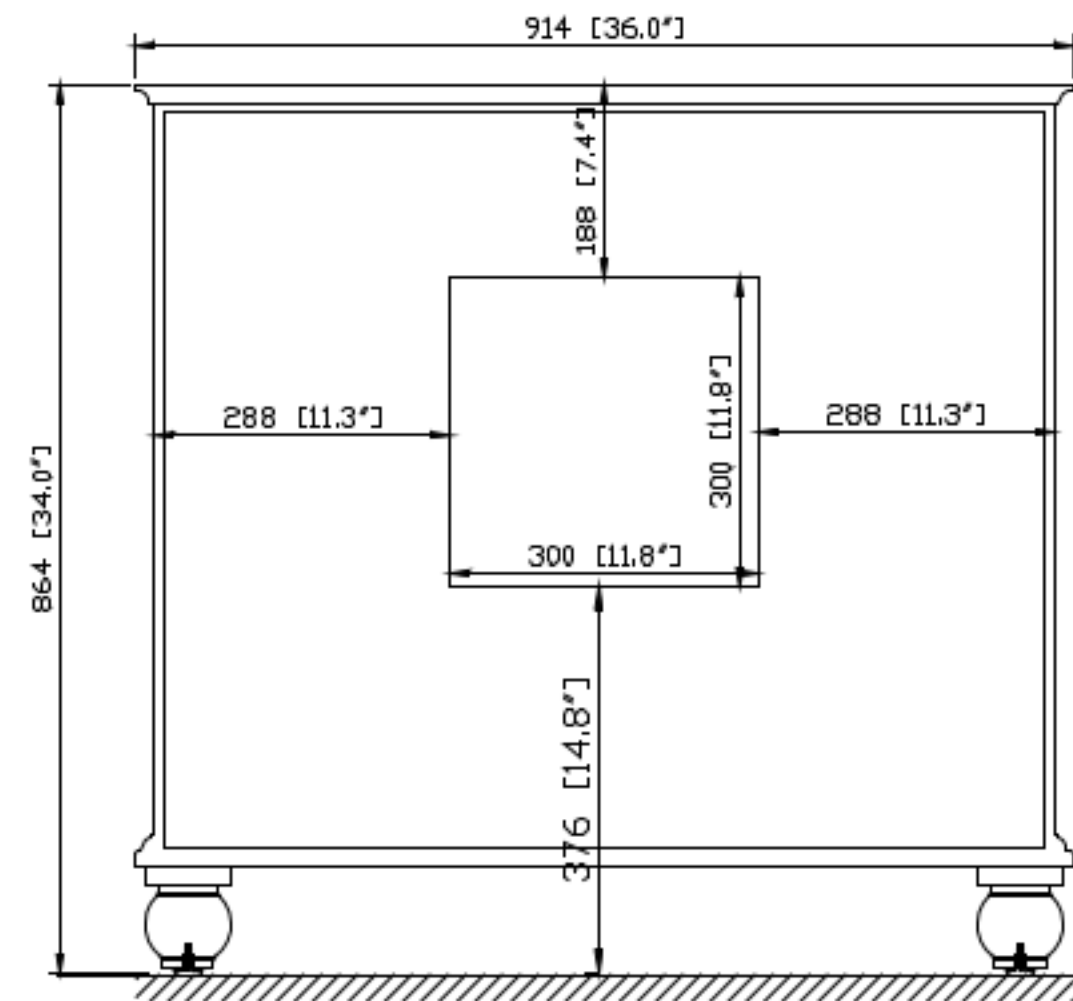

- Charcoal Glaze
- French White

Nominal Dimension

- 36W x 21D x 34H (inches)

Related Items

Mirror	THOMPSON-M24-CL	THOMPSON-M24-FW	
	THOMPSON-M28-CL	THOMPSON-M28-FW	
Vanity Top	SUT37BK	SUT37GB	SUT37CW
	SUT37BK-R	SUT37GB-R	SUT37CW-R
Sink	CUM18WT	CUM18LN	CUM20WT-R
Linen Tower	THOMPSON-LT24-CL	THOMPSON-LT24-FW	

Product Diagrams

Front

Back

Side

Top