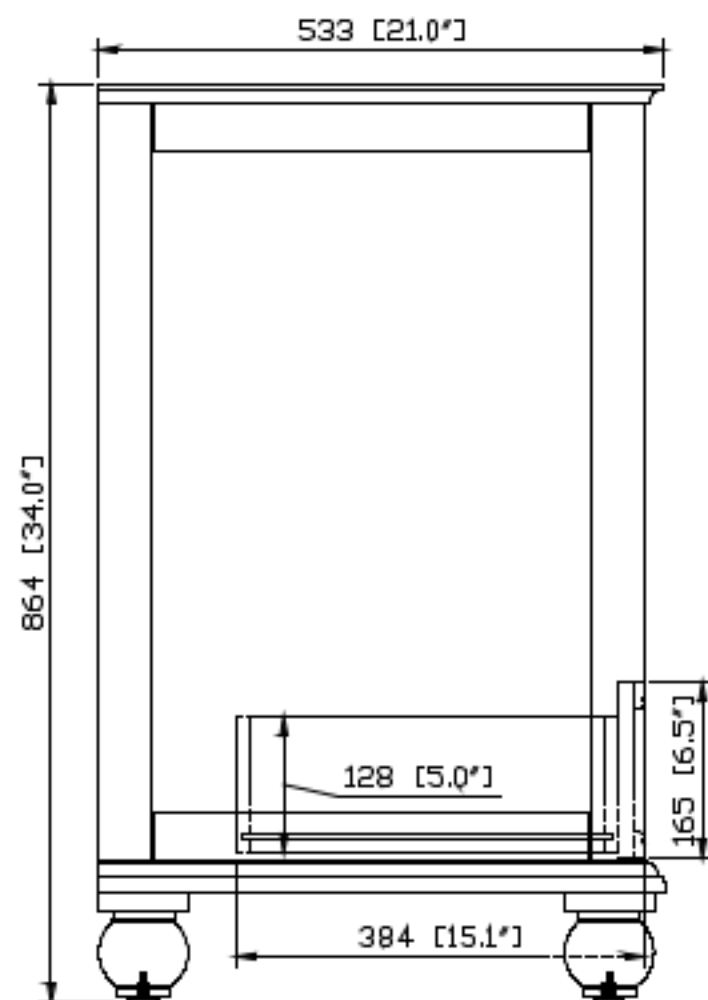

Avanity

THOMPSON-V30-CL
THOMPSON-V30-FW

Features

- Solid poplar frame, plywood drawer and MDF
- 2 soft-close doors
- 1 soft-close drawer
- Black bronze finish hardware
- Adjustable height levelers

Colors / Finishes

- Charcoal Glaze
- French White

Nominal Dimension

- 30W x 21D x 34H (inches)

Related Items

Mirror	THOMPSON-M24-CL	THOMPSON-M24-FW	
	THOMPSON-M28-CL	THOMPSON-M28-FW	
Vanity Top	SUT31BK	SUT31GB	SUT31CW
	SUT31BK-R	SUT31GB-R	SUT31CW-R
Sink	CUM18WT	CUM18LN	CUM20WT-R
Linen Tower	THOMPSON-LT24-CL	THOMPSON-LT24-FW	

Product Diagrams

Front

Back

Side

Top