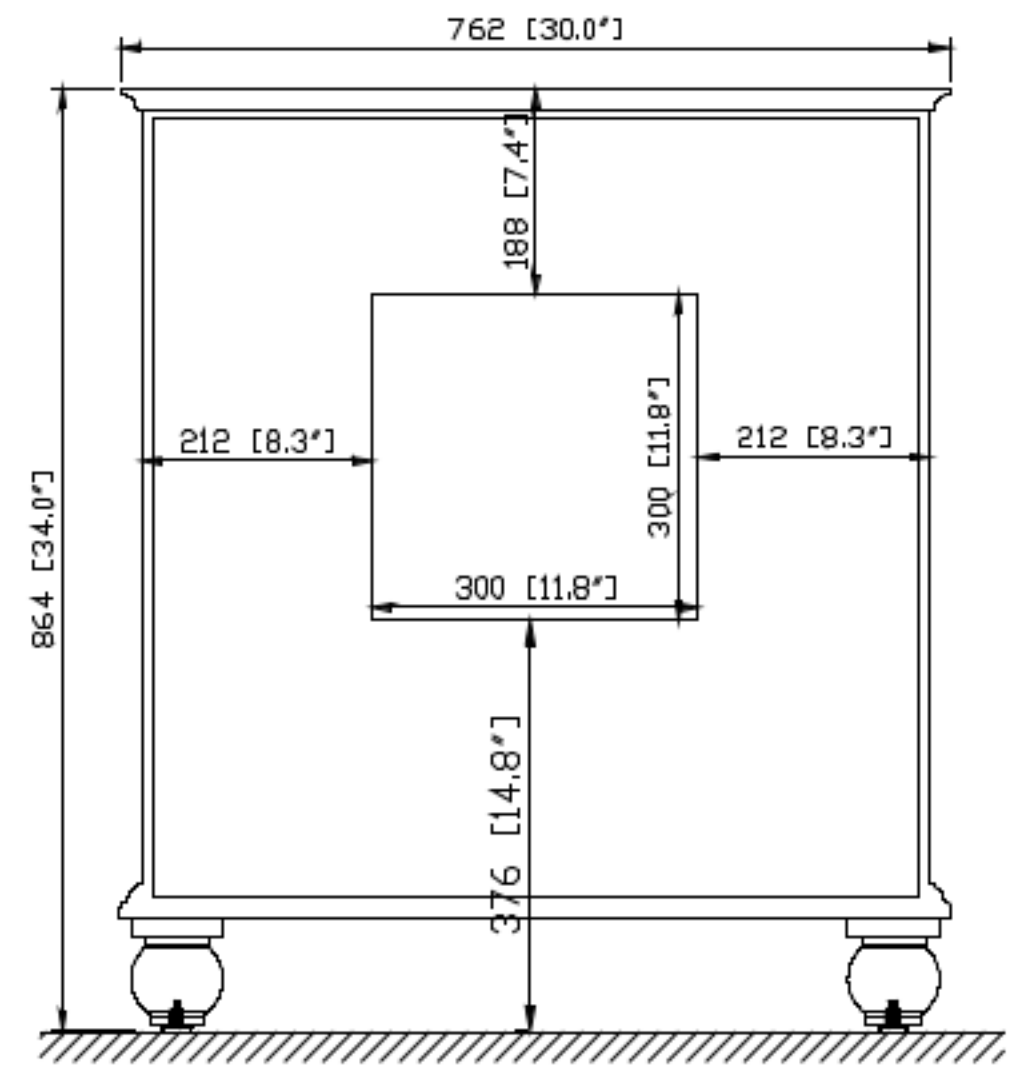

- Charcoal Glaze
- French White

Nominal Dimension

- 30W x 21D x 34H (inches)

Related Items

Mirror	THOMPSON-M24-CL	THOMPSON-M24-FW	
	THOMPSON-M28-CL	THOMPSON-M28-FW	
Vanity Top	SUT31BK	SUT31GB	SUT31CW
	SUT31BK-R	SUT31GB-R	SUT31CW-R
Sink	CUM18WT	CUM18LN	CUM20WT-R
Linen Tower	THOMPSON-LT24-CL	THOMPSON-LT24-FW	

Product Diagrams

Front

Back

Side

Top