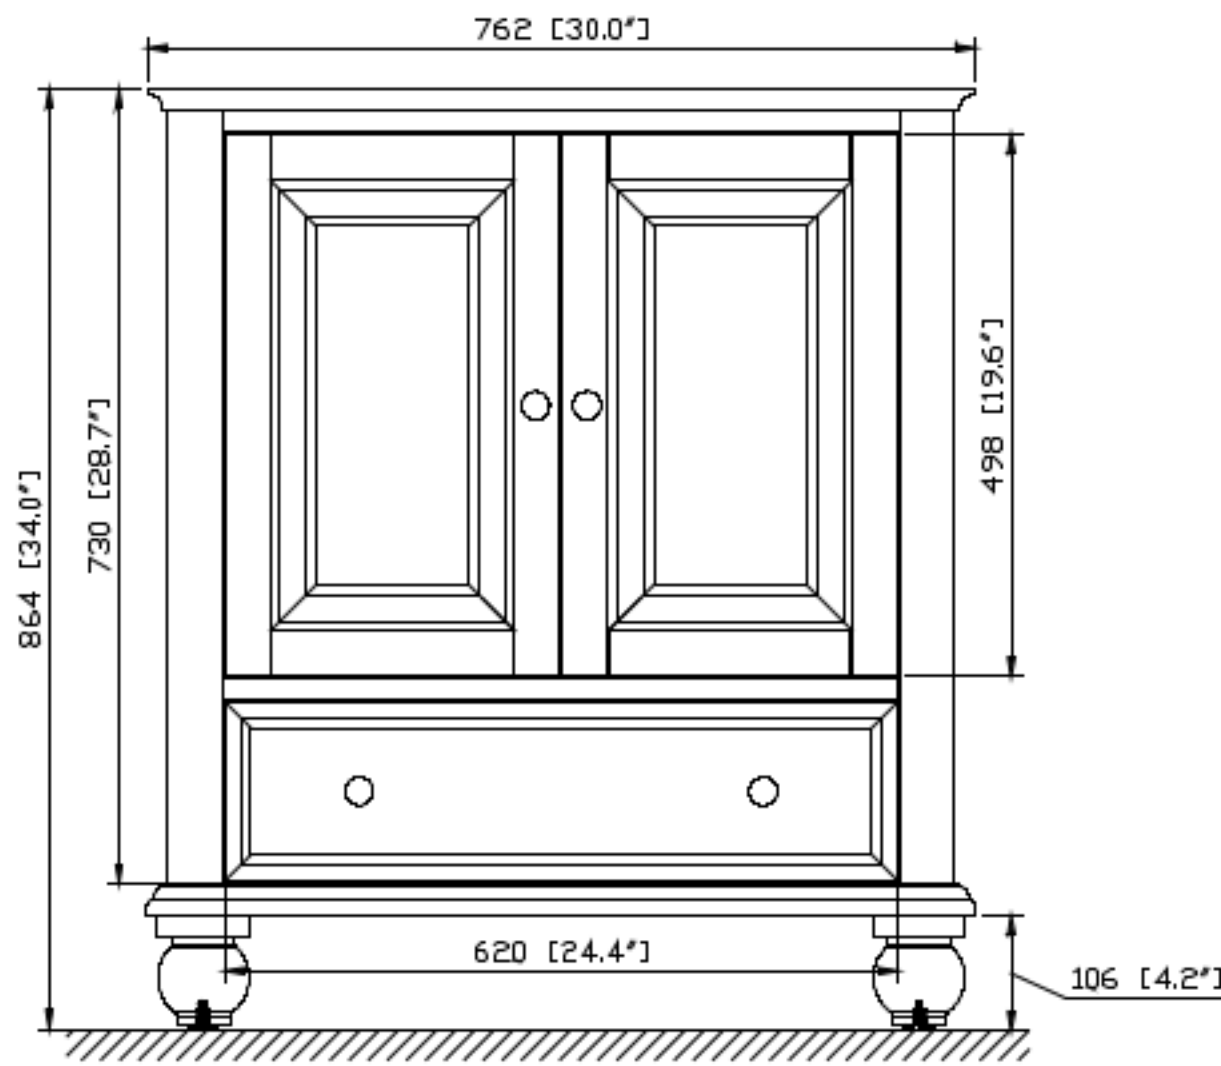

Avanity

THOMPSON-V30-CL
THOMPSON-V30-FW

Features

- Solid poplar frame, plywood drawer and MDF
- 2 soft-close doors
- 1 soft-close drawer
- Black bronze finish hardware
- Adjustable height levelers

Colors / Finishes

- Charcoal Glaze
- French White

Nominal Dimension

- 30W x 21D x 34H (inches)

Related Items

Mirror	THOMPSON-M24-CL	THOMPSON-M24-FW	
	THOMPSON-M28-CL	THOMPSON-M28-FW	
Vanity Top	SUT31BK	SUT31GB	SUT31CW
	SUT31BK-R	SUT31GB-R	SUT31CW-R
Sink	CUM18WT	CUM18LN	CUM20WT-R
Linen Tower	THOMPSON-LT24-CL	THOMPSON-LT24-FW	

Product Diagrams

Front

Back

Side

Top