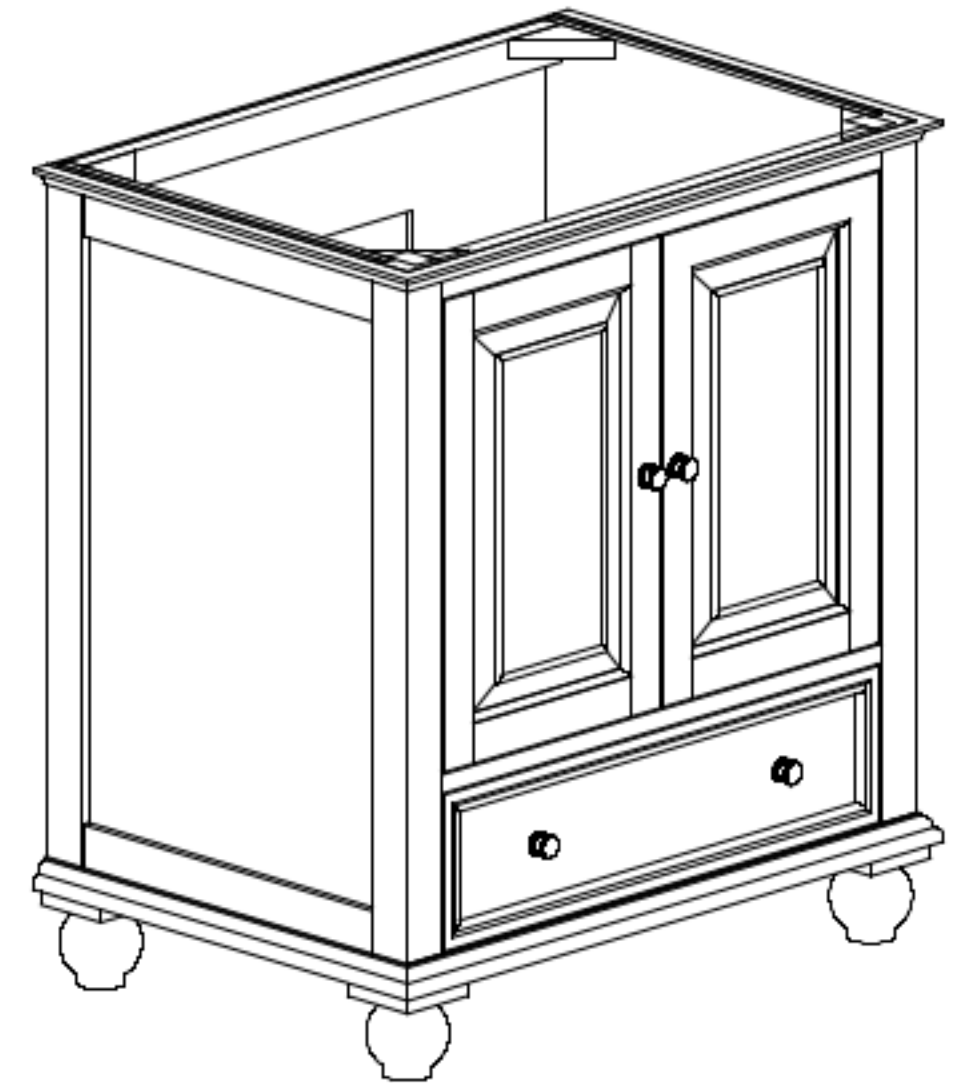

Avanity

THOMPSON-V30-CL
THOMPSON-V30-FW

Features

- Solid poplar frame, plywood drawer and MDF
- 2 soft-close doors
- 1 soft-close drawer
- Black bronze finish hardware
- Adjustable height levelers

Colors / Finishes

- Charcoal Glaze
- French White

Nominal Dimension

- 30W x 21D x 34H (inches)

Related Items

Mirror	THOMPSON-M24-CL	THOMPSON-M24-FW	
	THOMPSON-M28-CL	THOMPSON-M28-FW	
Vanity Top	SUT31BK	SUT31GB	SUT31CW
	SUT31BK-R	SUT31GB-R	SUT31CW-R
Sink	CUM18WT	CUM18LN	CUM20WT-R
Linen Tower	THOMPSON-LT24-CL	THOMPSON-LT24-FW	

Product Diagrams

Front

Back

Side

Top