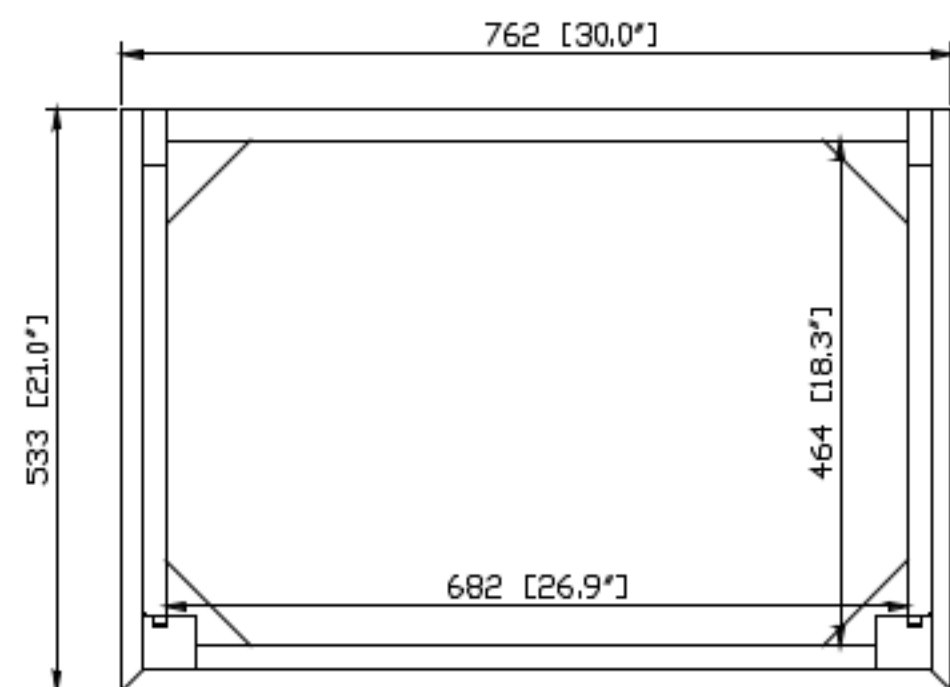

- Charcoal Glaze
- French White

Nominal Dimension

- 30W x 21D x 34H (inches)

Related Items

Mirror	THOMPSON-M24-CL	THOMPSON-M24-FW	
	THOMPSON-M28-CL	THOMPSON-M28-FW	
Vanity Top	SUT31BK	SUT31GB	SUT31CW
	SUT31BK-R	SUT31GB-R	SUT31CW-R
Sink	CUM18WT	CUM18LN	CUM20WT-R
Linen Tower	THOMPSON-LT24-CL	THOMPSON-LT24-FW	

Product Diagrams

Front

Back

Side

Top