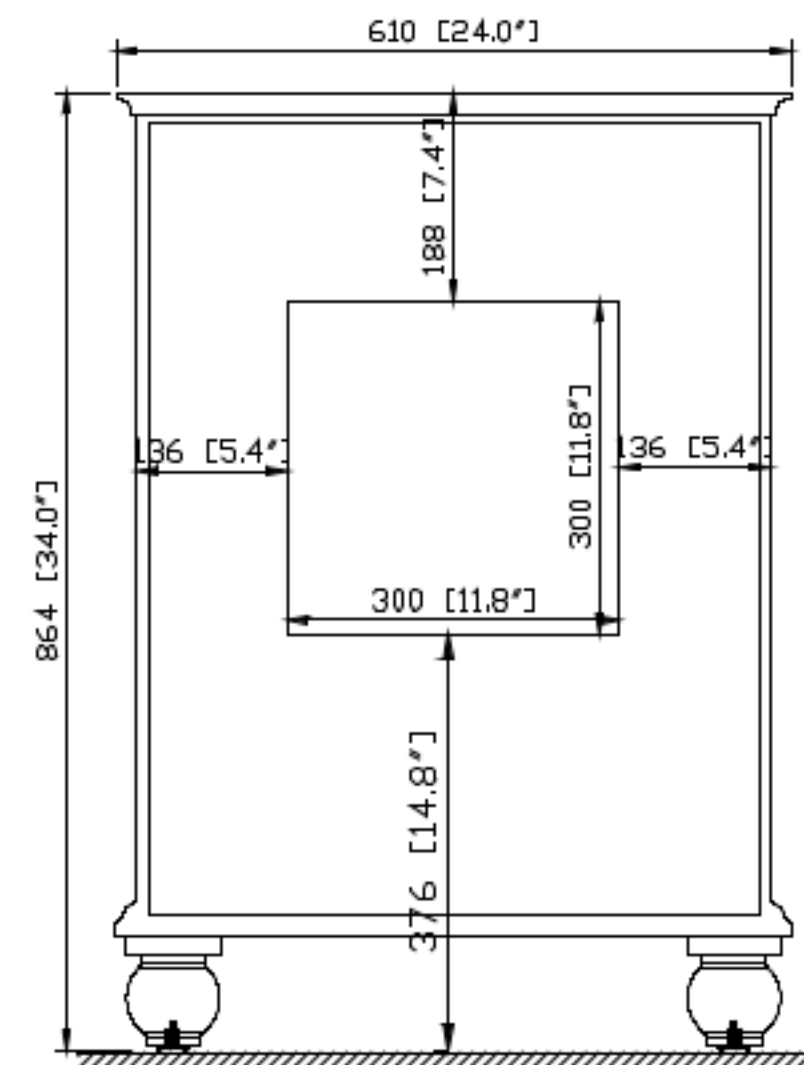

Avanity

THOMPSON-V24-CL
THOMPSON-V24-FW

Features

- Solid poplar frame, plywood drawer and MDF
- 2 soft-close doors
- 1 soft-close drawer
- Black bronze finish hardware
- Adjustable height levelers

Colors / Finishes

- Charcoal Glaze
- French White

Nominal Dimension

- 24W x 21D x 34H (inches)

Related Items

Mirror	THOMPSON-M24-CL	THOMPSON-M24-FW	
Vanity Top	SUT25BK	SUT25GB	SUT25CW
	SUT25BK-R	SUT25GB-R	SUT25CW-R
Sink	CUM18WT	CUM18LN	CUM20WT-R
Linen Tower	THOMPSON-LT24-CL	THOMPSON-LT24-FW	

Product Diagrams

Front

Back

Side

Top