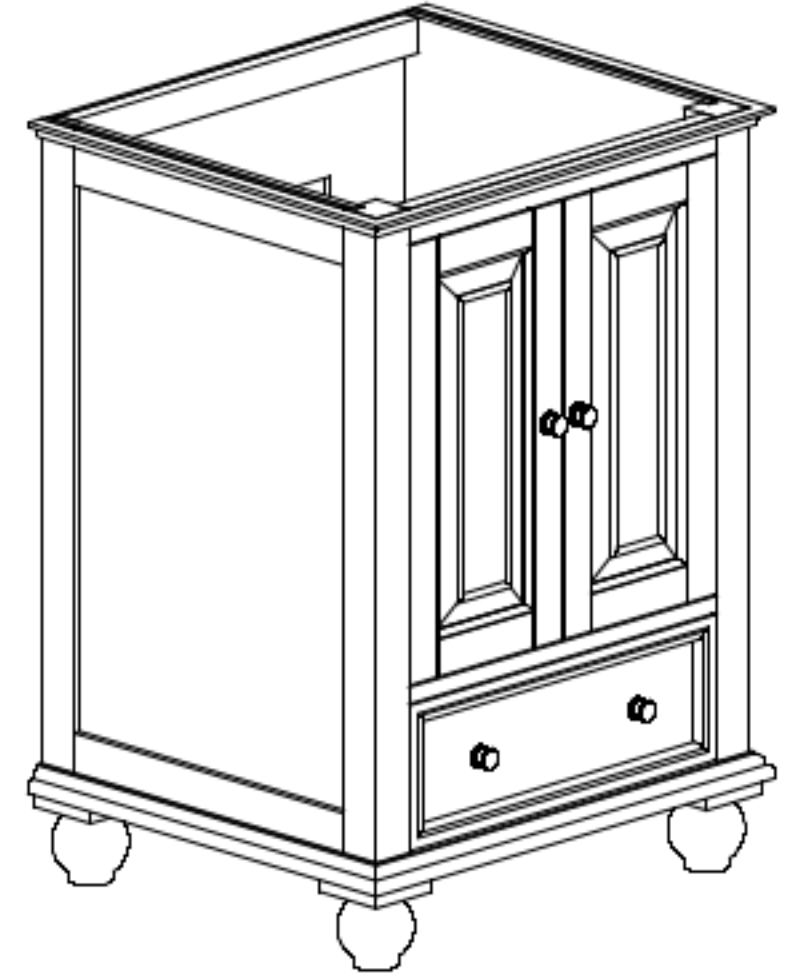

Avanity

THOMPSON-V24-CL
THOMPSON-V24-FW

Features

- Solid poplar frame, plywood drawer and MDF
- 2 soft-close doors
- 1 soft-close drawer
- Black bronze finish hardware
- Adjustable height levelers

Colors / Finishes

- Charcoal Glaze
- French White

Nominal Dimension

- 24W x 21D x 34H (inches)

Related Items

Mirror	THOMPSON-M24-CL	THOMPSON-M24-FW	
Vanity Top	SUT25BK	SUT25GB	SUT25CW
	SUT25BK-R	SUT25GB-R	SUT25CW-R
Sink	CUM18WT	CUM18LN	CUM20WT-R
Linen Tower	THOMPSON-LT24-CL	THOMPSON-LT24-FW	

Product Diagrams

Front

Back

Side

Top