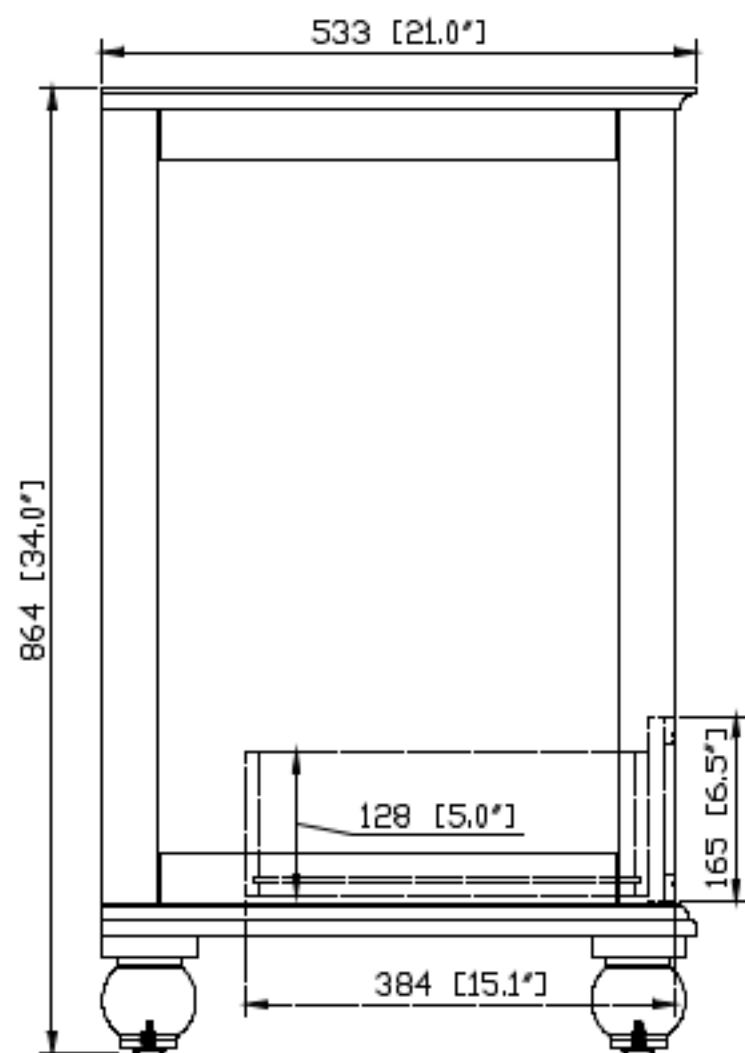

Avanity

THOMPSON-V24-CL
THOMPSON-V24-FW

Features

- Solid poplar frame, plywood drawer and MDF
- 2 soft-close doors
- 1 soft-close drawer
- Black bronze finish hardware
- Adjustable height levelers

Colors / Finishes

- Charcoal Glaze
- French White

Nominal Dimension

- 24W x 21D x 34H (inches)

Related Items

Mirror	THOMPSON-M24-CL	THOMPSON-M24-FW	
Vanity Top	SUT25BK	SUT25GB	SUT25CW
	SUT25BK-R	SUT25GB-R	SUT25CW-R
Sink	CUM18WT	CUM18LN	CUM20WT-R
Linen Tower	THOMPSON-LT24-CL	THOMPSON-LT24-FW	

Product Diagrams

Front

Back

Side

Top