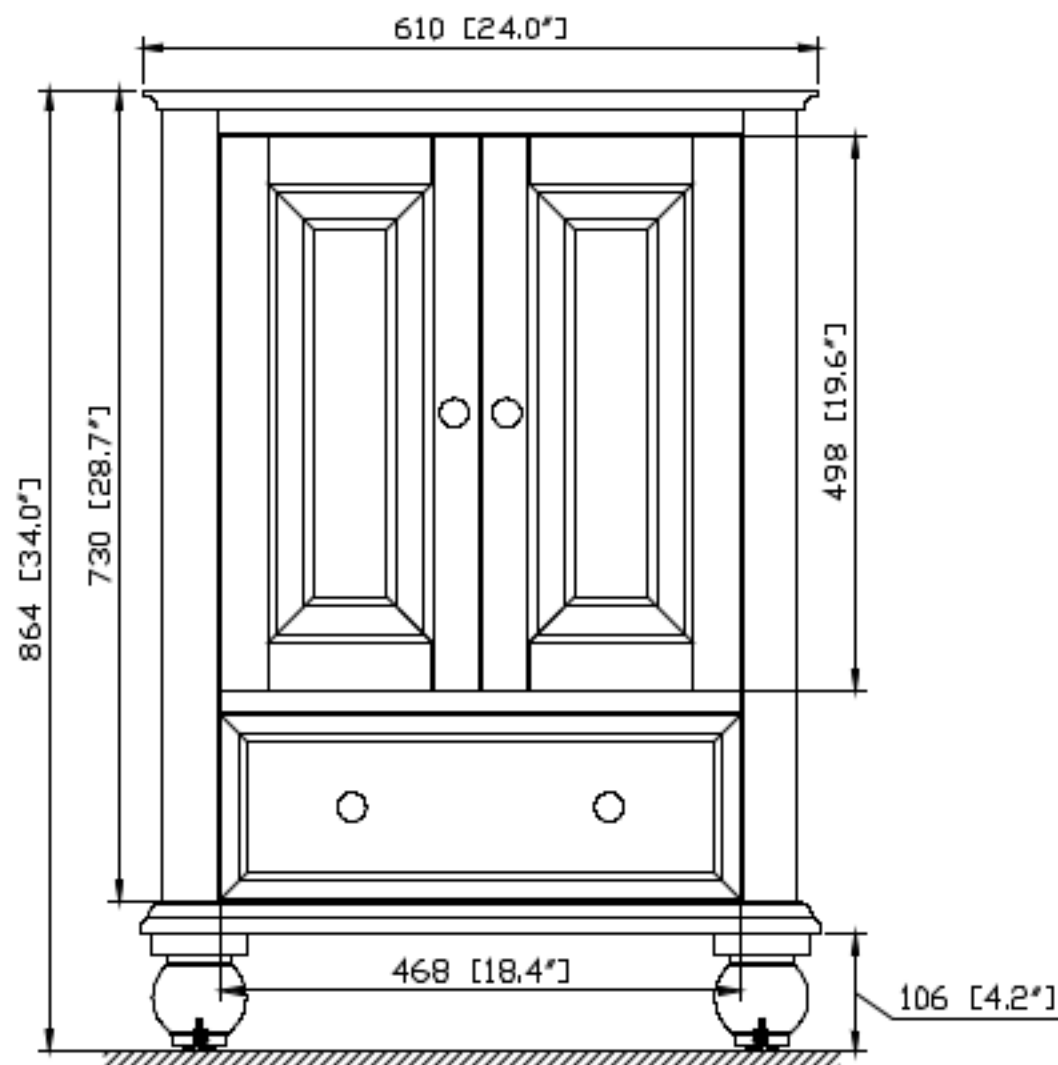

Avanity

THOMPSON-V24-CL
THOMPSON-V24-FW

Features

- Solid poplar frame, plywood drawer and MDF
- 2 soft-close doors
- 1 soft-close drawer
- Black bronze finish hardware
- Adjustable height levelers

Colors / Finishes

- Charcoal Glaze
- French White

Nominal Dimension

- 24W x 21D x 34H (inches)

Related Items

Mirror	THOMPSON-M24-CL	THOMPSON-M24-FW	
Vanity Top	SUT25BK	SUT25GB	SUT25CW
	SUT25BK-R	SUT25GB-R	SUT25CW-R
Sink	CUM18WT	CUM18LN	CUM20WT-R
Linen Tower	THOMPSON-LT24-CL	THOMPSON-LT24-FW	

Product Diagrams

Front

Back

Side

Top