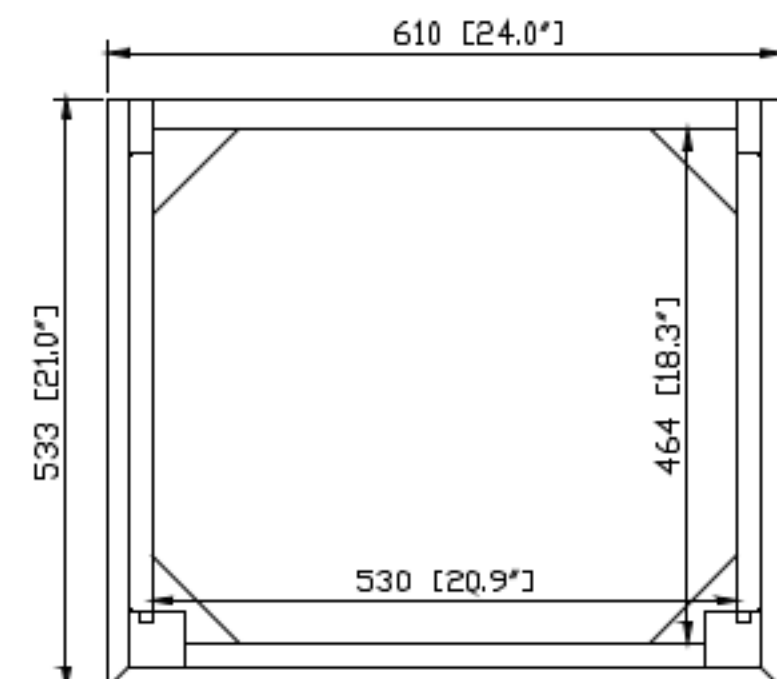

- Charcoal Glaze
- French White

Nominal Dimension

- 24W x 21D x 34H (inches)

Related Items

Mirror	THOMPSON-M24-CL	THOMPSON-M24-FW	
Vanity Top	SUT25BK	SUT25GB	SUT25CW
	SUT25BK-R	SUT25GB-R	SUT25CW-R
Sink	CUM18WT	CUM18LN	CUM20WT-R
Linen Tower	THOMPSON-LT24-CL	THOMPSON-LT24-FW	

Product Diagrams

Front

Back

Side

Top